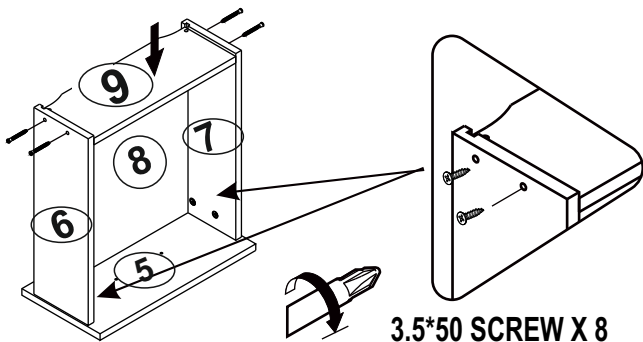

RAİL X 2 SET

CORNER WEDGE x 4

WOODEN HOLDER x 2

3.5 X 40 SUNTA VIDASI x 2

3.5*50 SCREW X 8

* FIX THE ACCESORIES AS SHOWN FOLLOW THE INSTALLATION SEQUENCE WHILE INSTALLING THE PRODUCT .

1

2