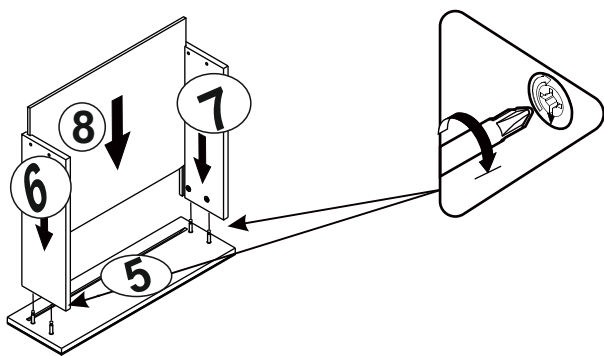

RAİL X 2 SET

CORNER WEDGE x 4

WOODEN HOLDER x 2

3.5 X 40 SUNTA VIDASI x 2

3.5*50 SCREW X 8

* FIX THE ACCESORIES AS SHOWN FOLLOW THE INSTALLATION SEQUENCE WHILE INSTALLING THE PRODUCT .

1

2