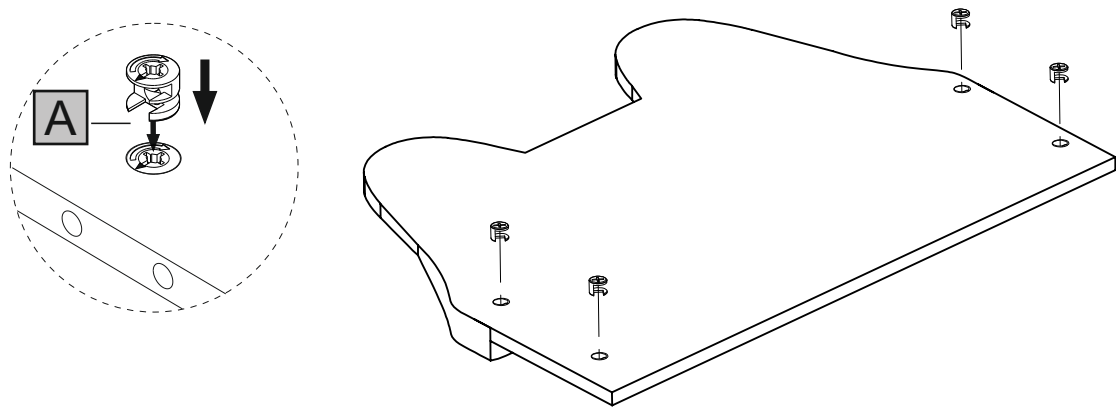

PRODUCT NAME **MVN3 CAR BED**

MODEL NUMBER **SLAT SYSTEM, LEATHER SEAT**

ASSEMBLY INSTRUCTIONS

**A**MINIFIX NUT
x4 pc.**B**MINIFIX STUD
x4 pc.**C**MINIFIX WHITE
PLUG x4 pc.**D**DOWEL
x4 pc.**E**YSB SCREWS
M5x25 x28 pc.**F**BUTTERFLY BOLT
M6 x6 pc.**G**YSB SCREWS
M6x12 x4 pc.**H**

SLAT'S SUPPORT STEEL x1 pc.

I

SLAT'S SUPPORT x4 pc.

K

SLATS x14 pc.

REMOTE CONTROL x1pc, ADAPTOR x1pc

1

2