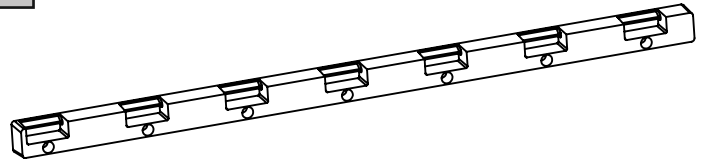

PRODUCT NAME **MVN3 CAR BED**

MODEL NUMBER **SLAT SYSTEM, LEATHER SEAT**

ASSEMBLY INSTRUCTIONS

**A**MINIFIX NUT
x4 pc.**B**MINIFIX STUD
x4 pc.**C**MINIFIX WHITE
PLUG x4 pc.**D**DOWEL
x4 pc.**E**YSB SCREWS
M5x25 x28 pc.**F**BUTTERFLY BOLT
M6 x6 pc.**G**YSB SCREWS
M6x12 x4 pc.**H**

SLAT'S SUPPORT STEEL x1 pc.

I

SLAT'S SUPPORT x4 pc.

K

SLATS x14 pc.

REMOTE CONTROL x1pc, ADAPTOR x1pc

1

2