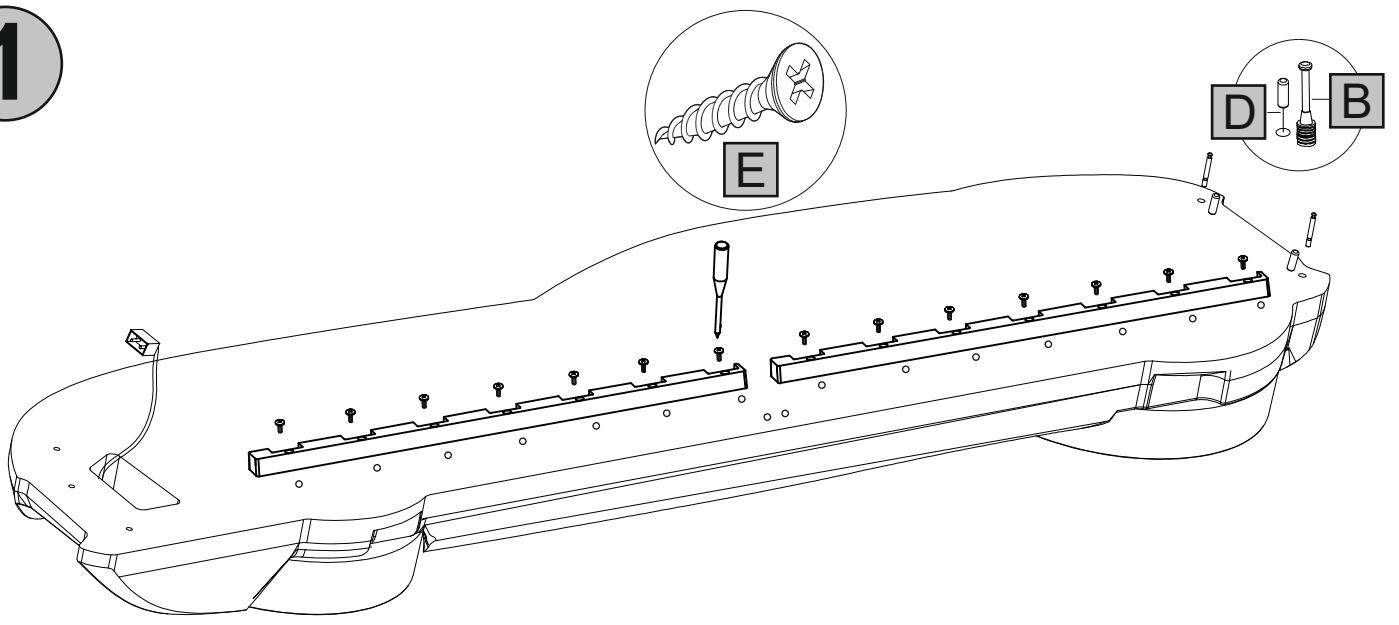

PRODUCT NAME **MVN3 CAR BED**

MODEL NUMBER **SLAT SYSTEM, LEATHER SEAT**

ASSEMBLY INSTRUCTIONS

**A**MINIFIX NUT
x4 pc.**B**MINIFIX STUD
x4 pc.**C**MINIFIX WHITE
PLUG x4 pc.**D**DOWEL
x4 pc.**E**YSB SCREWS
M5x25 x28 pc.**F**BUTTERFLY BOLT
M6 x6 pc.**G**YSB SCREWS
M6x12 x4 pc.**H**

SLAT'S SUPPORT STEEL x1 pc.

I

SLAT'S SUPPORT x4 pc.

K

SLATS x14 pc.

REMOTE CONTROL x1pc, ADAPTOR x1pc

1

2