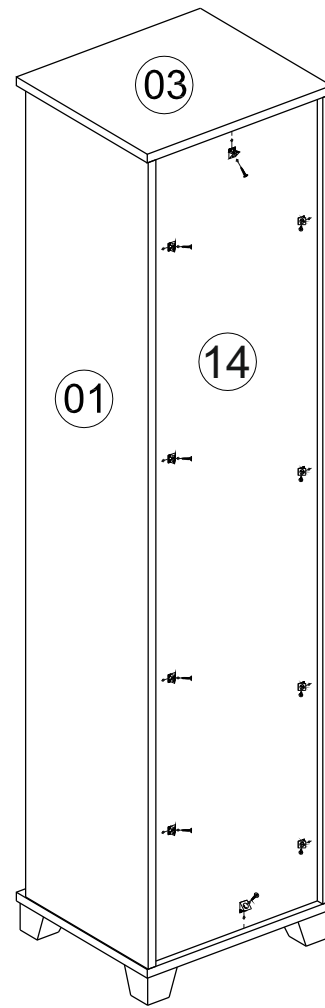

AKSESUAR LİSTESİ / ACCESSORY LIST

MINİFİX GÖVDE X 14
(MINIFIX BODY)

MINİFİX MİL X14
(MINIFIX SHAFT)

KAVELA X 14
(DOWEL)

ALYAN ANAHTAR X 1
(KEY)

PLS. AYAK X 4
(PLASTIC FOOT)

ARKALIK PİMİ X 10
(CORNER WEDGE)

3,5 X 18 SUNTA VİDASI X 50
(3,5X18 SCREW)

3.5 X 50 VİDA X 4
(3.5 X 50 SCREW)

METAL KULP X 3
(HOLDER)

M4X22 KULP VİDASI X 3
(HOLDER SCREW)

DÜZ MENTEŞE X 4
(HINGE)

30 CM ÇEKMECE RAY X1 TK.
(RAİL)

RAF PİMİ X 12
(PLASTIC PIN)

DÜBEL X 14
(PEG)

* AKSESUARLARI GÖSTERİLDİĞİ GİBİ DÜZ BİR ZEMİN ÜZERİNDE TAKINIZ...

Minifix and Dowel is the main connection material used in products. Before starting assembly, please check the drawings below...

Minifix Dübeli (PEG)

Minifix Gövde
(MINIFIX BODY)

Minifix Mil
(MINIFIX SHAFT)

Kavela
(DOWEL)

2

PARÇA KODLAMA / GENERAL VIEW

3

4

11

12