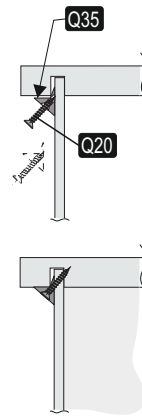

3.5 X 50 VİDA X 4
(3.5 X 50 SCREW)

METAL KULP X 3
(HOLDER)

M4X22 KULP VİDASI X 3
(HOLDER SCREW)

DÜZ MENTEŞE X 4
(HINGE)

30 CM ÇEKMECE RAY X1 TK.
(RAİL)

RAF PİMİ X 12
(PLASTIC PIN)

DÜBEL X 14
(PEG)

* AKSESUARLARI GÖSTERİLDİĞİ GİBİ DÜZ BİR ZEMİN ÜZERİNDE TAKINIZ...

Minifix and Dowel is the main connection material used in products. Before starting assembly, please check the drawings below...

Minifix Dübeli (PEG)

Minifix Gövde
(MINIFIX BODY)

Minifix Mil
(MINIFIX SHAFT)

Kavela
(DOWEL)

2

PARÇA KODLAMA / GENERAL VIEW

3

4

11

12