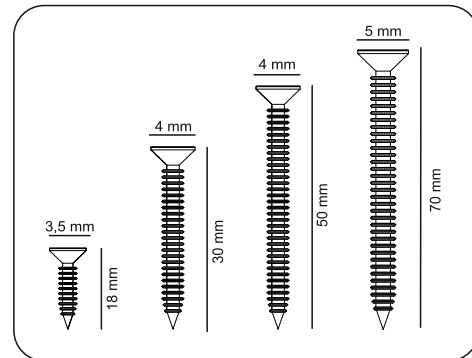

ATTENTION !!

Minifix is the main connection material used in products. Before starting assembly, please check the drawings below.