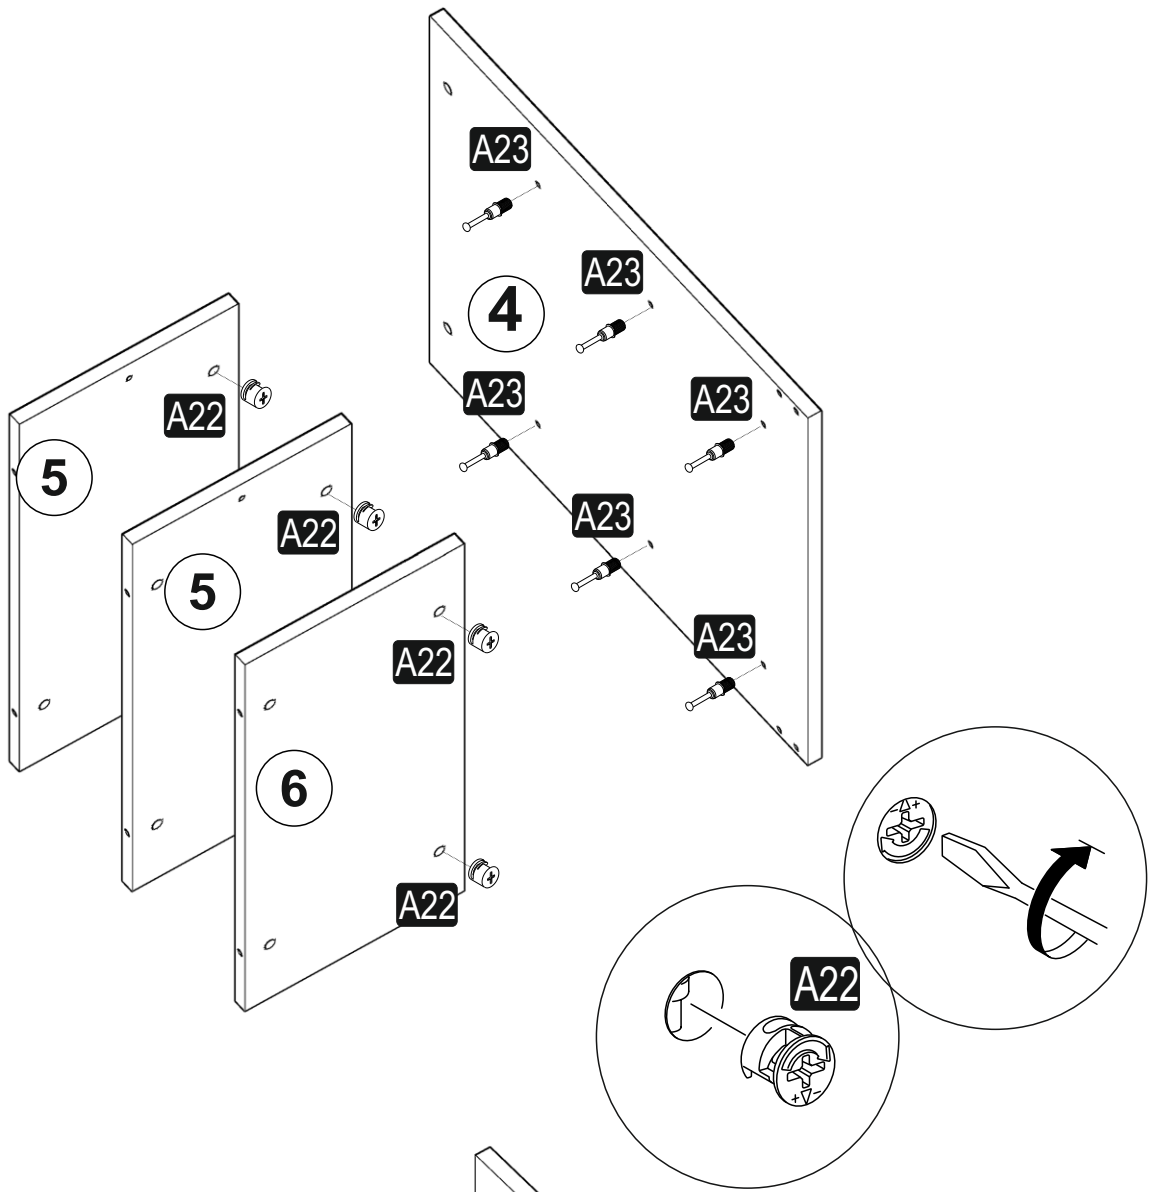

# ATTENTION !!

Minifix is the main connection material used in products. Before starting assembly, please check the drawings below.

# ACCESSORY LIST

# DIFFERENT

<b>A23</b> Minifix M8  8x34 <b>30x</b>	<b>A22</b> Minifix G18  15x14 <b>30x</b>	<b>A04</b> KVLVY  8x30 <b>18x</b>	<b>A49</b> KLPVD  20mm <b>2x</b>	<b>A48</b> AC  <b>30x</b>
<b>A50</b> MANTAR KULP  SİYAH <b>2x</b>	<b>A06</b> 18 mm  1.RENK <b>30x</b>	<b>A10</b> 14mm  BYZ <b>8x</b>	<b>A17</b> 4x50  <b>8x</b>	<b>0x</b>
<b>0x</b>	<b>0x</b>	<b>0x</b>	<b>0x</b>	<b>0x</b>

## GENERAL VIEW

1

2

3

4

5

7

8