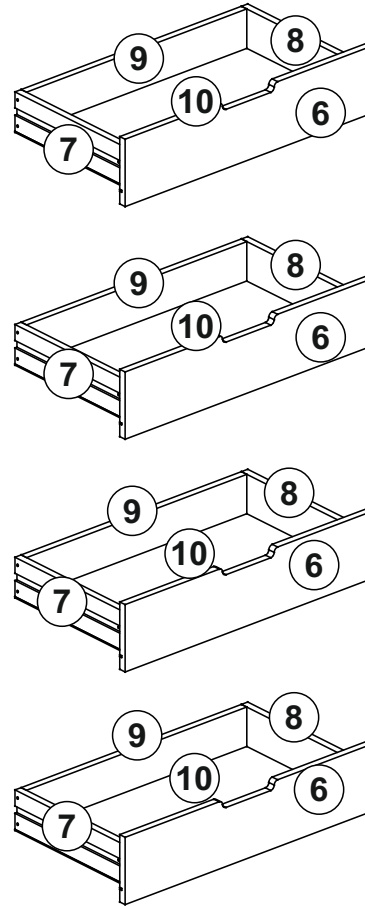

Do not directly contact your furniture with excessive heat, cold and humidity because the product can be affected..

ATTENTION !!

Minifix is the main connection material used in products. Before starting assembly, please check the drawings below.

ACCESSORY LIST

KOÇTAŞ ŞİFONYER ANTRASİT

04899

A23 Minifix M8 8x34 32x	A22 Minifix G18 15x14 32x	A04 KVLV 8x30 8x	A25 ARKLK PM 16x	R04 BLY RAY 17x342 4x
V30 MTRK VD 4x15 8x	A18 3,5x18 36x	A17 4x50 16x	A06 18 mm ANTRASİT 32x	A48 ARKLK CVS 40x
A64 H ARKLIK CTS 650 mm 1x	GENERAL VIEW			

.01	1	722	420	18
.02	1	684	400	18
.03	1	750	400	18
.04	1	750	400	18
.05	2	684	80	18
.06	4	716	164	18
.07	4	342	96	18
.08	4	342	96	18
.09	4	640	96	18
.10	4	676	348	3
.11	2	663	346	3

1

2

3

4

5

6

7

4x

8

4x

9

4x

10