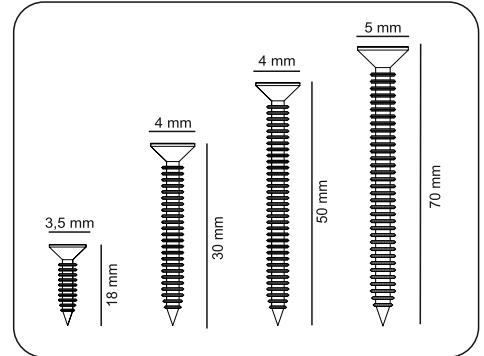

ATTENTION !!

Minifix is the main connection material used in products. Before starting assembly, please check the drawings below.

ACCESSORY LIST

DARDANOS

A23 Minifix M8 8x34 11x	A22 Minifix G18 15x14 11x	A17 4x50 42x	A06 18 mm 2.RENK 11x	A10 14mm 1.RENK 38x
A10 14mm 2.RENK 4x	0x	0x	0x	0x
0x	0x	0x	0x	0x

GENERAL VIEW