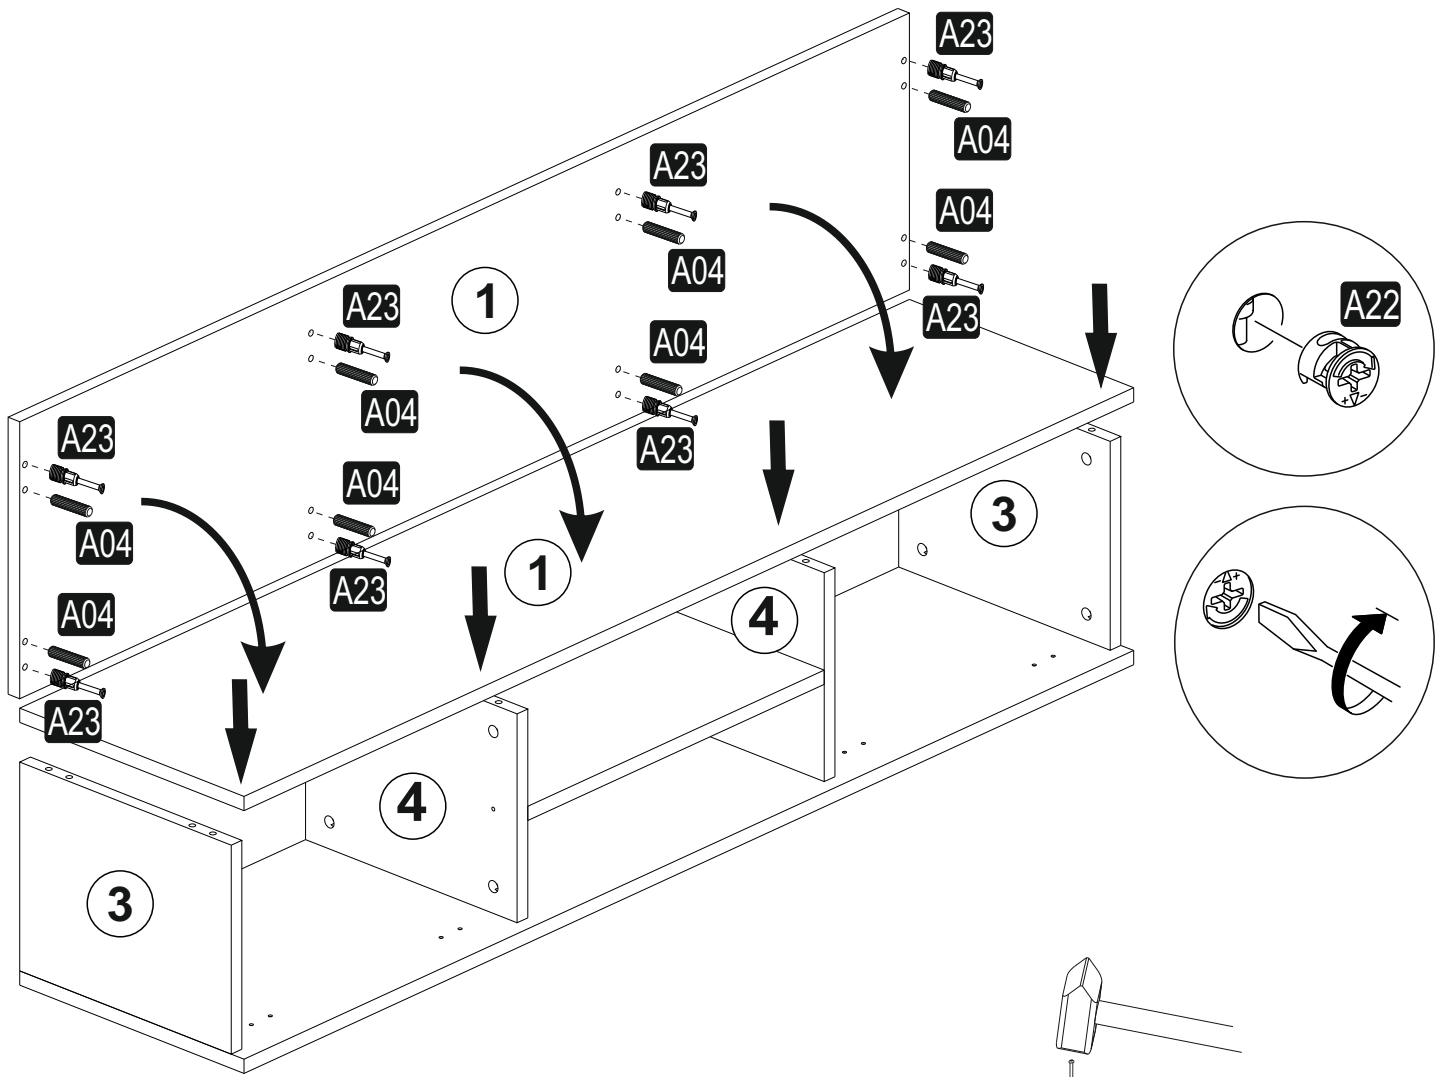

ALFA TV UNIT

ALFA TV UNİTESİ

Tv1001

ATTENTION !!

Minifix is the main connection material used in products. Before starting assembly, please check the drawings below.

ACCESSORY LIST

A23 Minifix M8  24x	A22 Minifix G18  24x	A04 KVLY  16x	A17 4x50  13x	A06 18 mm RNK1  24x
A48 AC  40x	C01 DM  2x	C02 SDM  4x	C04 MA  6x	A18 3,5x18  50x
V23 20CM  5x	K17  3x	A49 KLPVD 22mm  3x	A42 5x70  3x	A16 DB 8mm  4x
			A10 14mm RNK1  16x	A15 LA  1x

GENERAL VIEW

1

2

4

3

4

5

6

A= menteşe bağlama vidası / to connect the hinge to the door
B= kapak ayar vidası / to arrange the door

oklar kapağın ayarlama yönünü gösterir.

arrows to show the directions for arrangement of doors.