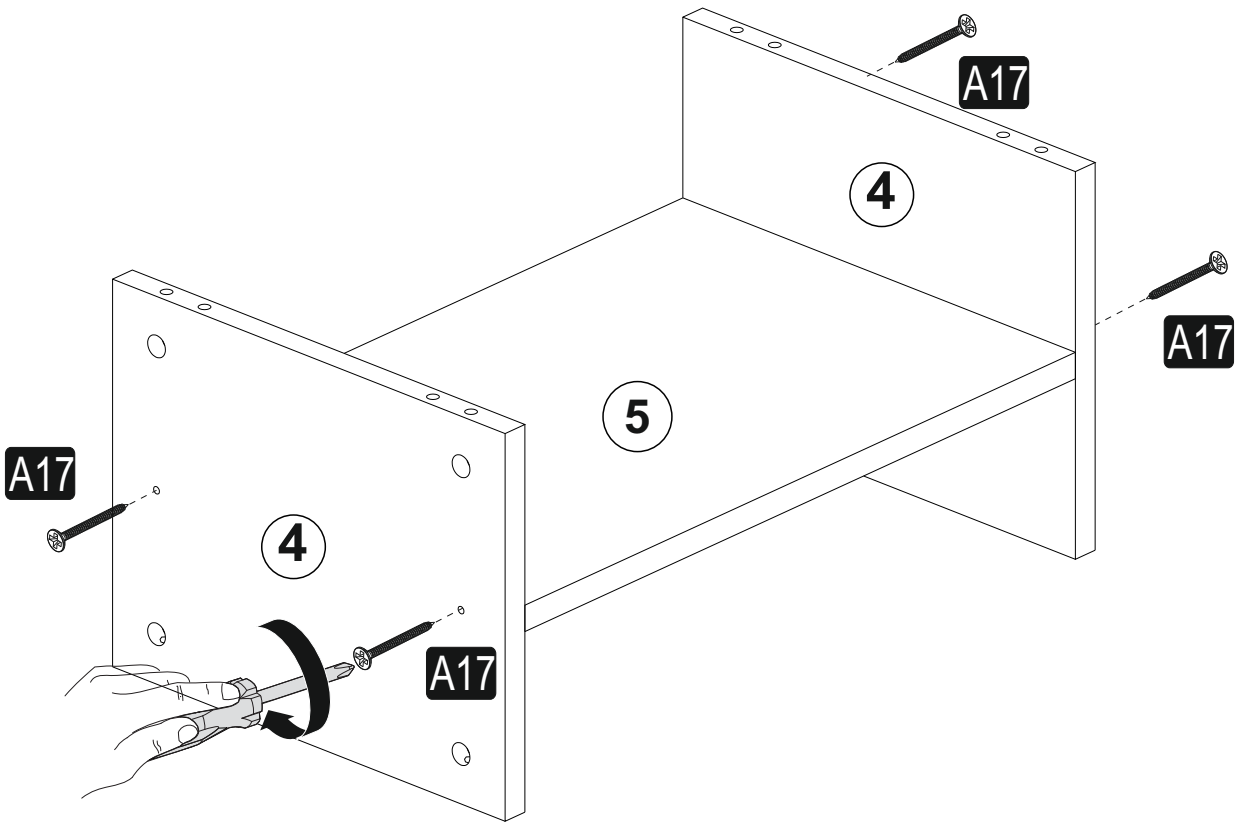

ALFA TV UNIT

ALFA TV UNİTESİ

Tv1001

ATTENTION !!

Minifix is the main connection material used in products. Before starting assembly, please check the drawings below.

ACCESSORY LIST

A23 Minifix M8  24x	A22 Minifix G18  24x	A04 KVLY  16x	A17 4x50  13x	A06 18 mm RNK1  24x
A48 AC  40x	C01 DM  2x	C02 SDM  4x	C04 MA  6x	A18 3,5x18  50x
V23 20CM  5x	K17  3x	A49 KLPVD 22mm  3x	A42 5x70  3x	A16 DB 8mm  4x
			A10 14mm RNK1  16x	A15 LA  1x

GENERAL VIEW

1

2

4

3

4

5

6

A= menteşe bağlama vidası / to connect the hinge to the door
B= kapak ayar vidası / to arrange the door

oklar kapağın ayarlama yönünü gösterir.

arrows to show the directions for arrangement of doors.