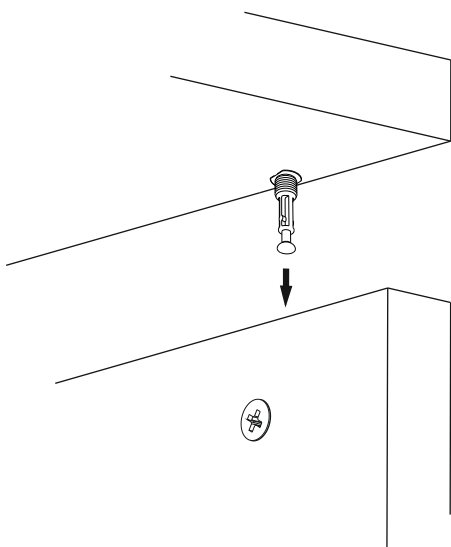

ALFA TV UNIT

ALFA TV UNİTESİ

Tv1001

ATTENTION !!

Minifix is the main connection material used in products. Before starting assembly, please check the drawings below.

ACCESSORY LIST

A23 Minifix M8  24x	A22 Minifix G18  24x	A04 KVLY  16x	A17 4x50  13x	A06 18 mm RNK1  24x
A48 AC  40x	C01 DM  2x	C02 SDM  4x	C04 MA  6x	A18 3,5x18  50x
V23 20CM  5x	K17  3x	A49 KLPVD 22mm  3x	A42 5x70  3x	A16 DB 8mm  4x
			A10 14mm RNK1  16x	A15 LA  1x

A= menteşe bağlama vidası / to connect the hinge to the door
B= kapak ayar vidası / to arrange the door

oklar kapağın ayarlama yönünü gösterir.

arrows to show the directions for arrangement of doors.