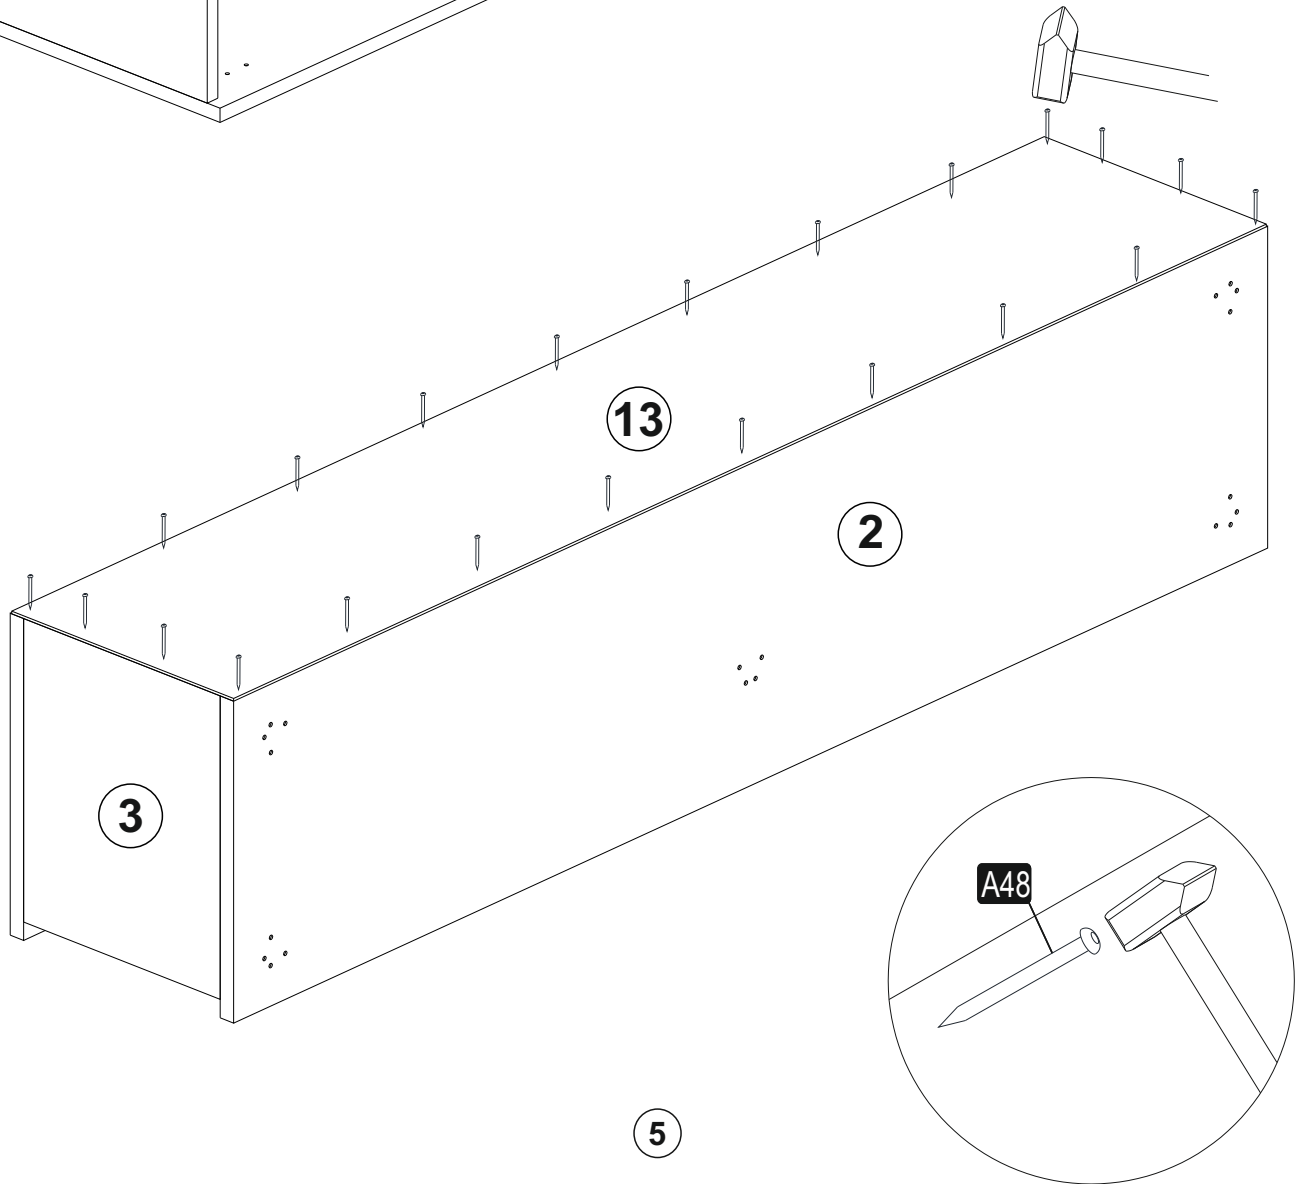

ALFA TV UNIT

ALFA TV UNİTESİ

Tv1001

ATTENTION !!

Minifix is the main connection material used in products. Before starting assembly, please check the drawings below.

ACCESSORY LIST

A23 Minifix M8  24x	A22 Minifix G18  24x	A04 KVLY  16x	A17 4x50  13x	A06 18 mm RNK1  24x
A48 AC  40x	C01 DM  2x	C02 SDM  4x	C04 MA  6x	A18 3,5x18  50x
V23 20CM  5x	K17  3x	A49 KLPVD 22mm  3x	A42 5x70  3x	A16 DB 8mm  4x
			A10 14mm RNK1  16x	A15 LA  1x

GENERAL VIEW

1

2

4

3

4

5

6

A= menteşe bağlama vidası / to connect the hinge to the door
B= kapak ayar vidası / to arrange the door

oklar kapağın ayarlama yönünü gösterir.

arrows to show the directions for arrangement of doors.