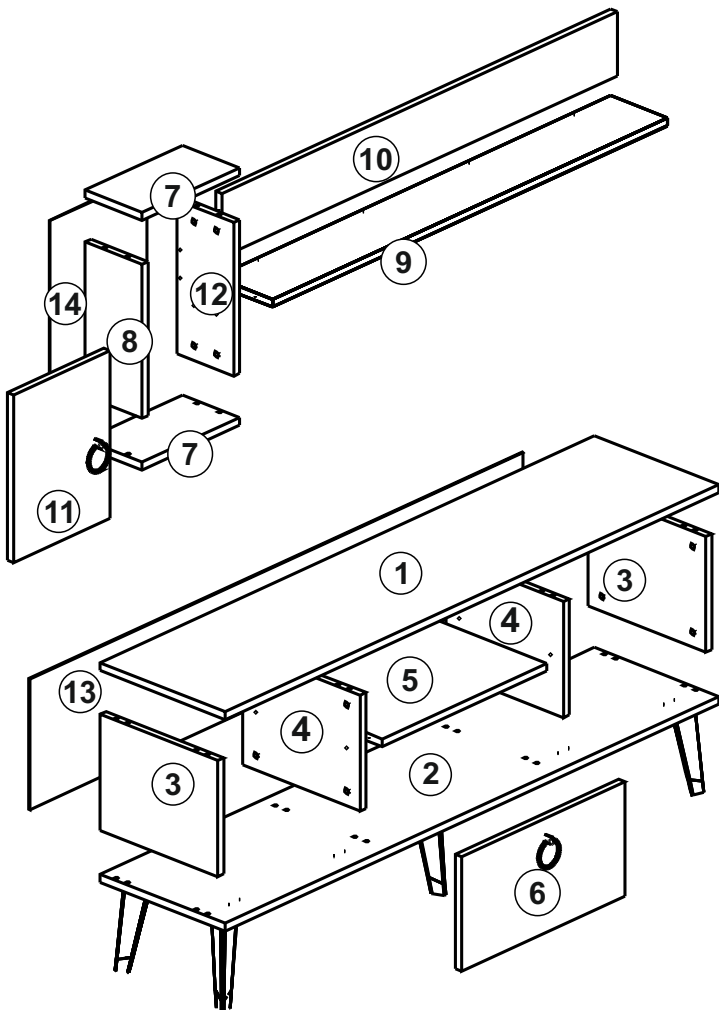

ALFA TV UNIT

ALFA TV UNİTESİ

Tv1001

ATTENTION !!

Minifix is the main connection material used in products. Before starting assembly, please check the drawings below.

ACCESSORY LIST

A23 Minifix M8  24x	A22 Minifix G18  24x	A04 KVLY  16x	A17 4x50  13x	A06 18 mm RNK1  24x
A48 AC  40x	C01 DM  2x	C02 SDM  4x	C04 MA  6x	A18 3,5x18  50x
V23 20CM  5x	K17  3x	A49 KLPVD 22mm  3x	A42 5x70  3x	A16 DB 8mm  4x
			A10 14mm RNK1  16x	A15 LA  1x

GENERAL VIEW

1

2

4

3

4

5

6

A= menteşe bağlama vidası / to connect the hinge to the door
B= kapak ayar vidası / to arrange the door

oklar kapağın ayarlama yönünü gösterir.

arrows to show the directions for arrangement of doors.