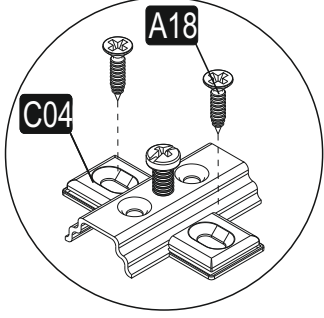

ALFA TV UNIT

ALFA TV UNİTESİ

Tv1001

ATTENTION !!

Minifix is the main connection material used in products. Before starting assembly, please check the drawings below.

ACCESSORY LIST

A23 Minifix M8  24x	A22 Minifix G18  24x	A04 KVLY  16x	A17 4x50  13x	A06 18 mm RNK1  24x
A48 AC  40x	C01 DM  2x	C02 SDM  4x	C04 MA  6x	A18 3,5x18  50x
V23 20CM  5x	K17  3x	A49 KLPVD 22mm  3x	A42 5x70  3x	A16 DB 8mm  4x
			A10 14mm RNK1  16x	A15 LA  1x

GENERAL VIEW

1

2

4

3

4

5

6

A= menteşe bağlama vidası / to connect the hinge to the door
B= kapak ayar vidası / to arrange the door

oklar kapağın ayarlama yönünü gösterir.

arrows to show the directions for arrangement of doors.