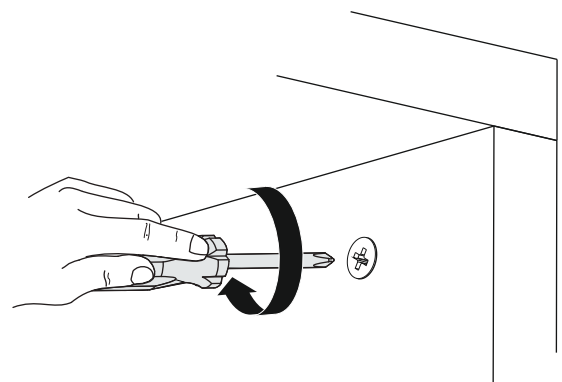

ALFA TV UNIT

ALFA TV UNİTESİ

Tv1001

ATTENTION !!

Minifix is the main connection material used in products. Before starting assembly, please check the drawings below.

ACCESSORY LIST

A23 Minifix M8  24x	A22 Minifix G18  24x	A04 KVLY  16x	A17 4x50  13x	A06 18 mm RNK1  24x
A48 AC  40x	C01 DM  2x	C02 SDM  4x	C04 MA  6x	A18 3,5x18  50x
V23 20CM  5x	K17  3x	A49 KLPVD 22mm  3x	A42 5x70  3x	A16 DB 8mm  4x
			A10 14mm RNK1  16x	A15 LA  1x