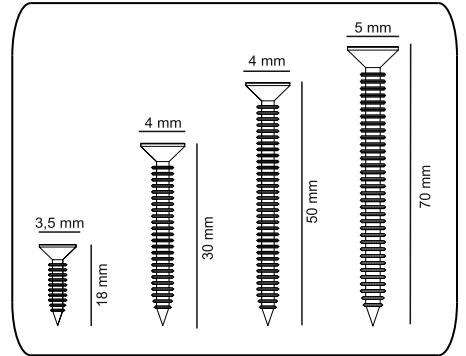

ALFA TV UNIT

ALFA TV UNİTESİ

Tv1001

ATTENTION !!

Minifix is the main connection material used in products. Before starting assembly, please check the drawings below.

ACCESSORY LIST

A23 Minifix M8  24x	A22 Minifix G18  24x	A04 KVLY  16x	A17 4x50  13x	A06 18 mm RNK1  24x
A48 AC  40x	C01 DM  2x	C02 SDM  4x	C04 MA  6x	A18 3,5x18  50x
V23 20CM  5x	K17  3x	A49 KLPVD 22mm  3x	A42 5x70  3x	A16 DB 8mm  4x
			A10 14mm RNK1  16x	A15 LA  1x

GENERAL VIEW

1

2

4

3

4

5

6

A= menteşe bağlama vidası / to connect the hinge to the door
B= kapak ayar vidası / to arrange the door

oklar kapağın ayarlama yönünü gösterir.

arrows to show the directions for arrangement of doors.