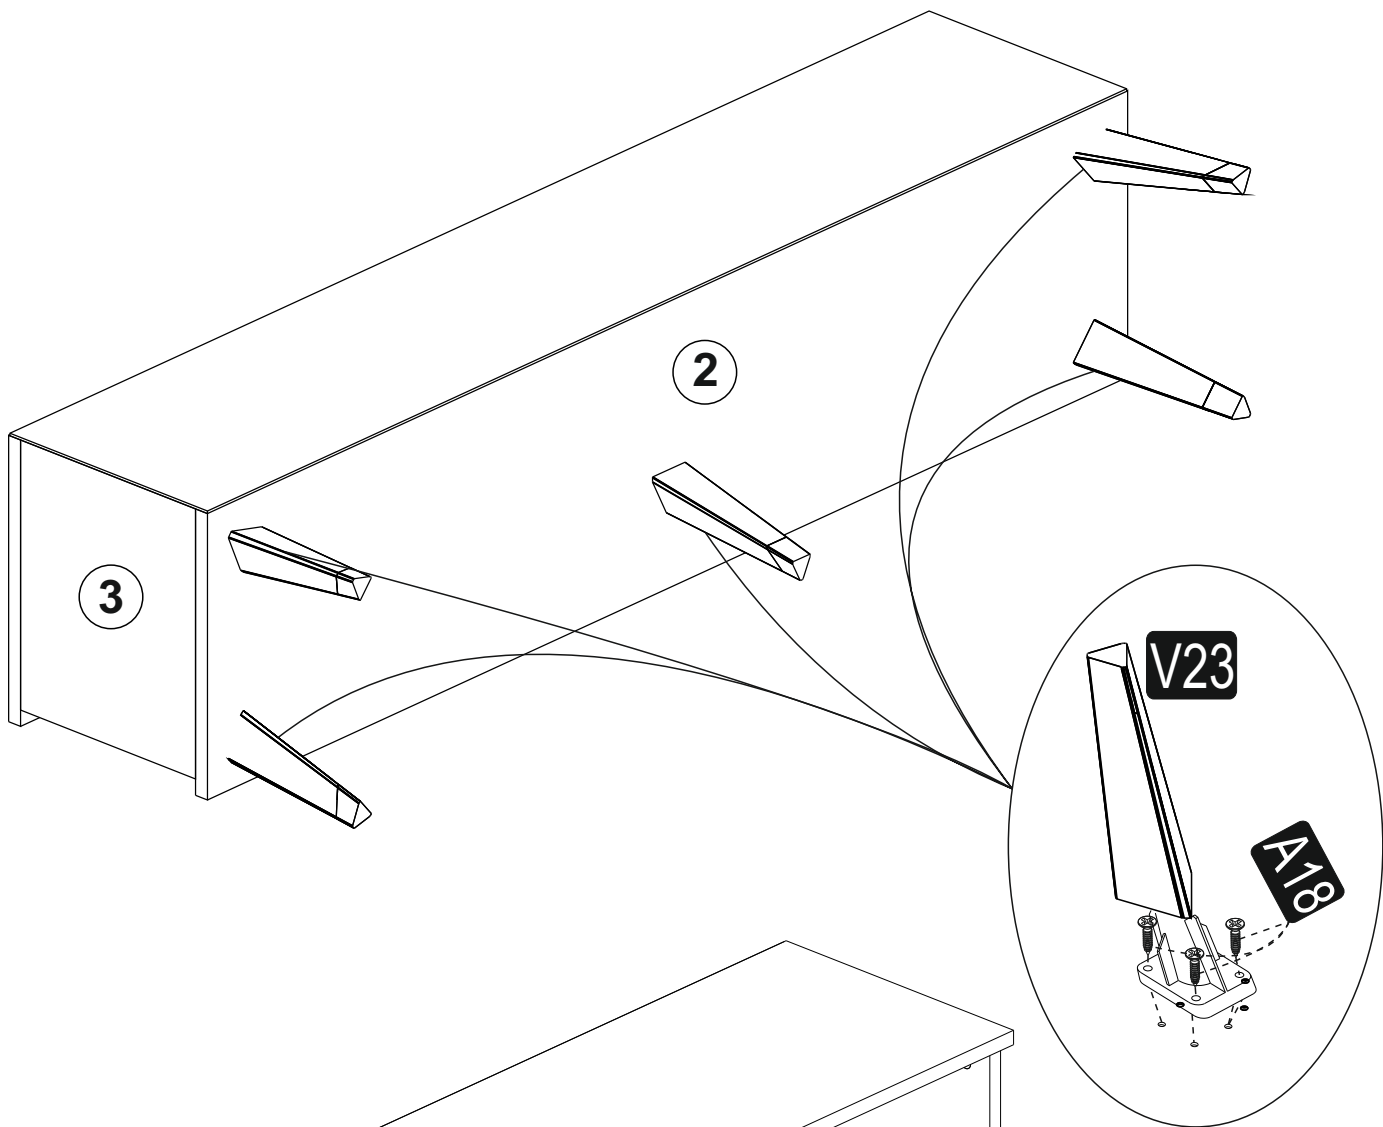

ALFA TV UNIT

ALFA TV UNİTESİ

Tv1001

ATTENTION !!

Minifix is the main connection material used in products. Before starting assembly, please check the drawings below.

ACCESSORY LIST

A23 Minifix M8  24x	A22 Minifix G18  24x	A04 KVLY  16x	A17 4x50  13x	A06 18 mm RNK1  24x
A48 AC  40x	C01 DM  2x	C02 SDM  4x	C04 MA  6x	A18 3,5x18  50x
V23 20CM  5x	K17  3x	A49 KLPVD 22mm  3x	A42 5x70  3x	A16 DB 8mm  4x
			A10 14mm RNK1  16x	A15 LA  1x

GENERAL VIEW

1

2

4

3

4

5

6

A= menteşe bağlama vidası / to connect the hinge to the door
B= kapak ayar vidası / to arrange the door

oklar kapağın ayarlama yönünü gösterir.

arrows to show the directions for arrangement of doors.