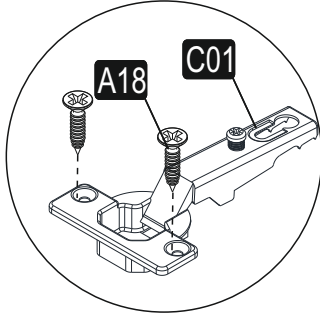

ALFA TV UNIT

ALFA TV UNİTESİ

Tv1001

ATTENTION !!

Minifix is the main connection material used in products. Before starting assembly, please check the drawings below.

ACCESSORY LIST

A23 Minifix M8  24x	A22 Minifix G18  24x	A04 KVLY  16x	A17 4x50  13x	A06 18 mm RNK1  24x
A48 AC  40x	C01 DM  2x	C02 SDM  4x	C04 MA  6x	A18 3,5x18  50x
V23 20CM  5x	K17  3x	A49 KLPVD 22mm  3x	A42 5x70  3x	A16 DB 8mm  4x
			A10 14mm RNK1  16x	A15 LA  1x

A= menteşe bağlama vidası / to connect the hinge to the door
B= kapak ayar vidası / to arrange the door

oklar kapağın ayarlama yönünü gösterir.

arrows to show the directions for arrangement of doors.