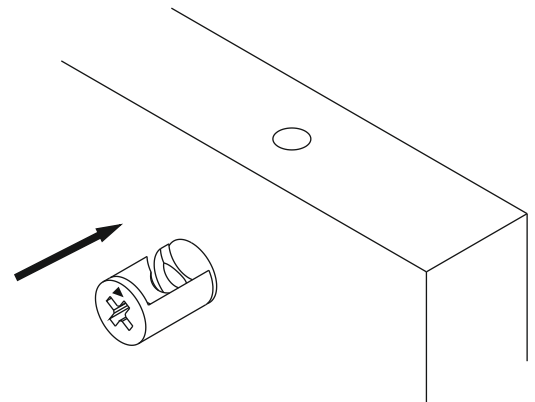

ALFA TV UNIT

ALFA TV UNİTESİ

Tv1001

ATTENTION !!

Minifix is the main connection material used in products. Before starting assembly, please check the drawings below.

ACCESSORY LIST

A23 Minifix M8  24x	A22 Minifix G18  24x	A04 KVLY  16x	A17 4x50  13x	A06 18 mm RNK1  24x
A48 AC  40x	C01 DM  2x	C02 SDM  4x	C04 MA  6x	A18 3,5x18  50x
V23 20CM  5x	K17  3x	A49 KLPVD 22mm  3x	A42 5x70  3x	A16 DB 8mm  4x
			A10 14mm RNK1  16x	A15 LA  1x

GENERAL VIEW

1

2

4

3

4

5

6