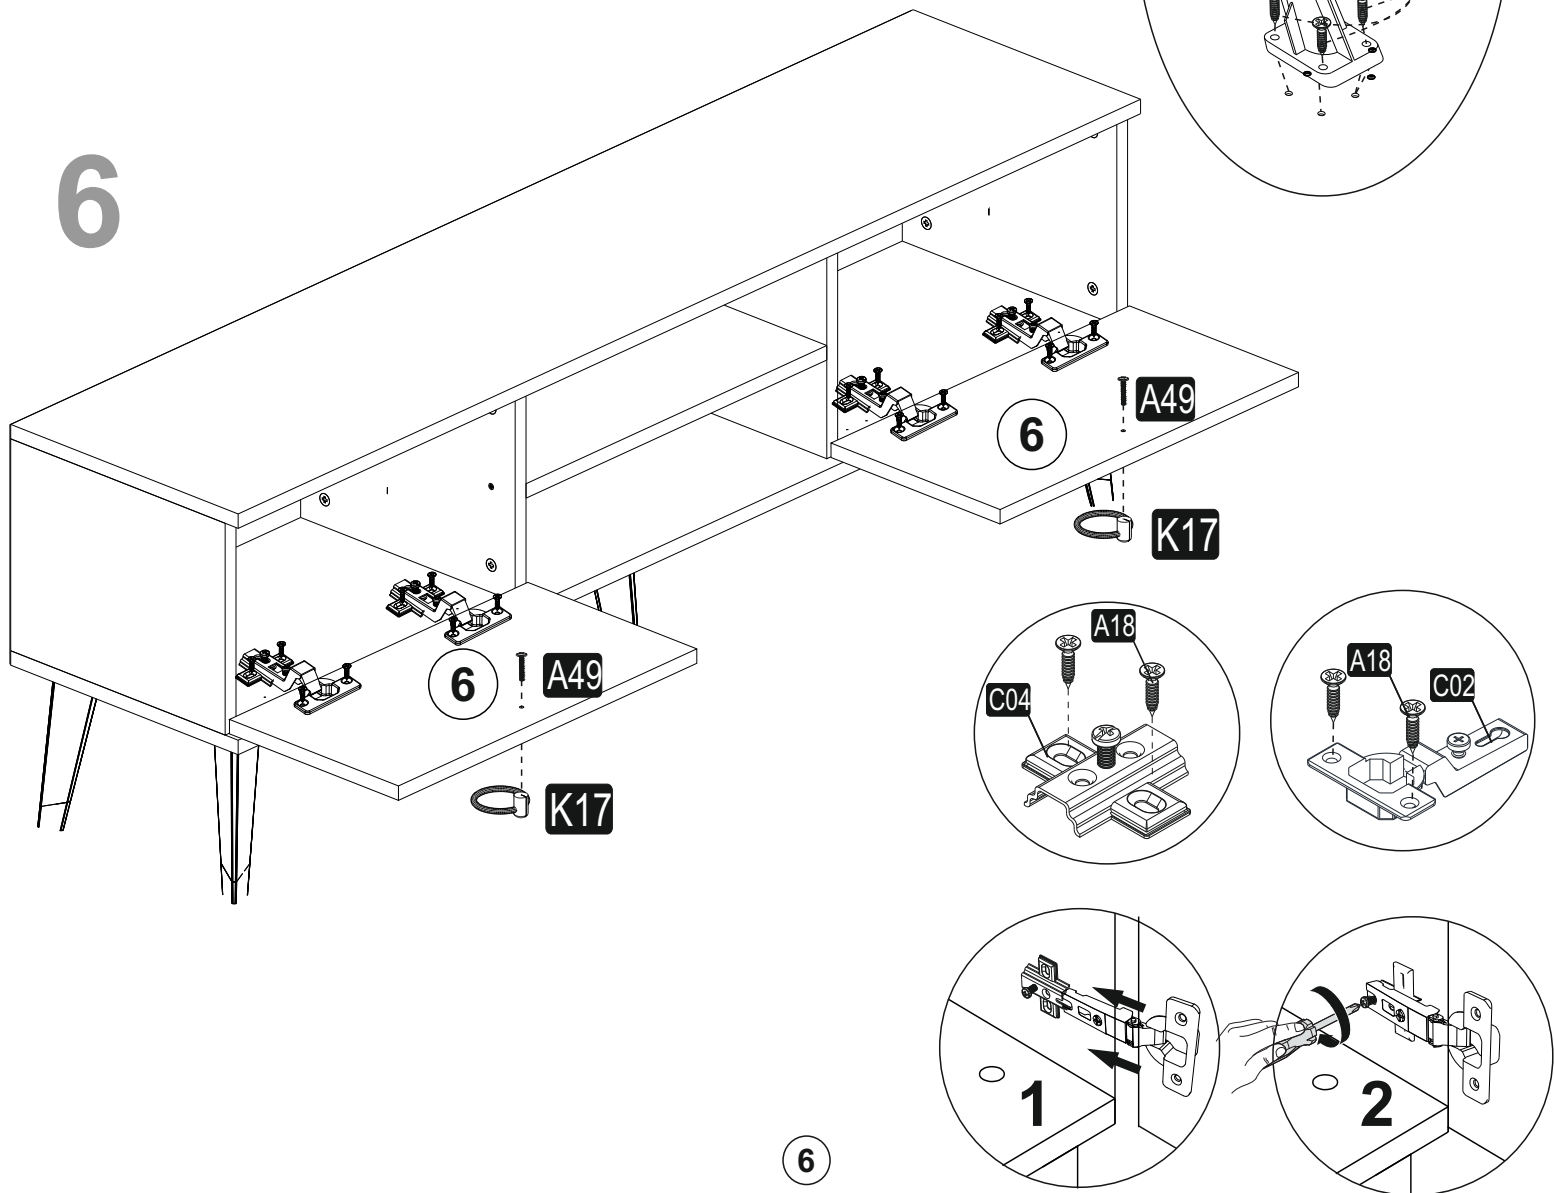

ALFA TV UNIT

ALFA TV UNİTESİ

Tv1001

ATTENTION !!

Minifix is the main connection material used in products. Before starting assembly, please check the drawings below.

ACCESSORY LIST

A23 Minifix M8  24x	A22 Minifix G18  24x	A04 KVLY  16x	A17 4x50  13x	A06 18 mm RNK1  24x
A48 AC  40x	C01 DM  2x	C02 SDM  4x	C04 MA  6x	A18 3,5x18  50x
V23 20CM  5x	K17  3x	A49 KLPVD 22mm  3x	A42 5x70  3x	A16 DB 8mm  4x
			A10 14mm RNK1  16x	A15 LA  1x

GENERAL VIEW

1

2

4

3

4

5

6

A= menteşe bağlama vidası / to connect the hinge to the door
B= kapak ayar vidası / to arrange the door

oklar kapağın ayarlama yönünü gösterir.

arrows to show the directions for arrangement of doors.