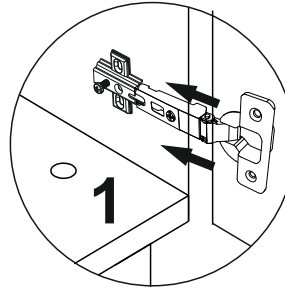

ALFA TV UNIT

ALFA TV UNİTESİ

Tv1001

ATTENTION !!

Minifix is the main connection material used in products. Before starting assembly, please check the drawings below.

ACCESSORY LIST

A23 Minifix M8  24x	A22 Minifix G18  24x	A04 KVLY  16x	A17 4x50  13x	A06 18 mm RNK1  24x
A48 AC  40x	C01 DM  2x	C02 SDM  4x	C04 MA  6x	A18 3,5x18  50x
V23 20CM  5x	K17  3x	A49 KLPVD 22mm  3x	A42 5x70  3x	A16 DB 8mm  4x
			A10 14mm RNK1  16x	A15 LA  1x

A= menteşe bağlama vidası / to connect the hinge to the door
B= kapak ayar vidası / to arrange the door

oklar kapağın ayarlama yönünü gösterir.

arrows to show the directions for arrangement of doors.