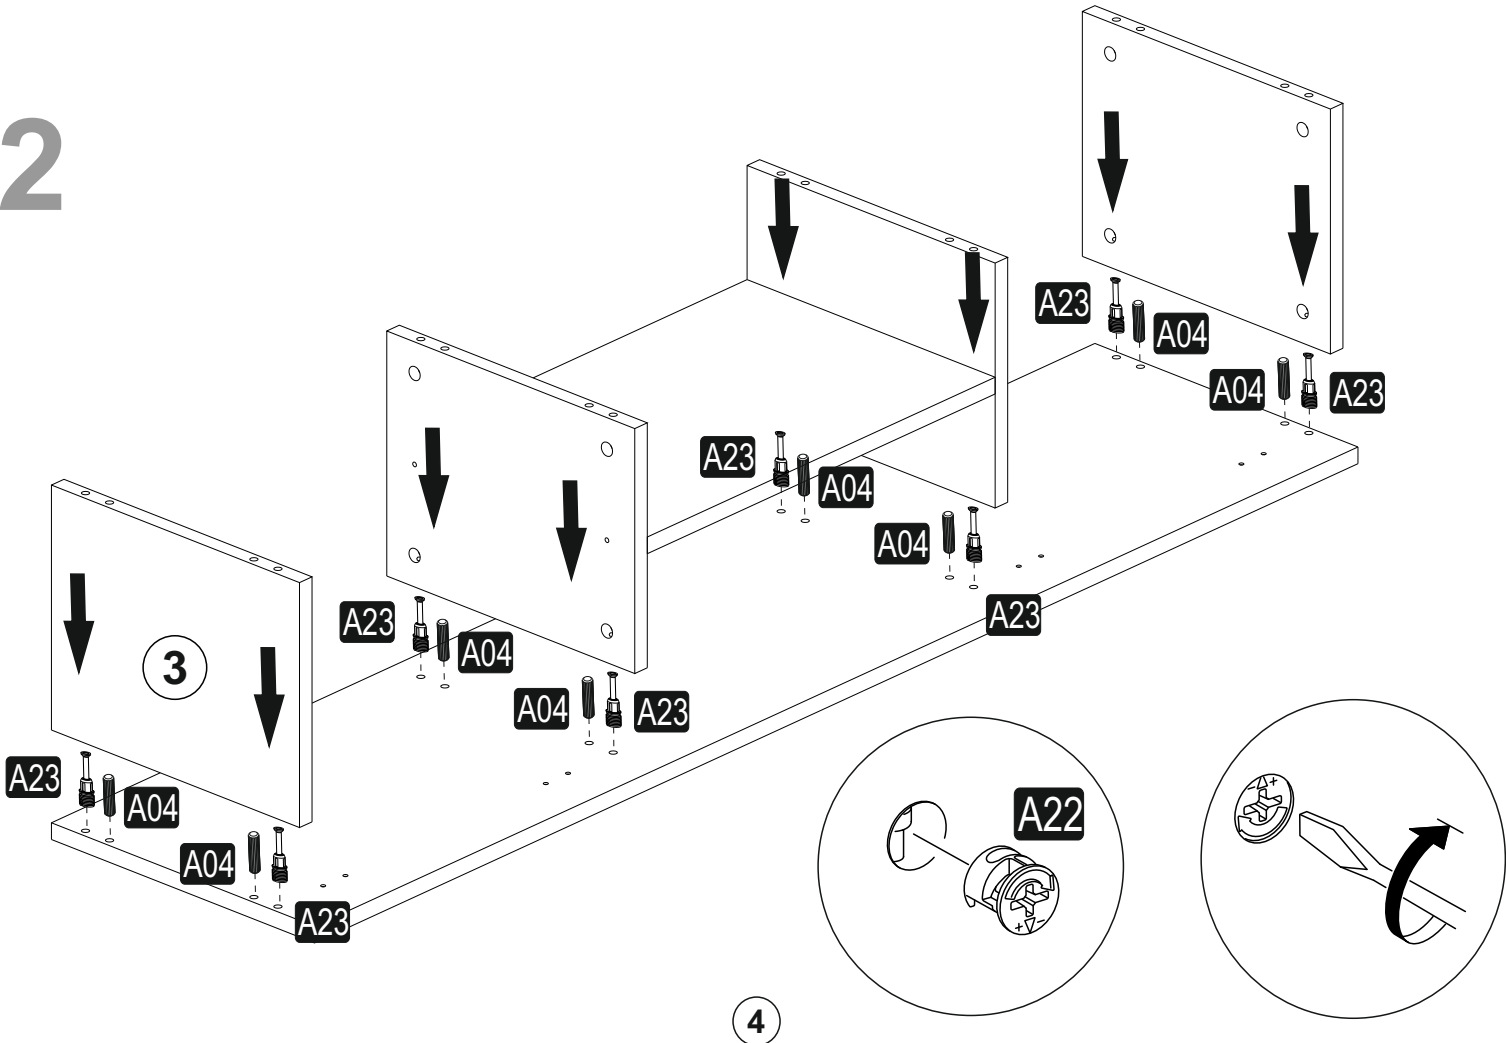

ALFA TV UNIT

ALFA TV UNİTESİ

Tv1001

ATTENTION !!

Minifix is the main connection material used in products. Before starting assembly, please check the drawings below.

ACCESSORY LIST

A23 Minifix M8  24x	A22 Minifix G18  24x	A04 KVLY  16x	A17 4x50  13x	A06 18 mm RNK1  24x
A48 AC  40x	C01 DM  2x	C02 SDM  4x	C04 MA  6x	A18 3,5x18  50x
V23 20CM  5x	K17  3x	A49 KLPVD 22mm  3x	A42 5x70  3x	A16 DB 8mm  4x
			A10 14mm RNK1  16x	A15 LA  1x

GENERAL VIEW

1

2

4

3

4

5

6

7

8

9

10

11

12

K17

A49

A= menteşe bağlama vidası / to connect the hinge to the door
B= kapak ayar vidası / to arrange the door

oklar kapağın ayarlama yönünü gösterir.

arrows to show the directions for arrangement of doors.