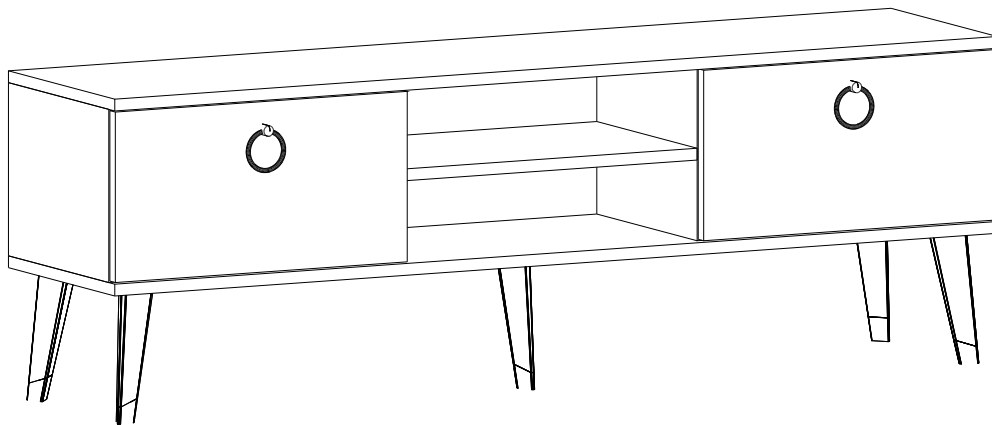

ALFA TV UNIT

ALFA TV UNİTESİ

Tv1001

ATTENTION !!

Minifix is the main connection material used in products. Before starting assembly, please check the drawings below.

ACCESSORY LIST

A23 Minifix M8  24x	A22 Minifix G18  24x	A04 KVLY  16x	A17 4x50  13x	A06 18 mm RNK1  24x
A48 AC  40x	C01 DM  2x	C02 SDM  4x	C04 MA  6x	A18 3,5x18  50x
V23 20CM  5x	K17  3x	A49 KLPVD 22mm  3x	A42 5x70  3x	A16 DB 8mm  4x
			A10 14mm RNK1  16x	A15 LA  1x

GENERAL VIEW

1

2

4

3

4

5

6