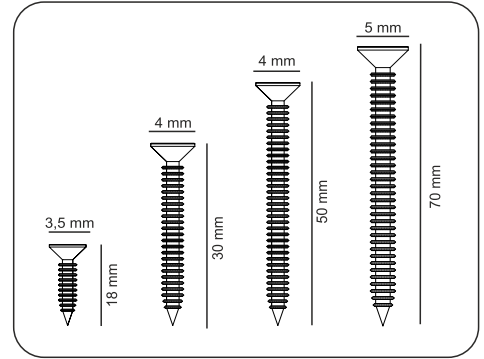

ATTENTION !!

Minifix is the main connection material used in products. Before starting assembly, please check the drawings below.

ACCESSORY LIST

BETA

A23 Minifix M8  8x34 4x	A22 Minifix G18  15x14 4x	A17 4x50  4x	A18 3,5x18  20x	A47 Retro ayak (20 cm)  4x BYZ
A06 18 mm  4x	A10 14mm  4x	0x	0x	0x
0x	0x	0x	0x	0x