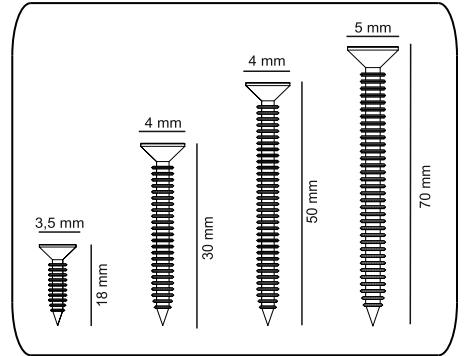

READING BOOKSHELF

KTP5001

ATTENTION !!

Minifix is the main connection material used in products. Before starting assembly, please check the drawings below.

ACCESSORY LIST

READING

A17  4x50 36x	A10  14mm BYZ 12x	A10  14mm CVZ 24x		

PARÇA TANILAMA / GENERAL VIEW

1019.01	1	1600	196	18
1019.02	2	1600	96	18
1019.03	6	500	196	18

1

2

3

4