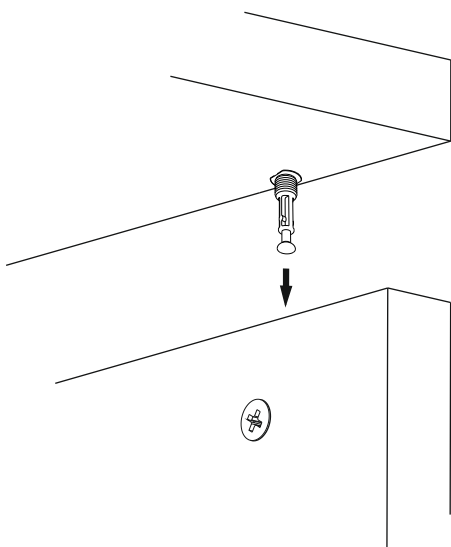

READING BOOKSHELF

KTP5001

ATTENTION !!

Minifix is the main connection material used in products. Before starting assembly, please check the drawings below.

ACCESSORY LIST

READING

A17  4x50 36x	A10  14mm BYZ 12x	A10  14mm CVZ 24x		

PARÇA TANILAMA / GENERAL VIEW

1019.01	1	1600	196	18
1019.02	2	1600	96	18
1019.03	6	500	196	18

1

2

3

4