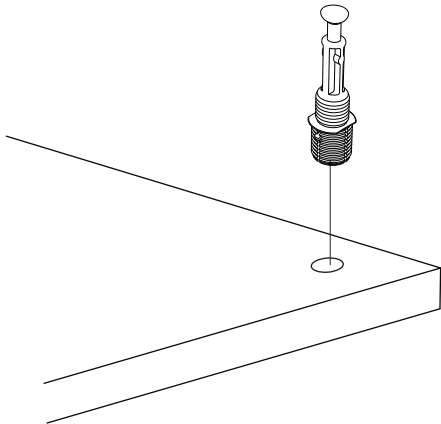

READING BOOKSHELF

KTP5001

ATTENTION !!

Minifix is the main connection material used in products. Before starting assembly, please check the drawings below.

ACCESSORY LIST

READING

A17  4x50 36x	A10  14mm BYZ 12x	A10  14mm CVZ 24x		

PARÇA TANILAMA / GENERAL VIEW

1019.01	1	1600	196	18
1019.02	2	1600	96	18
1019.03	6	500	196	18

1

2

3

4