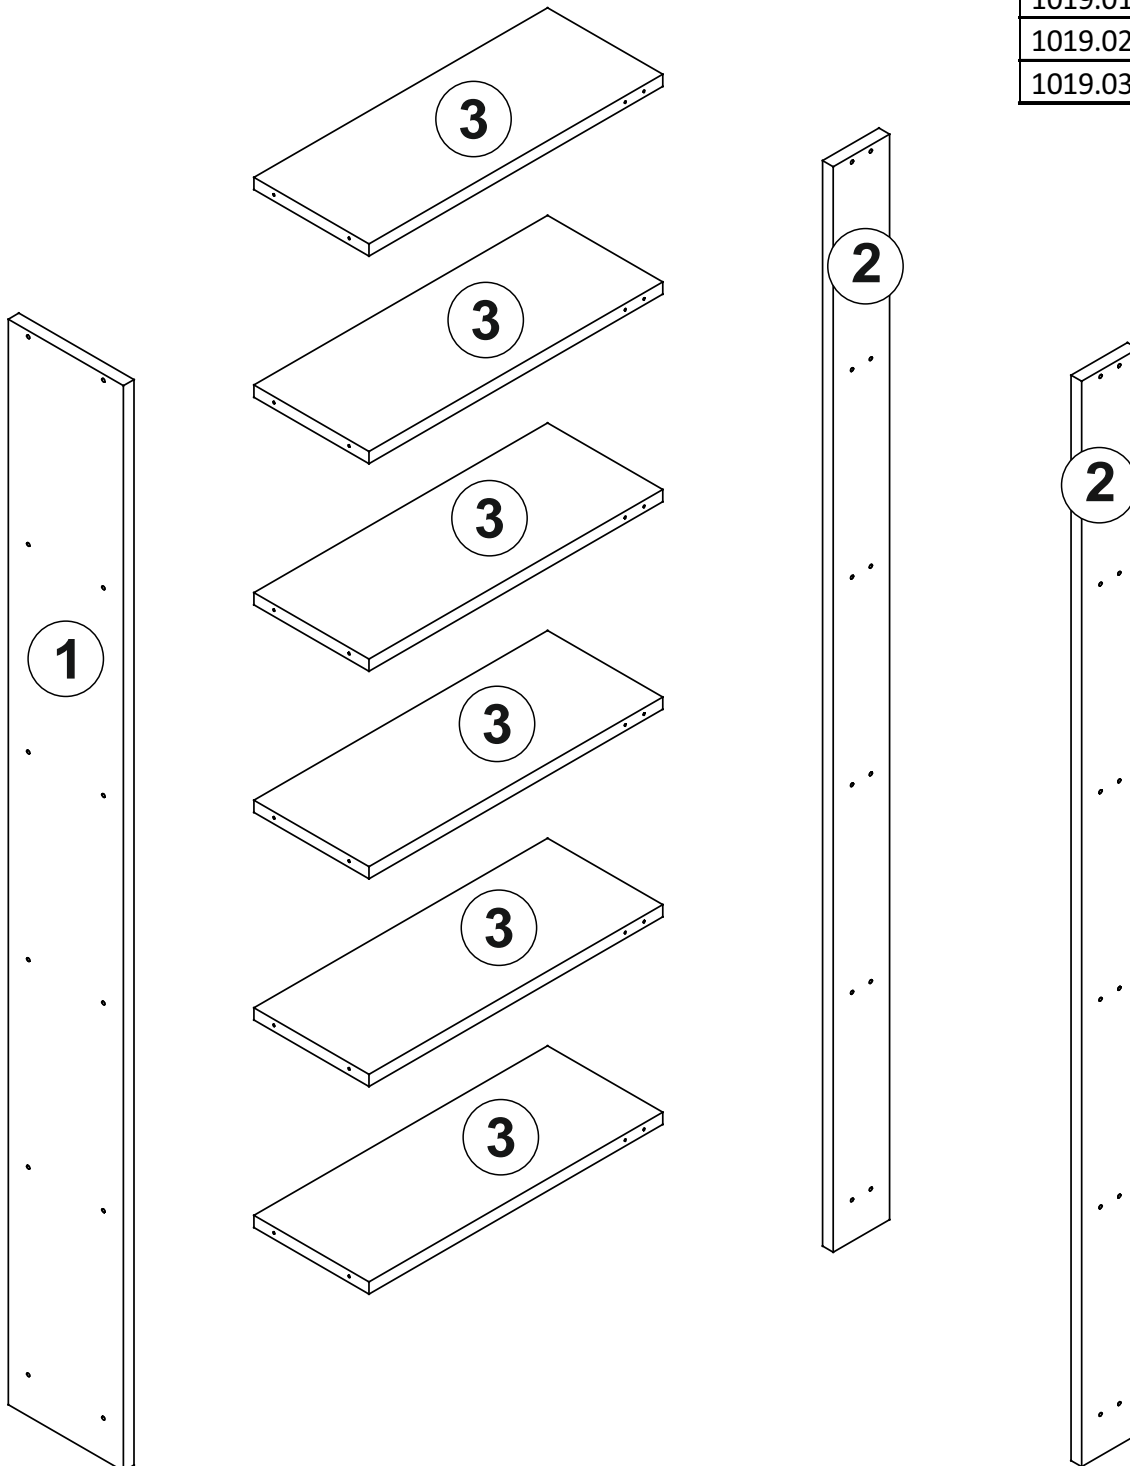

READING BOOKSHELF

KTP5001

ATTENTION !!

Minifix is the main connection material used in products. Before starting assembly, please check the drawings below.

ACCESSORY LIST

READING

A17  4x50 36x	A10  14mm BYZ 12x	A10  14mm CVZ 24x		

PARÇA TANILAMA / GENERAL VIEW

1019.01	1	1600	196	18
1019.02	2	1600	96	18
1019.03	6	500	196	18

1

2

3

4