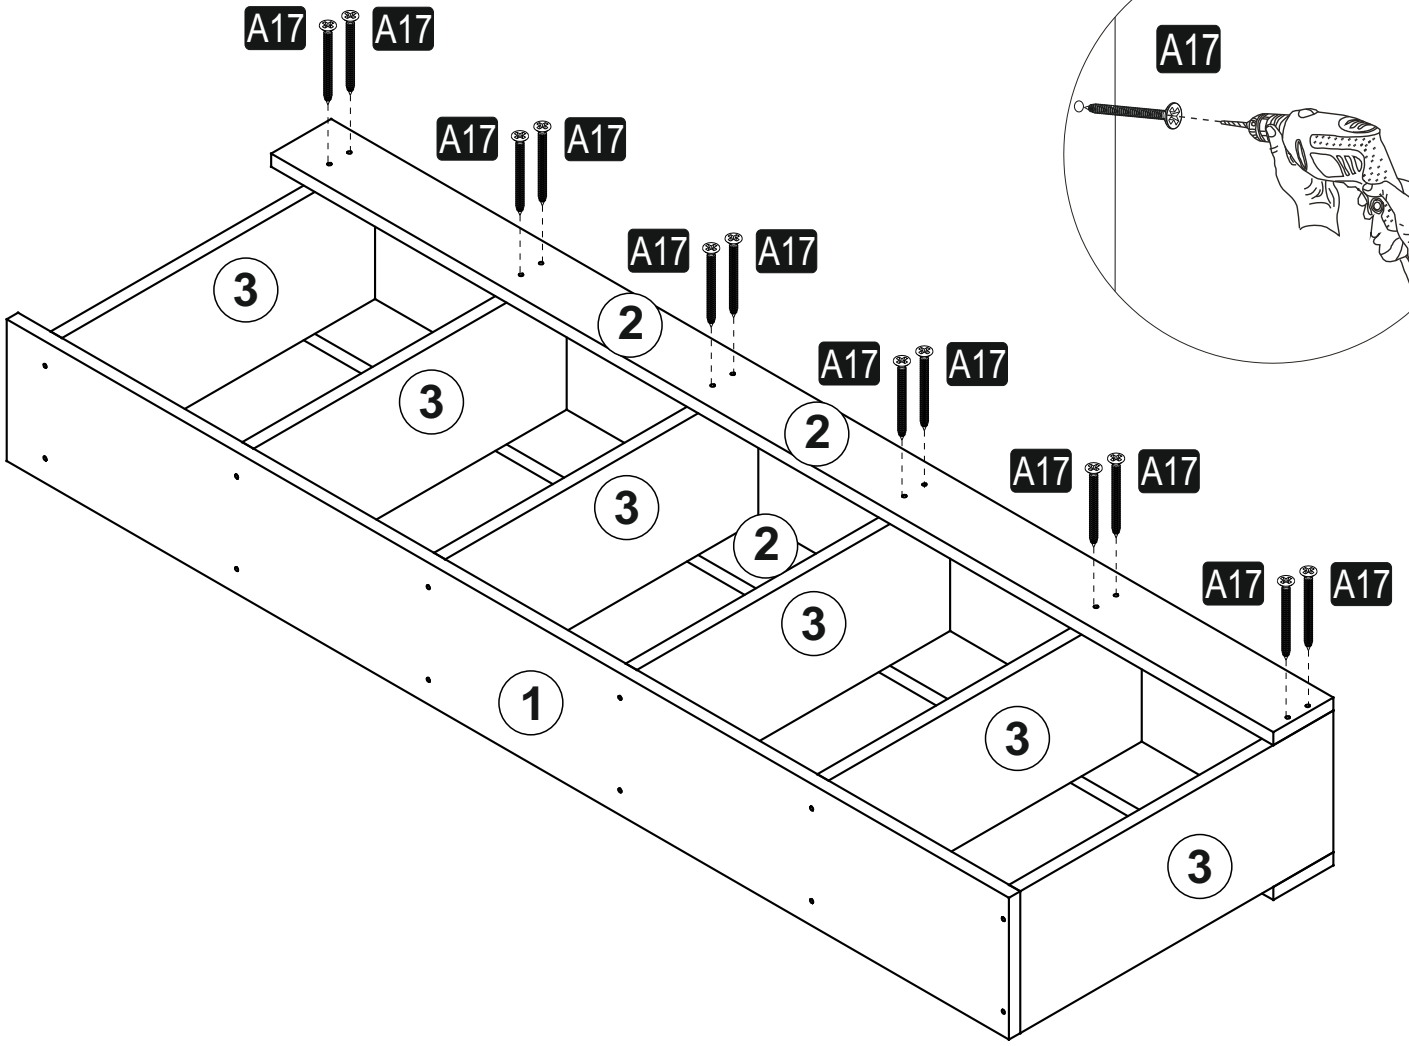

READING BOOKSHELF

KTP5001

ATTENTION !!

Minifix is the main connection material used in products. Before starting assembly, please check the drawings below.

ACCESSORY LIST

READING

A17  4x50 36x	A10  14mm BYZ 12x	A10  14mm CVZ 24x		

PARÇA TANILAMA / GENERAL VIEW

1019.01	1	1600	196	18
1019.02	2	1600	96	18
1019.03	6	500	196	18

1

2

3

4