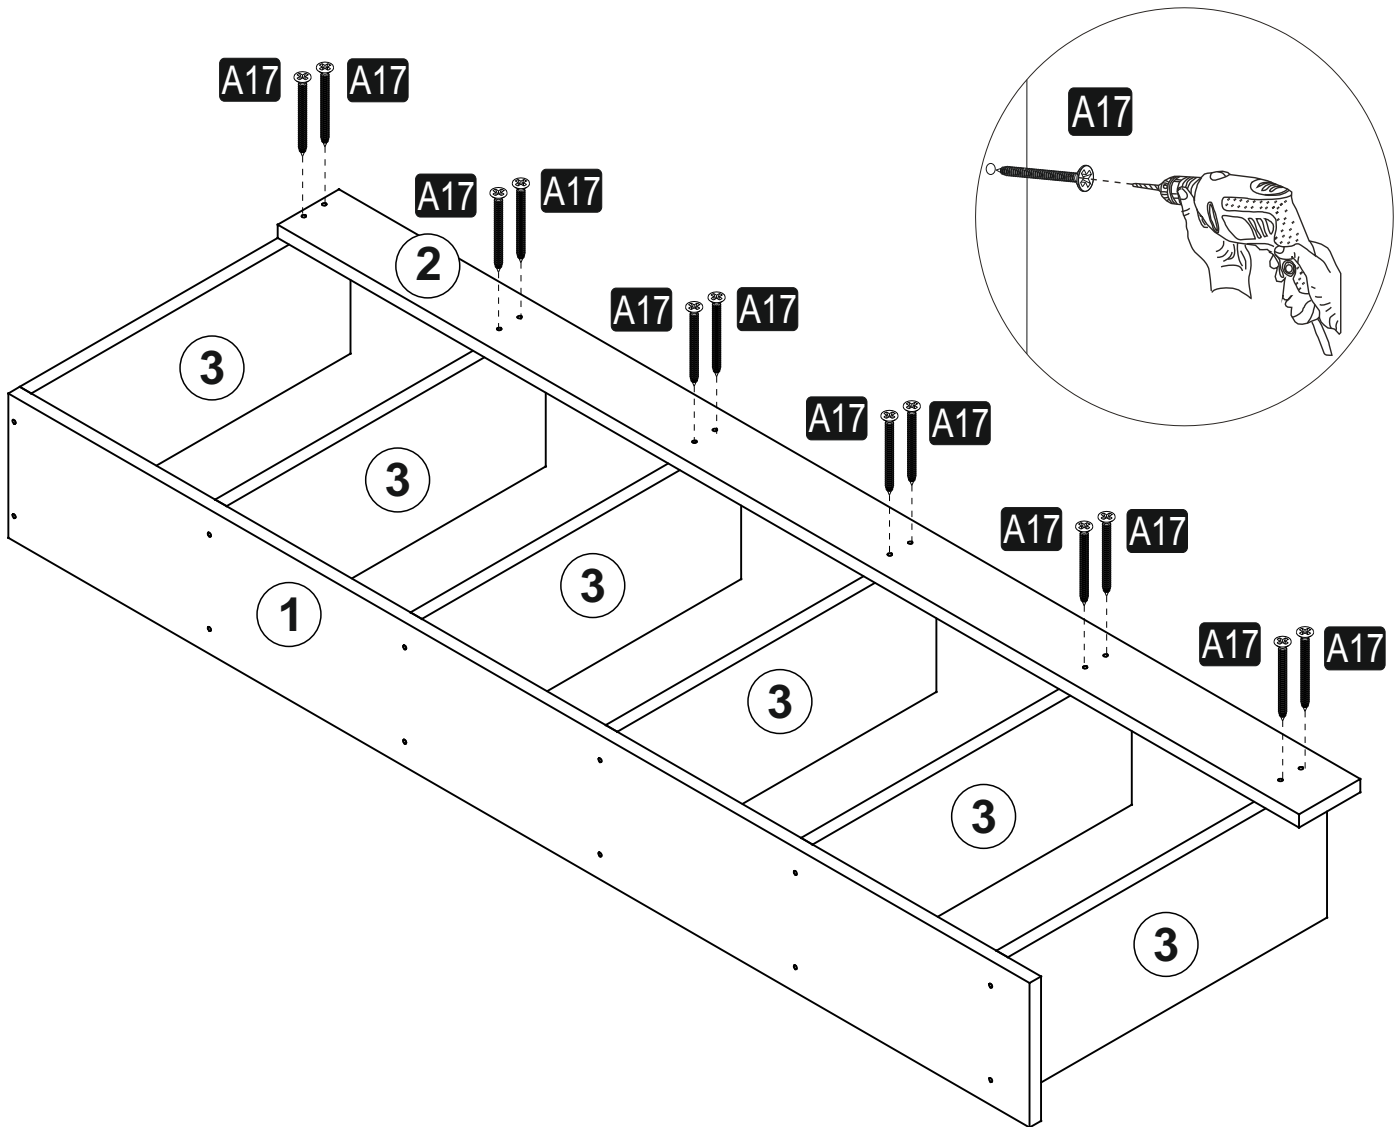

READING BOOKSHELF

KTP5001

ATTENTION !!

Minifix is the main connection material used in products. Before starting assembly, please check the drawings below.

ACCESSORY LIST

READING

A17  4x50 36x	A10  14mm BYZ 12x	A10  14mm CVZ 24x		

PARÇA TANILAMA / GENERAL VIEW

1019.01	1	1600	196	18
1019.02	2	1600	96	18
1019.03	6	500	196	18

1

2

3

4