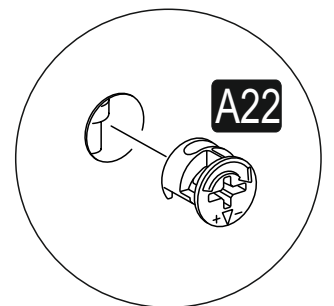

LOREN STUDY DESK

Cm6003

ATTENTION !!

Minifix is the main connection material used in products. Before starting assembly, please check the drawings below.

ACCESSORY LIST

| | | | | |
|--|--|---|--|--|
| A23 Minifix M8  7x | A22 Minifix G18  7x | A04 KVLV  4x | A17 4x50  32x | C01 DM  2x |
| C04 MA  2x | A57 UCA 30mm  4x | A48 AC  25x | A18 3,5x18  16x | A06 18 mm RNK1  7x |
| A10 14mm RNK2  32x | A65 RP  4x | | | |

GENERAL VIEW

1

2

3

4

5

6

7