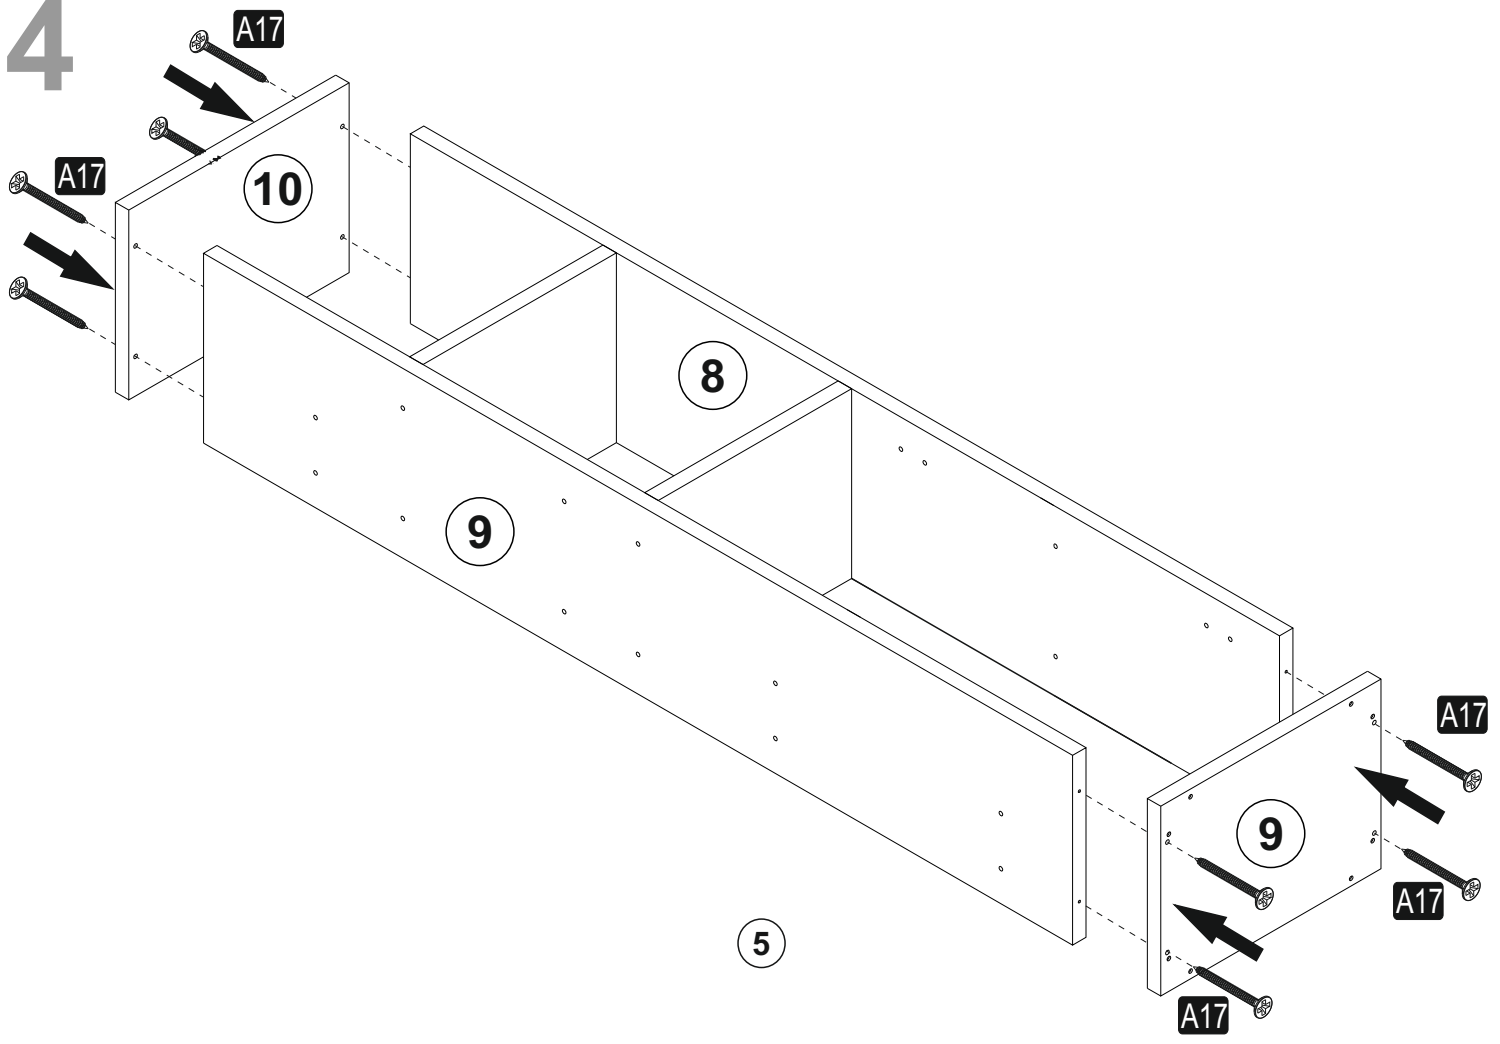

LOREN STUDY DESK

Cm6003

ATTENTION !!

Minifix is the main connection material used in products. Before starting assembly, please check the drawings below.

ACCESSORY LIST

| | | | | |
|--|--|---|--|--|
| A23 Minifix M8  7x | A22 Minifix G18  7x | A04 KVLV  4x | A17 4x50  32x | C01 DM  2x |
| C04 MA  2x | A57 UCA 30mm  4x | A48 AC  25x | A18 3,5x18  16x | A06 18 mm RNK1  7x |
| A10 14mm RNK2  32x | A65 RP  4x | | | |

GENERAL VIEW

1

2

3

4

5

6

7