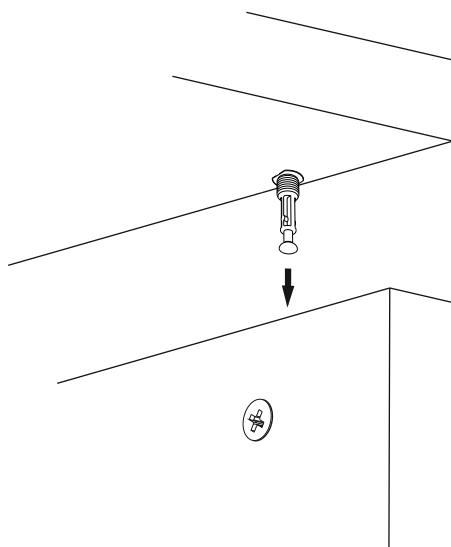

LOREN STUDY DESK

Cm6003

ATTENTION !!

Minifix is the main connection material used in products. Before starting assembly, please check the drawings below.

ACCESSORY LIST

| | | | | |
|--|--|---|--|--|
| A23 Minifix M8  7x | A22 Minifix G18  7x | A04 KVLV  4x | A17 4x50  32x | C01 DM  2x |
| C04 MA  2x | A57 UCA 30mm  4x | A48 AC  25x | A18 3,5x18  16x | A06 18 mm RNK1  7x |
| A10 14mm RNK2  32x | A65 RP  4x | | | |

GENERAL VIEW

1

2

3

4

5

6

7