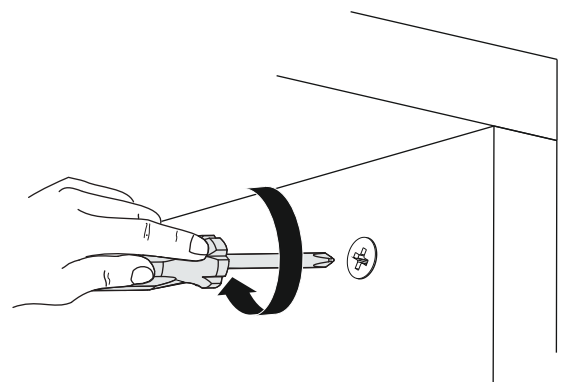

LOREN STUDY DESK

Cm6003

ATTENTION !!

Minifix is the main connection material used in products. Before starting assembly, please check the drawings below.

ACCESSORY LIST

| | | | | |
|--|--|---|--|--|
| A23 Minifix M8  7x | A22 Minifix G18  7x | A04 KVLV  4x | A17 4x50  32x | C01 DM  2x |
| C04 MA  2x | A57 UCA 30mm  4x | A48 AC  25x | A18 3,5x18  16x | A06 18 mm RNK1  7x |
| A10 14mm RNK2  32x | A65 RP  4x | | | |