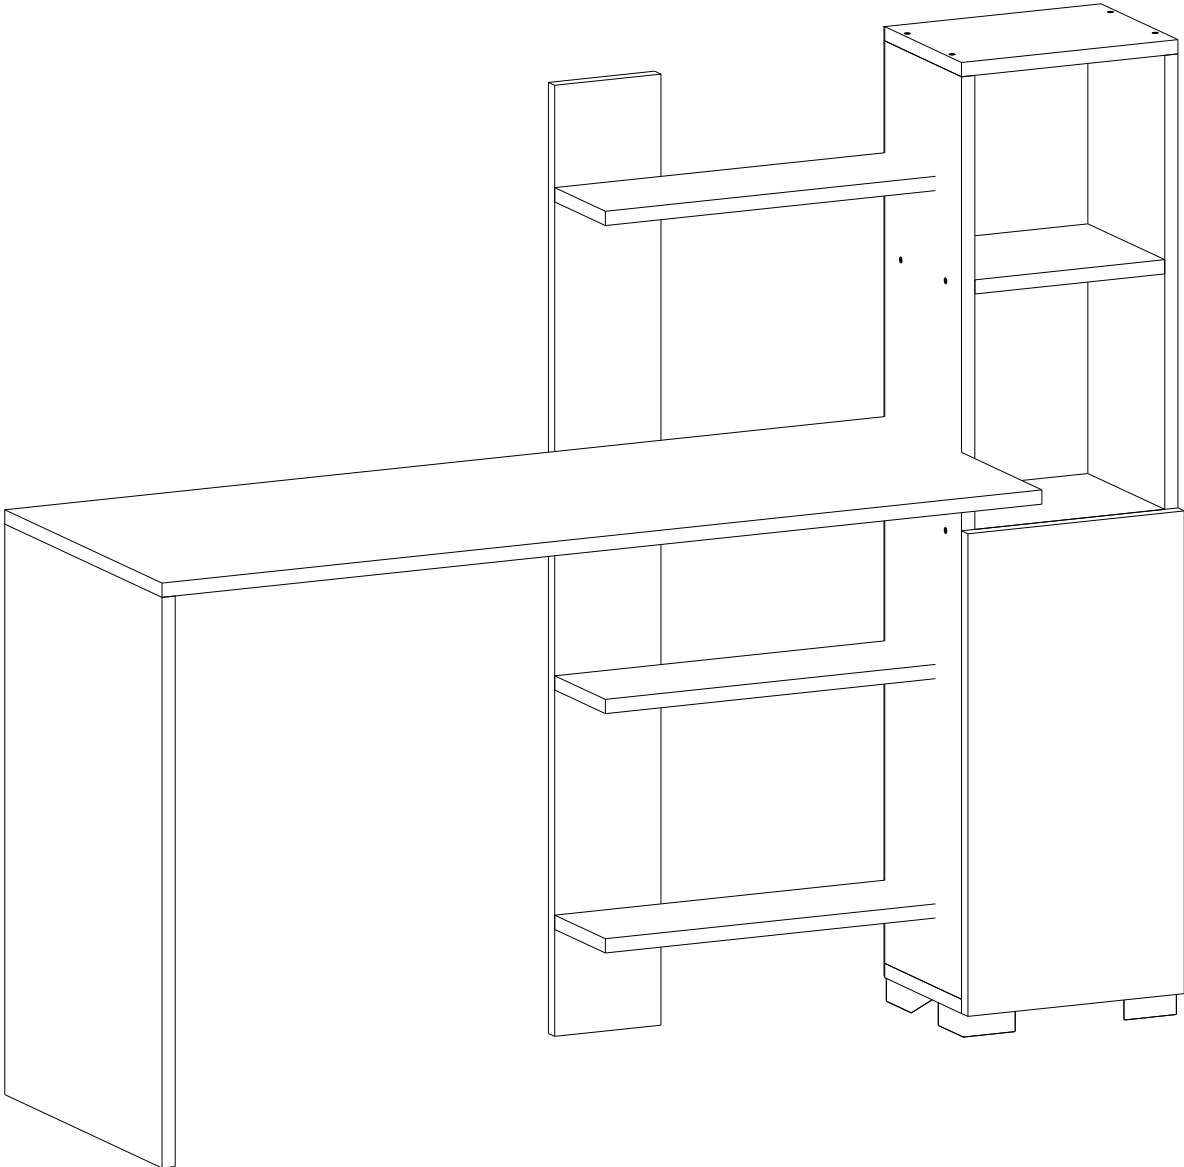

LOREN STUDY DESK

Cm6003

ATTENTION !!

Minifix is the main connection material used in products. Before starting assembly, please check the drawings below.

ACCESSORY LIST

| | | | | |
|--|--|---|--|--|
| A23 Minifix M8  7x | A22 Minifix G18  7x | A04 KVLV  4x | A17 4x50  32x | C01 DM  2x |
| C04 MA  2x | A57 UCA 30mm  4x | A48 AC  25x | A18 3,5x18  16x | A06 18 mm RNK1  7x |
| A10 14mm RNK2  32x | A65 RP  4x | | | |

GENERAL VIEW

1

2

3

4

5

6

7