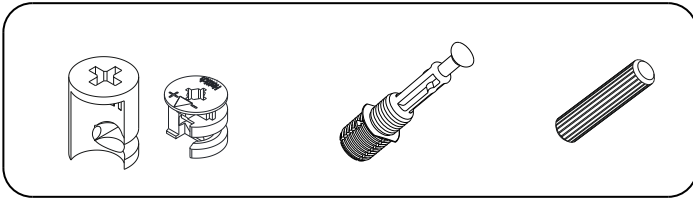

LOREN STUDY DESK

Cm6003

ATTENTION !!

Minifix is the main connection material used in products. Before starting assembly, please check the drawings below.

ACCESSORY LIST

| | | | | |
|--|--|---|--|--|
| A23 Minifix M8  7x | A22 Minifix G18  7x | A04 KVLV  4x | A17 4x50  32x | C01 DM  2x |
| C04 MA  2x | A57 UCA 30mm  4x | A48 AC  25x | A18 3,5x18  16x | A06 18 mm RNK1  7x |
| A10 14mm RNK2  32x | A65 RP  4x | | | |

GENERAL VIEW

1

2

3

4

5

6

7