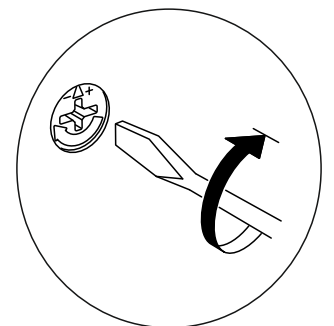

LOREN STUDY DESK

Cm6003

ATTENTION !!

Minifix is the main connection material used in products. Before starting assembly, please check the drawings below.

ACCESSORY LIST

| | | | | |
|--|--|---|--|--|
| A23 Minifix M8  7x | A22 Minifix G18  7x | A04 KVLV  4x | A17 4x50  32x | C01 DM  2x |
| C04 MA  2x | A57 UCA 30mm  4x | A48 AC  25x | A18 3,5x18  16x | A06 18 mm RNK1  7x |
| A10 14mm RNK2  32x | A65 RP  4x | | | |

GENERAL VIEW

1

2

3

4

5

6

7