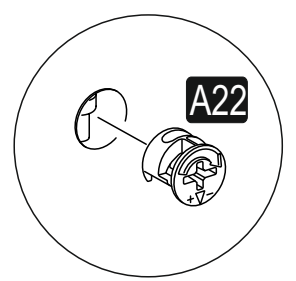

LOREN STUDY DESK

Cm6003

ATTENTION !!

Minifix is the main connection material used in products. Before starting assembly, please check the drawings below.

ACCESSORY LIST

| | | | | |
|--|--|---|--|--|
| A23 Minifix M8  7x | A22 Minifix G18  7x | A04 KVLV  4x | A17 4x50  32x | C01 DM  2x |
| C04 MA  2x | A57 UCA 30mm  4x | A48 AC  25x | A18 3,5x18  16x | A06 18 mm RNK1  7x |
| A10 14mm RNK2  32x | A65 RP  4x | | | |

GENERAL VIEW

1

2

3

4

5

6

7