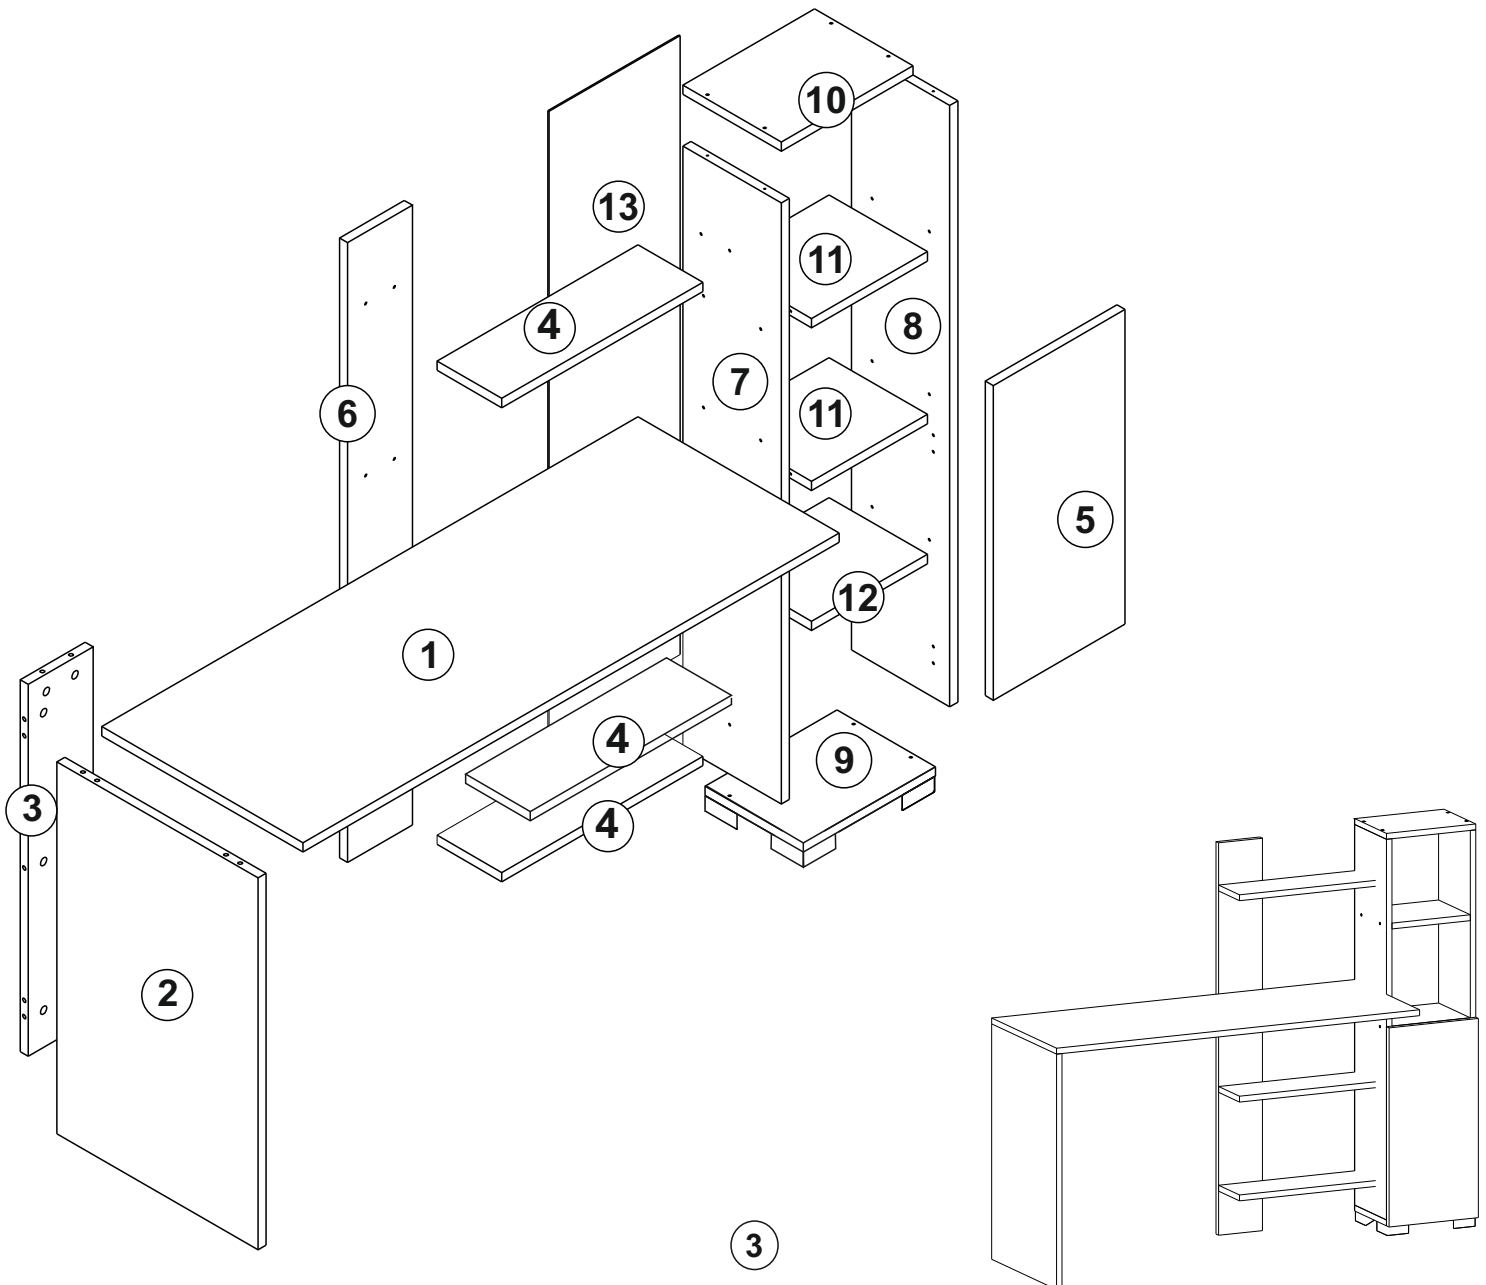

LOREN STUDY DESK

Cm6003

ATTENTION !!

Minifix is the main connection material used in products. Before starting assembly, please check the drawings below.

ACCESSORY LIST

| | | | | |
|--|--|---|--|--|
| A23 Minifix M8  7x | A22 Minifix G18  7x | A04 KVLV  4x | A17 4x50  32x | C01 DM  2x |
| C04 MA  2x | A57 UCA 30mm  4x | A48 AC  25x | A18 3,5x18  16x | A06 18 mm RNK1  7x |
| A10 14mm RNK2  32x | A65 RP  4x | | | |

GENERAL VIEW

1

2

3

4

5

6

7

8

9

10