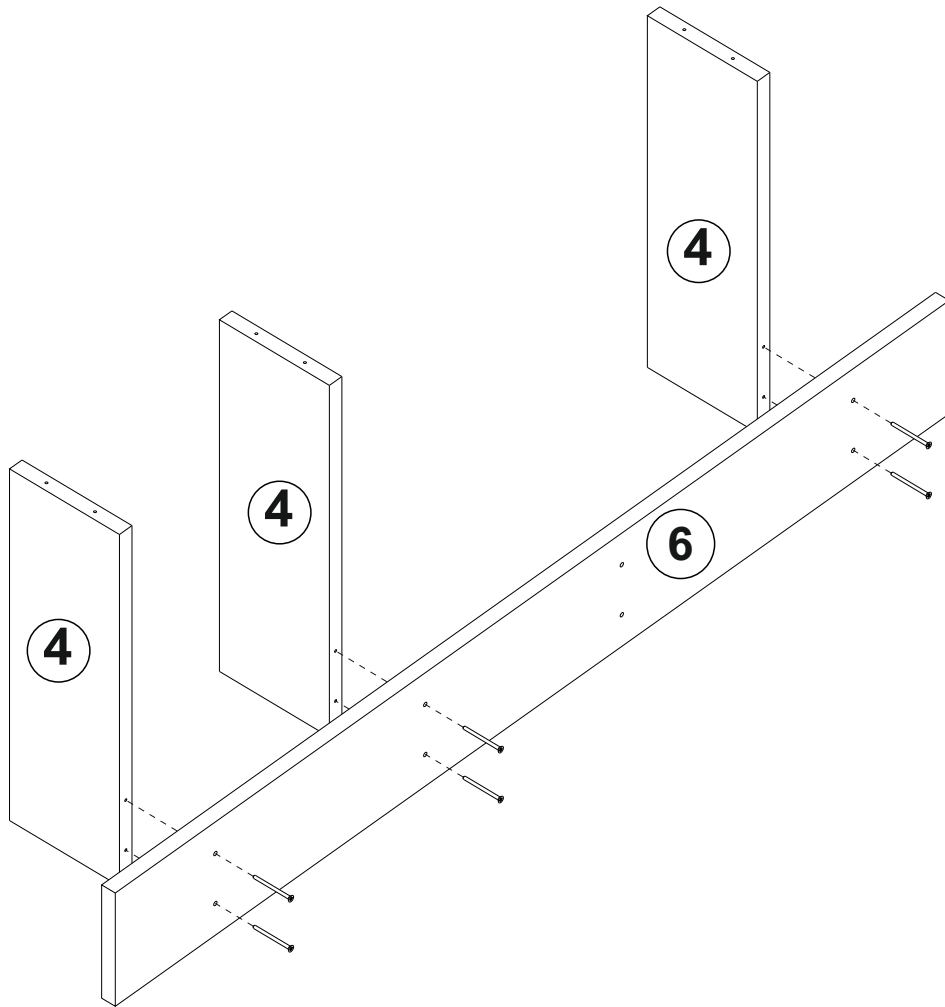

LOREN STUDY DESK

Cm6003

ATTENTION !!

Minifix is the main connection material used in products. Before starting assembly, please check the drawings below.

ACCESSORY LIST

| | | | | |
|--|--|---|--|--|
| A23 Minifix M8  7x | A22 Minifix G18  7x | A04 KVLV  4x | A17 4x50  32x | C01 DM  2x |
| C04 MA  2x | A57 UCA 30mm  4x | A48 AC  25x | A18 3,5x18  16x | A06 18 mm RNK1  7x |
| A10 14mm RNK2  32x | A65 RP  4x | | | |

GENERAL VIEW

1

2

3

4

5

6

7