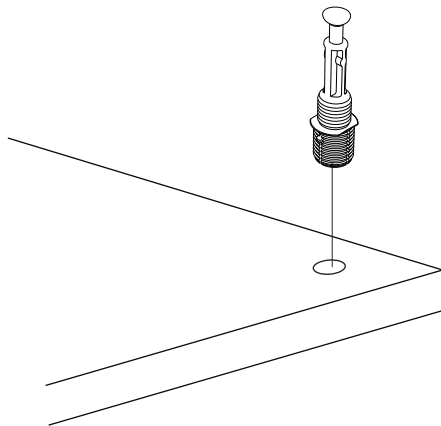

LOREN STUDY DESK

Cm6003

ATTENTION !!

Minifix is the main connection material used in products. Before starting assembly, please check the drawings below.

ACCESSORY LIST

| | | | | |
|--|--|---|--|--|
| A23 Minifix M8  7x | A22 Minifix G18  7x | A04 KVLV  4x | A17 4x50  32x | C01 DM  2x |
| C04 MA  2x | A57 UCA 30mm  4x | A48 AC  25x | A18 3,5x18  16x | A06 18 mm RNK1  7x |
| A10 14mm RNK2  32x | A65 RP  4x | | | |

GENERAL VIEW

1

2

3

4

5

6

7