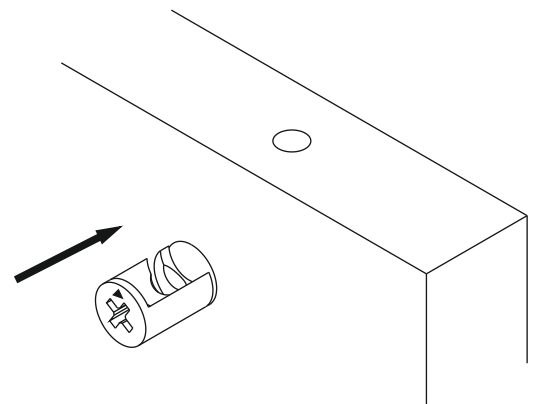

LOREN STUDY DESK

Cm6003

ATTENTION !!

Minifix is the main connection material used in products. Before starting assembly, please check the drawings below.

ACCESSORY LIST

| | | | | |
|--|--|---|--|--|
| A23 Minifix M8  7x | A22 Minifix G18  7x | A04 KVLV  4x | A17 4x50  32x | C01 DM  2x |
| C04 MA  2x | A57 UCA 30mm  4x | A48 AC  25x | A18 3,5x18  16x | A06 18 mm RNK1  7x |
| A10 14mm RNK2  32x | A65 RP  4x | | | |

GENERAL VIEW

1

2

3

4

5

6

7