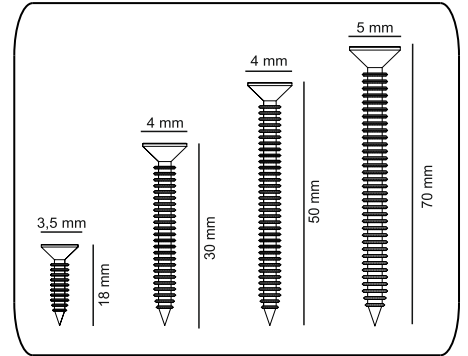

LOREN STUDY DESK

Cm6003

ATTENTION !!

Minifix is the main connection material used in products. Before starting assembly, please check the drawings below.

ACCESSORY LIST

| | | | | |
|--|--|---|--|--|
| A23 Minifix M8  7x | A22 Minifix G18  7x | A04 KVLV  4x | A17 4x50  32x | C01 DM  2x |
| C04 MA  2x | A57 UCA 30mm  4x | A48 AC  25x | A18 3,5x18  16x | A06 18 mm RNK1  7x |
| A10 14mm RNK2  32x | A65 RP  4x | | | |

GENERAL VIEW

1

2

3

4

5

6

7