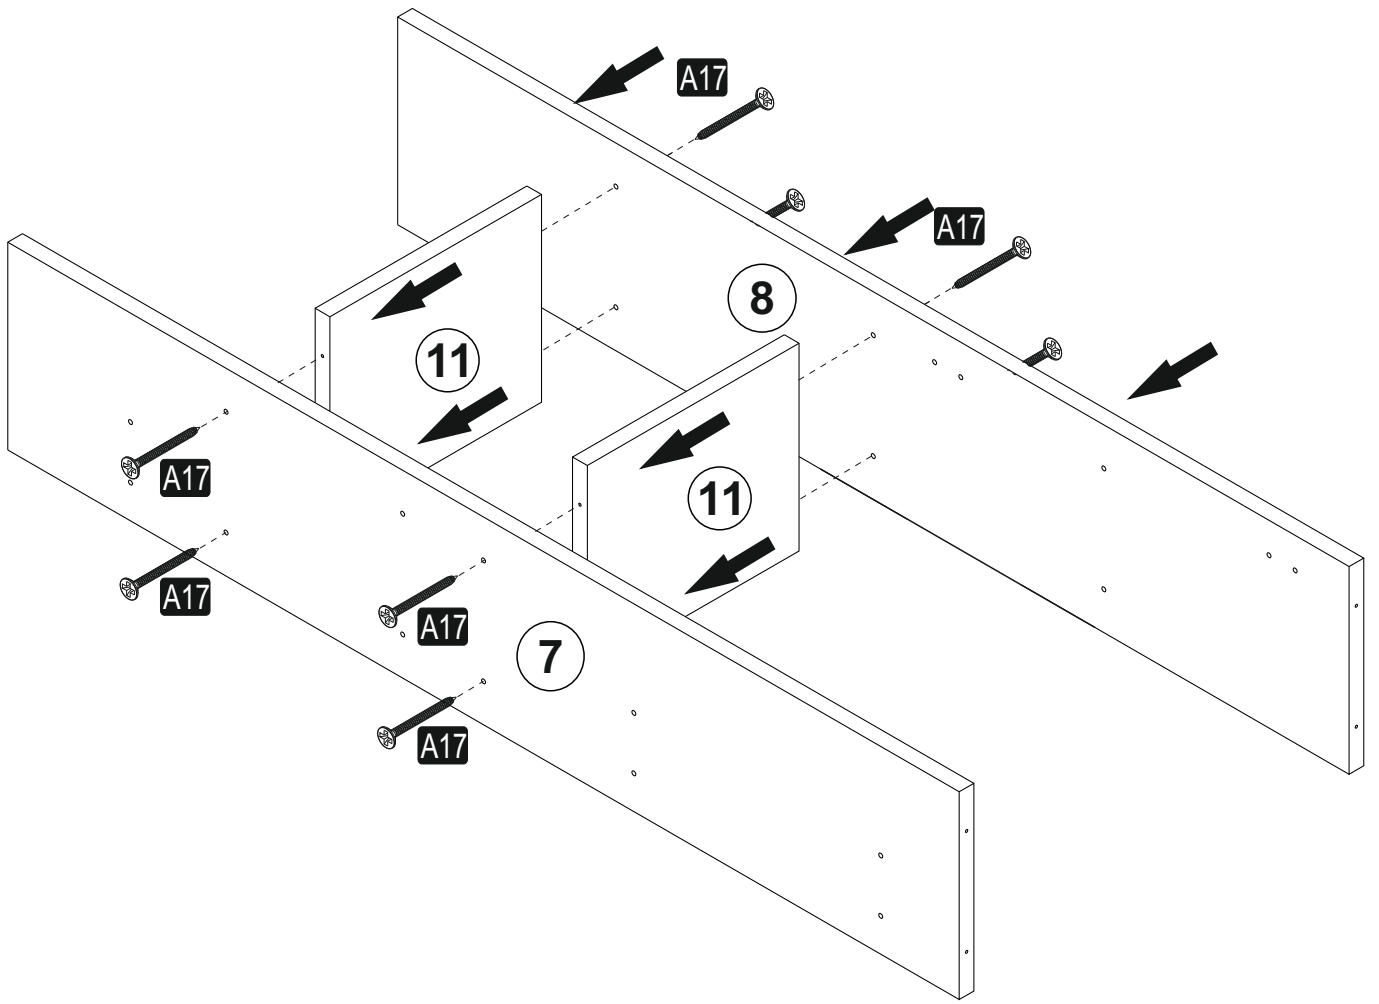

LOREN STUDY DESK

Cm6003

ATTENTION !!

Minifix is the main connection material used in products. Before starting assembly, please check the drawings below.

ACCESSORY LIST

| | | | | |
|--|--|---|--|--|
| A23 Minifix M8  7x | A22 Minifix G18  7x | A04 KVLV  4x | A17 4x50  32x | C01 DM  2x |
| C04 MA  2x | A57 UCA 30mm  4x | A48 AC  25x | A18 3,5x18  16x | A06 18 mm RNK1  7x |
| A10 14mm RNK2  32x | A65 RP  4x | | | |

GENERAL VIEW

1

2

3

4

5

6

7