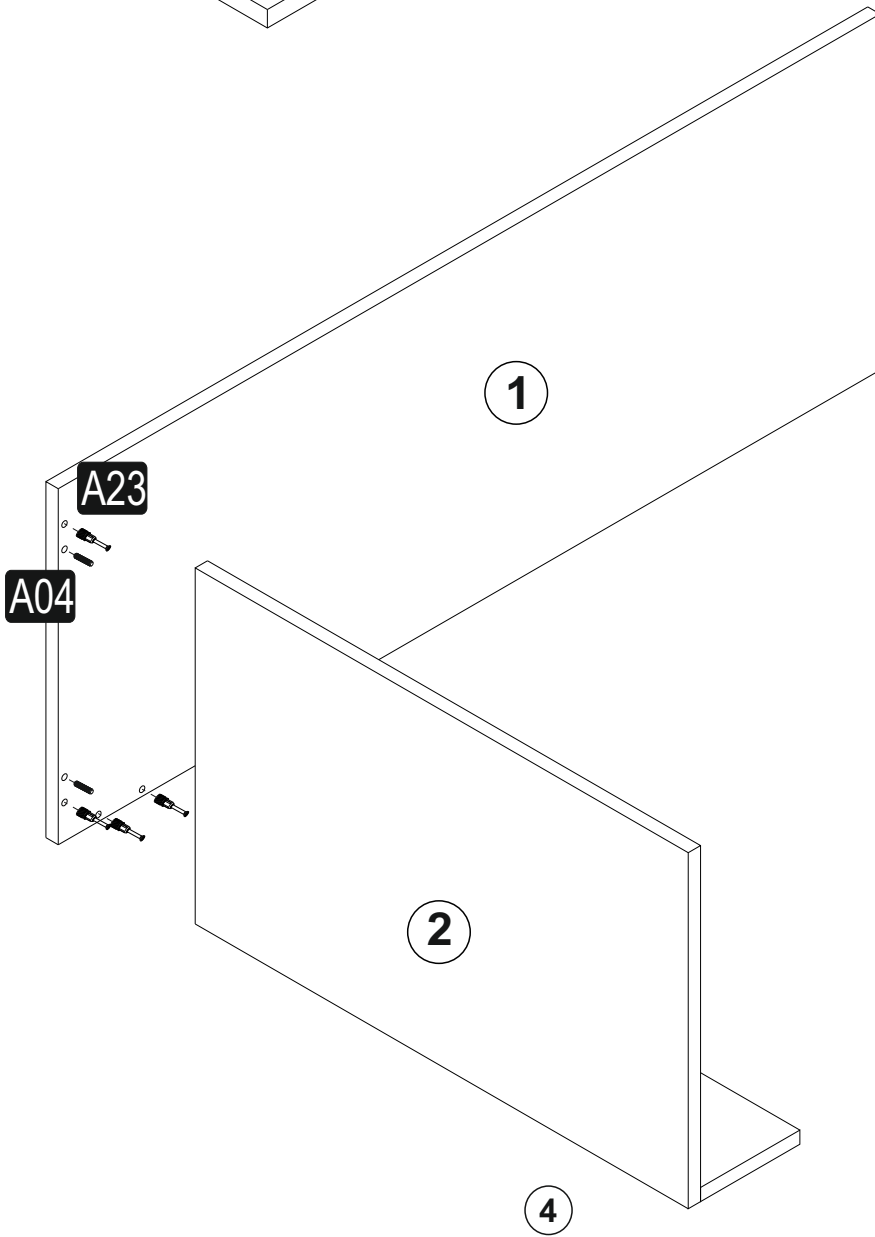

LOREN STUDY DESK

Cm6003

ATTENTION !!

Minifix is the main connection material used in products. Before starting assembly, please check the drawings below.

ACCESSORY LIST

| | | | | |
|--|--|---|--|--|
| A23 Minifix M8  7x | A22 Minifix G18  7x | A04 KVLV  4x | A17 4x50  32x | C01 DM  2x |
| C04 MA  2x | A57 UCA 30mm  4x | A48 AC  25x | A18 3,5x18  16x | A06 18 mm RNK1  7x |
| A10 14mm RNK2  32x | A65 RP  4x | | | |

GENERAL VIEW

1

2

3

4

5

6

7

8

9

10