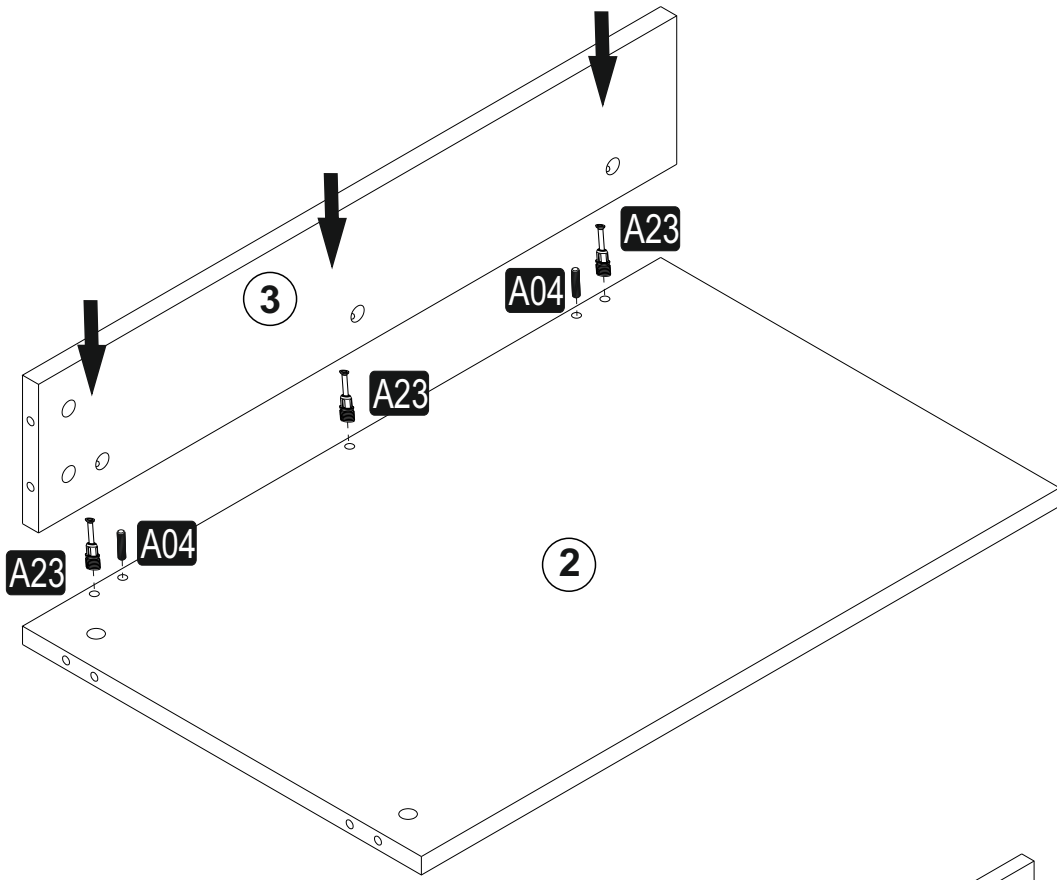

LOREN STUDY DESK

Cm6003

ATTENTION !!

Minifix is the main connection material used in products. Before starting assembly, please check the drawings below.

ACCESSORY LIST

| | | | | |
|--|--|---|--|--|
| A23 Minifix M8  7x | A22 Minifix G18  7x | A04 KVLV  4x | A17 4x50  32x | C01 DM  2x |
| C04 MA  2x | A57 UCA 30mm  4x | A48 AC  25x | A18 3,5x18  16x | A06 18 mm RNK1  7x |
| A10 14mm RNK2  32x | A65 RP  4x | | | |

GENERAL VIEW

1

2

3

4

5

6

7

8

9

10