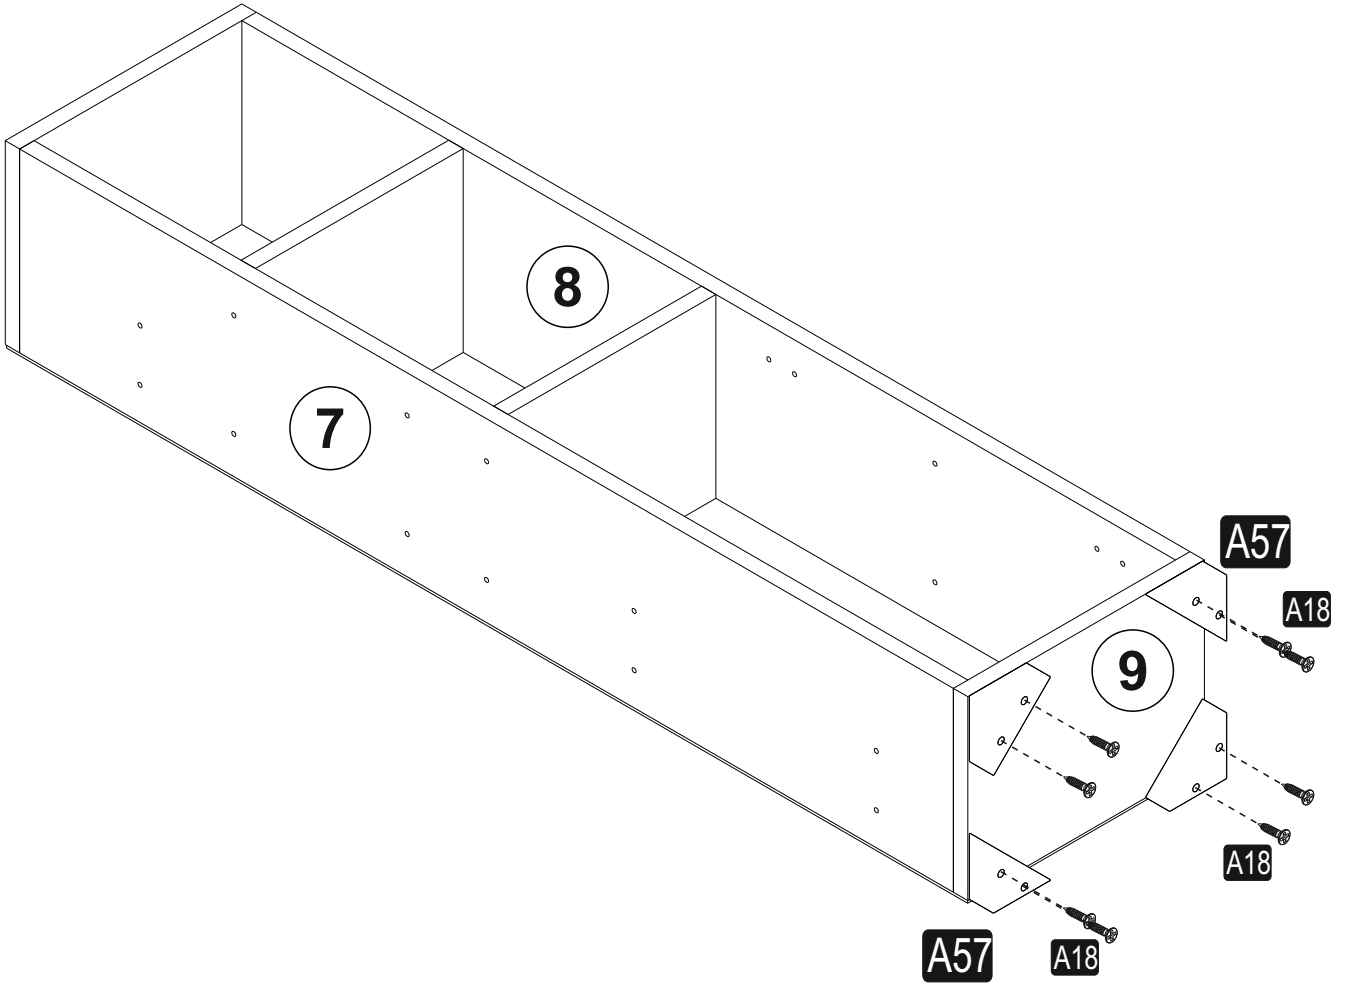

LOREN STUDY DESK

Cm6003

ATTENTION !!

Minifix is the main connection material used in products. Before starting assembly, please check the drawings below.

ACCESSORY LIST

| | | | | |
|--|--|---|--|--|
| A23 Minifix M8  7x | A22 Minifix G18  7x | A04 KVLV  4x | A17 4x50  32x | C01 DM  2x |
| C04 MA  2x | A57 UCA 30mm  4x | A48 AC  25x | A18 3,5x18  16x | A06 18 mm RNK1  7x |
| A10 14mm RNK2  32x | A65 RP  4x | | | |

GENERAL VIEW

1

2

3

4

5

6

7