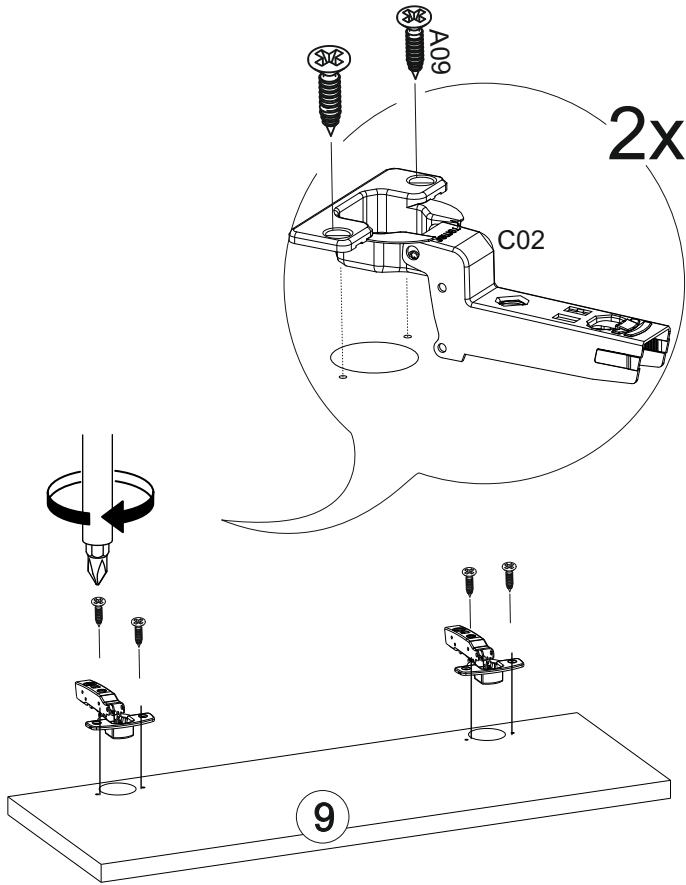

4x

C04 - 5mm YDB Mnt

4x

BROS TV ÜNİTESİ BROS TV ÜNİTİ

Part #1	1x
Part #2	1x
Part #3	1x
Part #4	1x
Part #5	1x
Part #6	1x
Part #7	1x
Part #8	2x
Part #9	2x

TOTAL 11X

Disassembled Parts Demonte Parçalar

1

2

3

4

5

6

7

<http://www.ruumstore.com/>