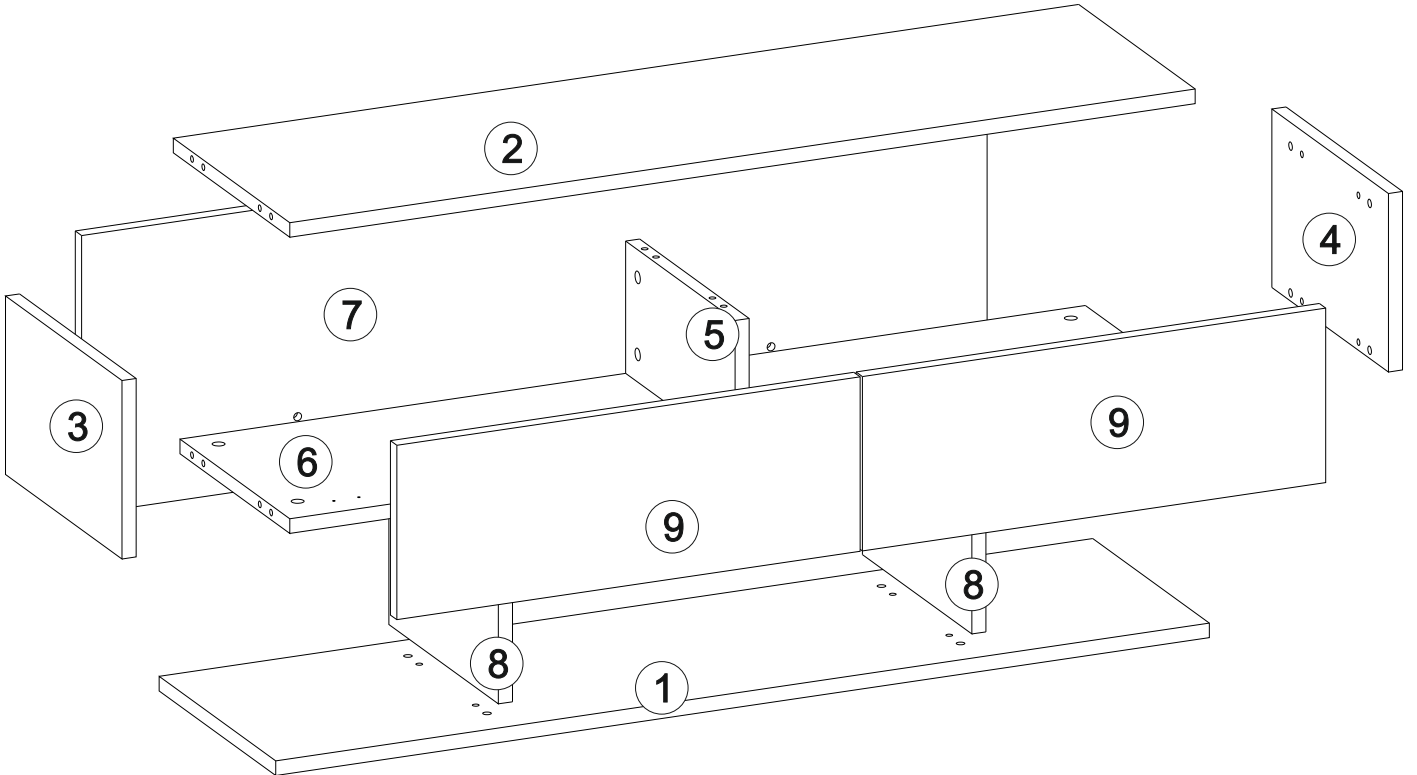

4x

C04 - 5mm YDB Mnt

4x

BROS TV ÜNİTESİ BROS TV ÜNİTİ

Part #1	1x
Part #2	1x
Part #3	1x
Part #4	1x
Part #5	1x
Part #6	1x
Part #7	1x
Part #8	2x
Part #9	2x

TOTAL 11X

Disassembled Parts Demonte Parçalar

1