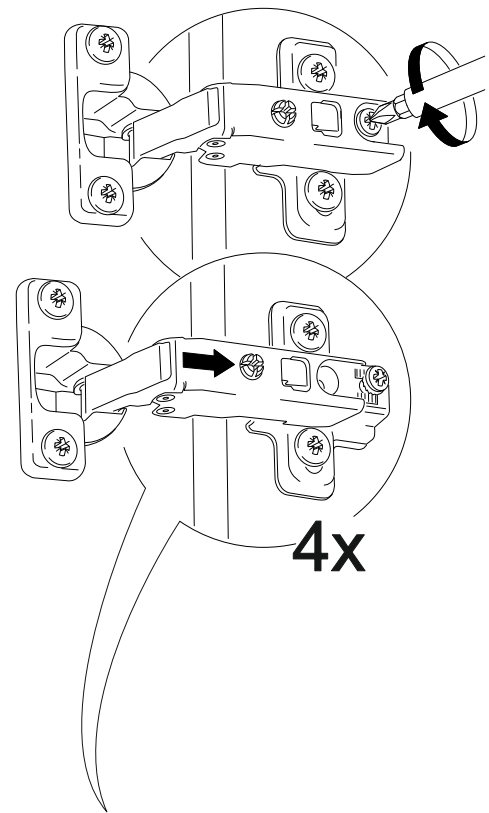

4x

C04 - 5mm YDB Mnt

4x

BROS TV ÜNİTESİ BROS TV ÜNİTİ

Part #1	1x
Part #2	1x
Part #3	1x
Part #4	1x
Part #5	1x
Part #6	1x
Part #7	1x
Part #8	2x
Part #9	2x

TOTAL 11X

Disassembled Parts Demonte Parçalar

1

2

3

4

5

6

7

<http://www.ruumstore.com/>