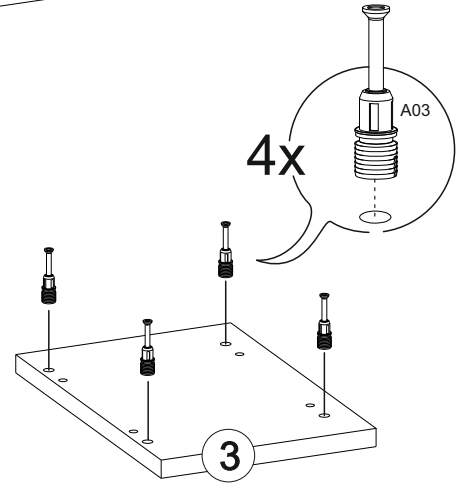

4x

C04 - 5mm YDB Mnt

4x

BROS TV ÜNİTESİ BROS TV ÜNİTİ

Part #1	1x
Part #2	1x
Part #3	1x
Part #4	1x
Part #5	1x
Part #6	1x
Part #7	1x
Part #8	2x
Part #9	2x

TOTAL 11X

Disassembled Parts Demonte Parçalar

1

2

3

4

5

6

7

<http://www.ruumstore.com/>