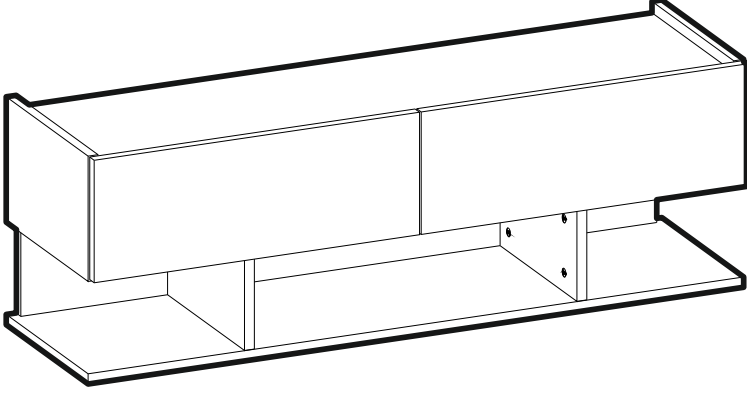

4x

C04 - 5mm YDB Mnt

4x

BROS TV ÜNİTESİ BROS TV ÜNİTİ

Part #1	1x
Part #2	1x
Part #3	1x
Part #4	1x
Part #5	1x
Part #6	1x
Part #7	1x
Part #8	2x
Part #9	2x

TOTAL 11X

Disassembled Parts Demonte Parçalar

1