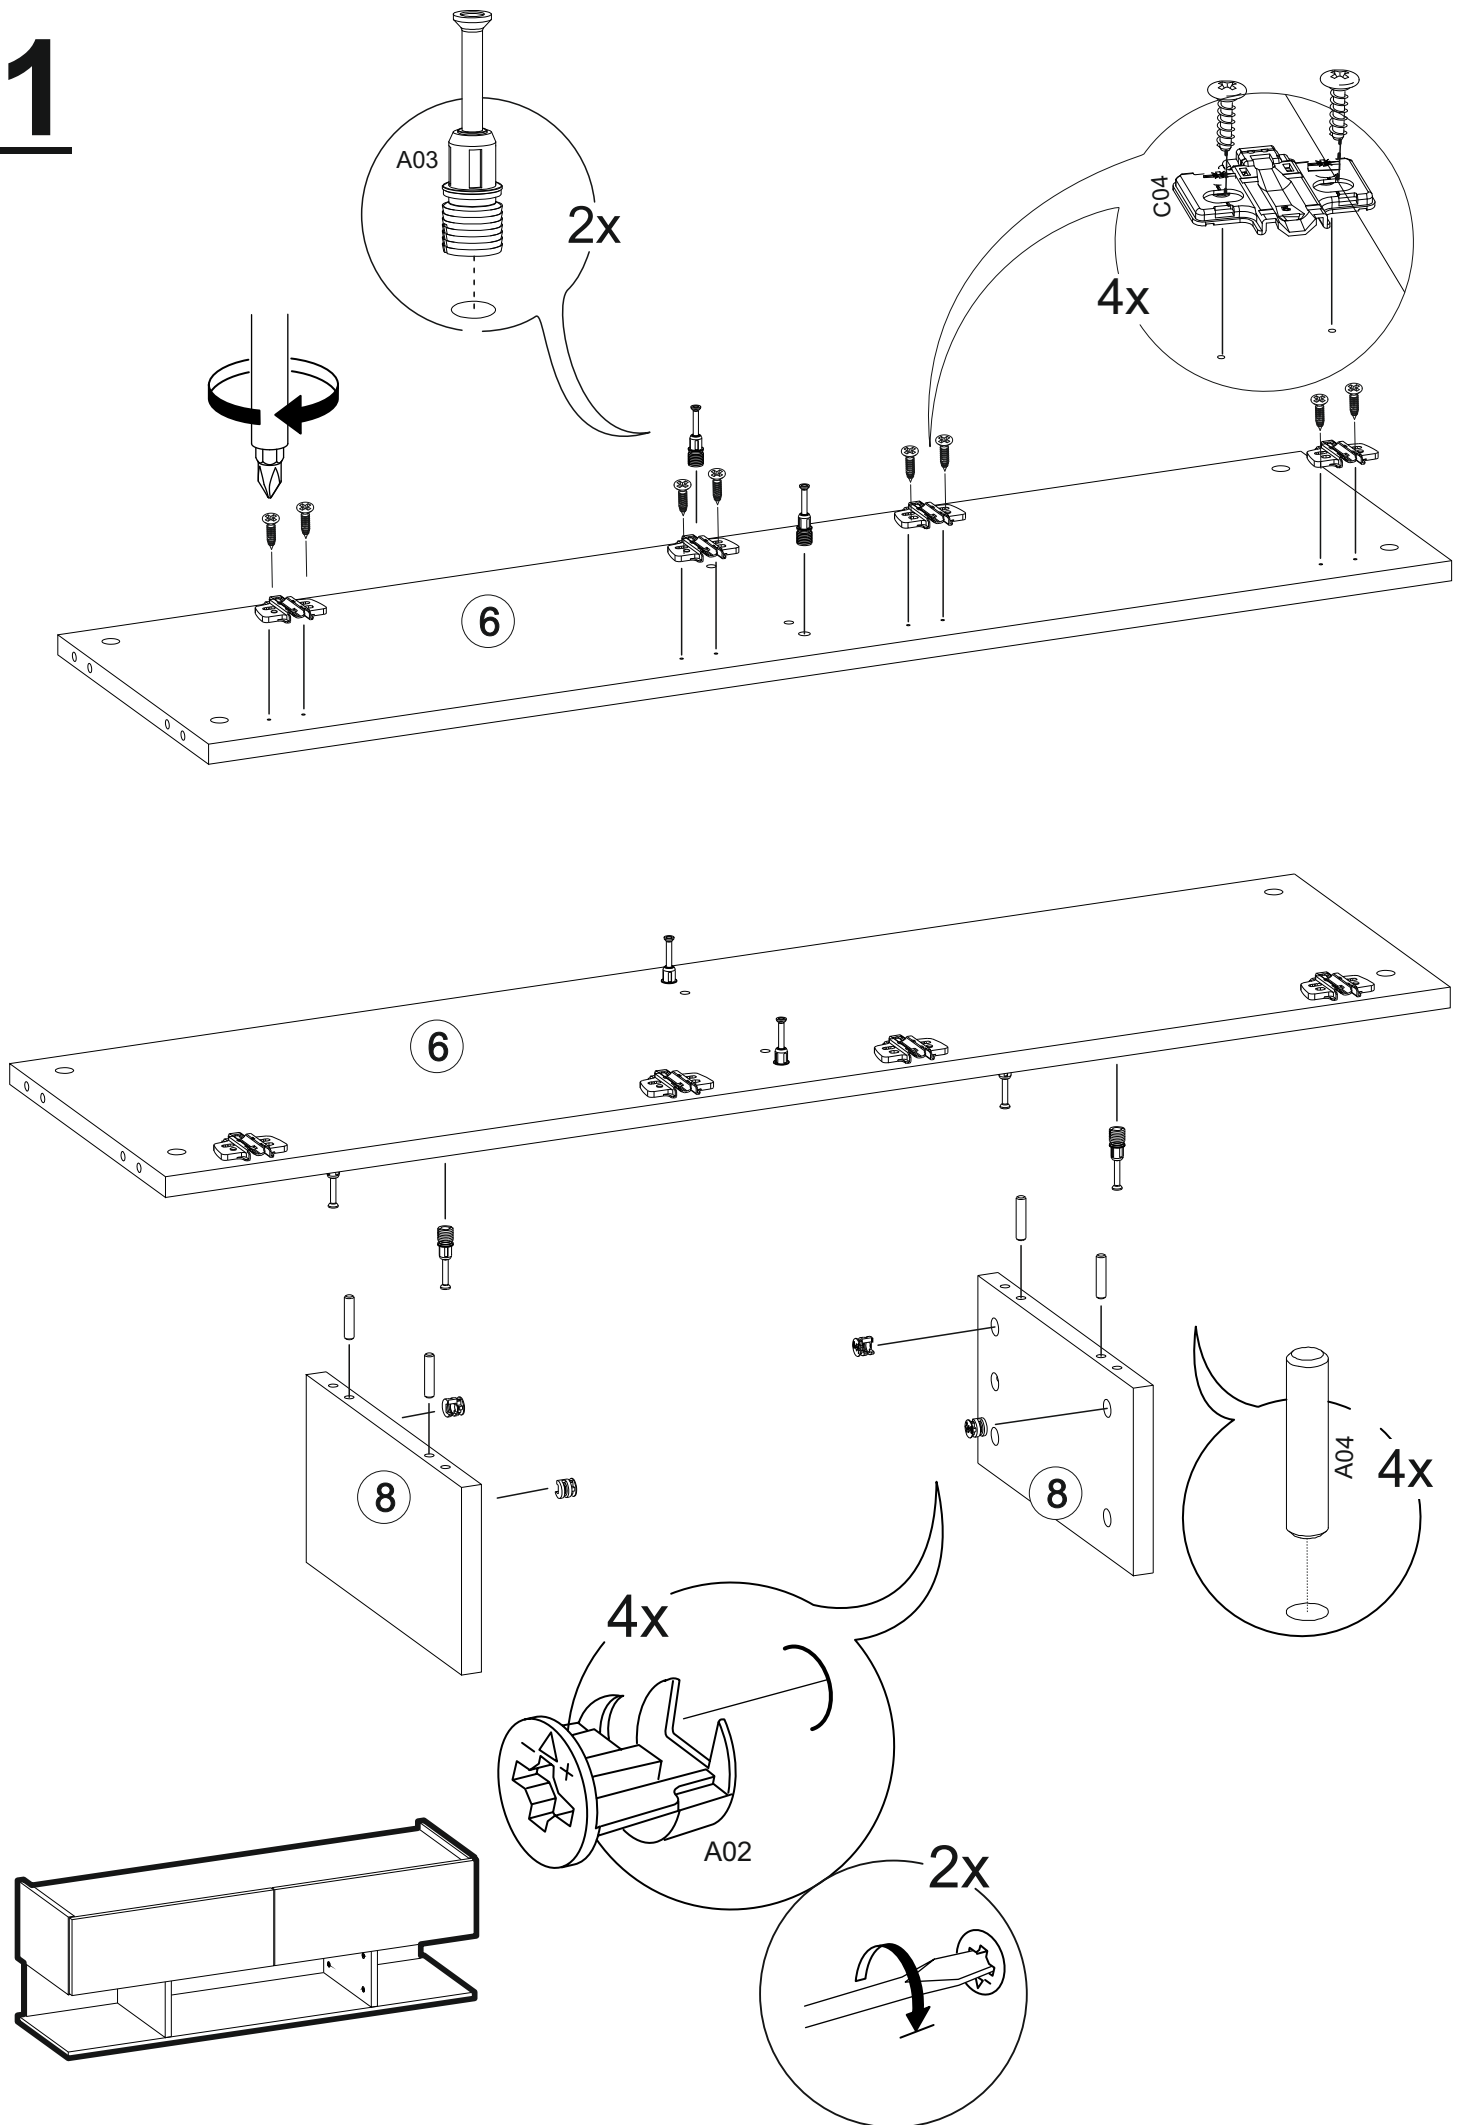

4x

C04 - 5mm YDB Mnt

4x

BROS TV ÜNİTESİ BROS TV ÜNİTİ

Part #1	1x
Part #2	1x
Part #3	1x
Part #4	1x
Part #5	1x
Part #6	1x
Part #7	1x
Part #8	2x
Part #9	2x

TOTAL 11X

Disassembled Parts Demonte Parçalar

1