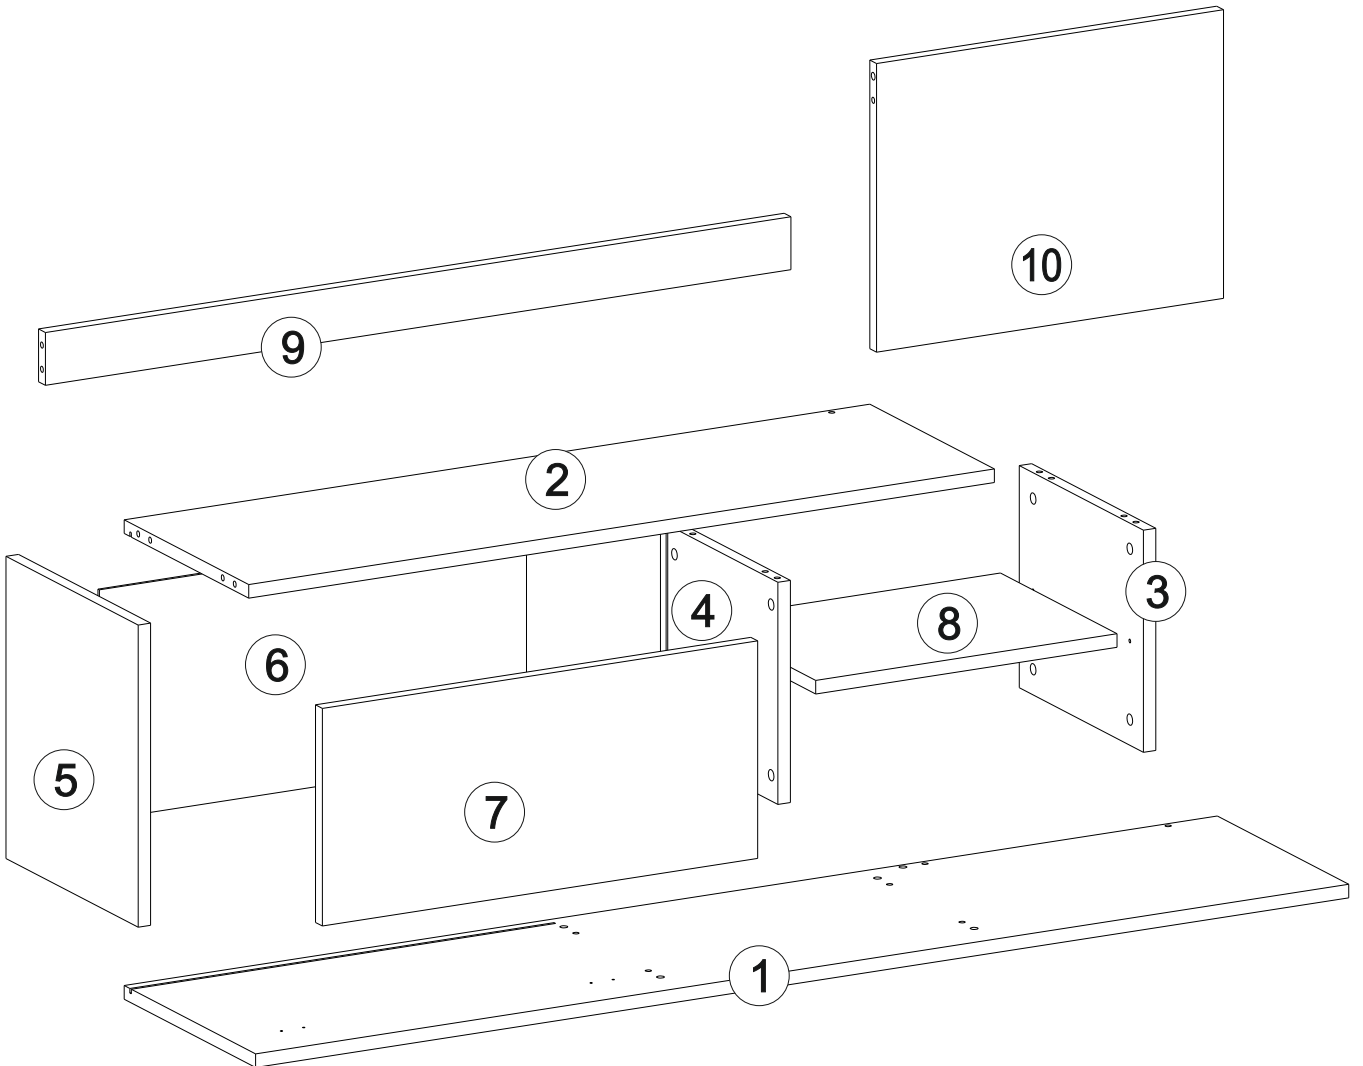

ZEIN TV UNİTESİ ZEIN TV STAND

Part #1	1x
Part #2	1x
Part #3	1x
Part #4	1x
Part #5	1x
Part #6	1x
Part #7	1x
Part #8	1x
Part #9	1x
Part #10	1x

Total **10x**

Disassembled Parts Demonte Parçalar

1

2

4x

4x