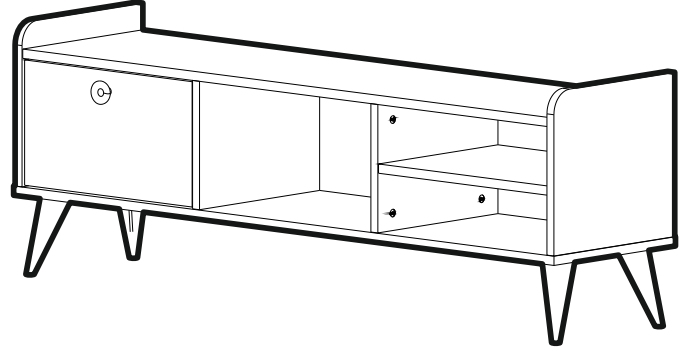

1x

A12 - M4x22 klp vds

1100009000

1x

VENA TV ÜNİTESİ

VENA TV STAND

Part #1	1x
Part #2	1x
Part #3	1x
Part #4	1x
Part #5	1x
Part #6	1x
Part #7	1x
Part #8	1x
Part #9	1x

Total 9x