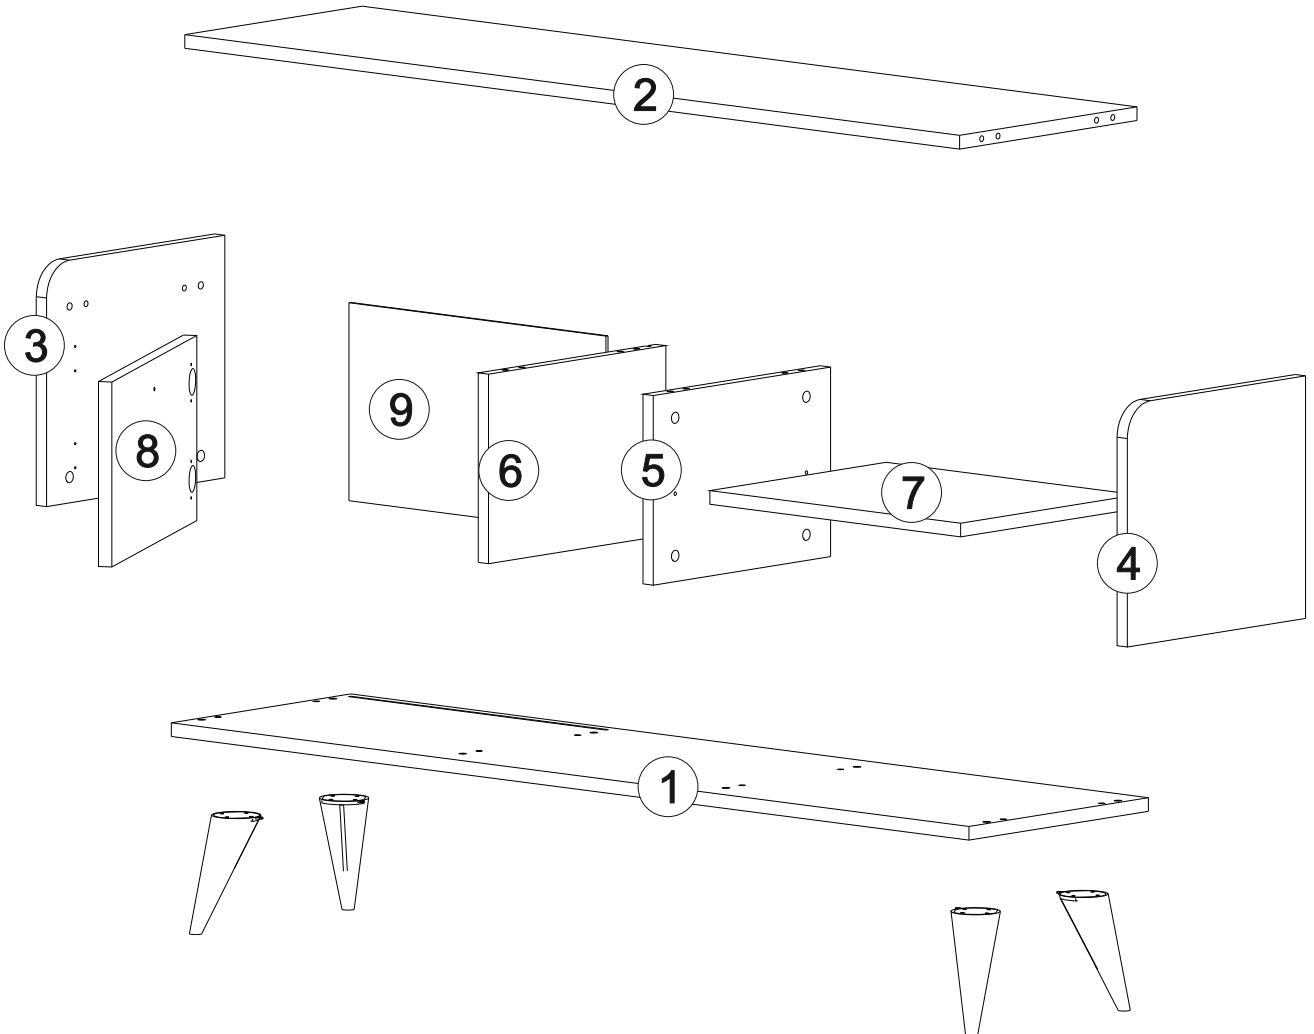

Disassembled Parts

Demonte Parçalar