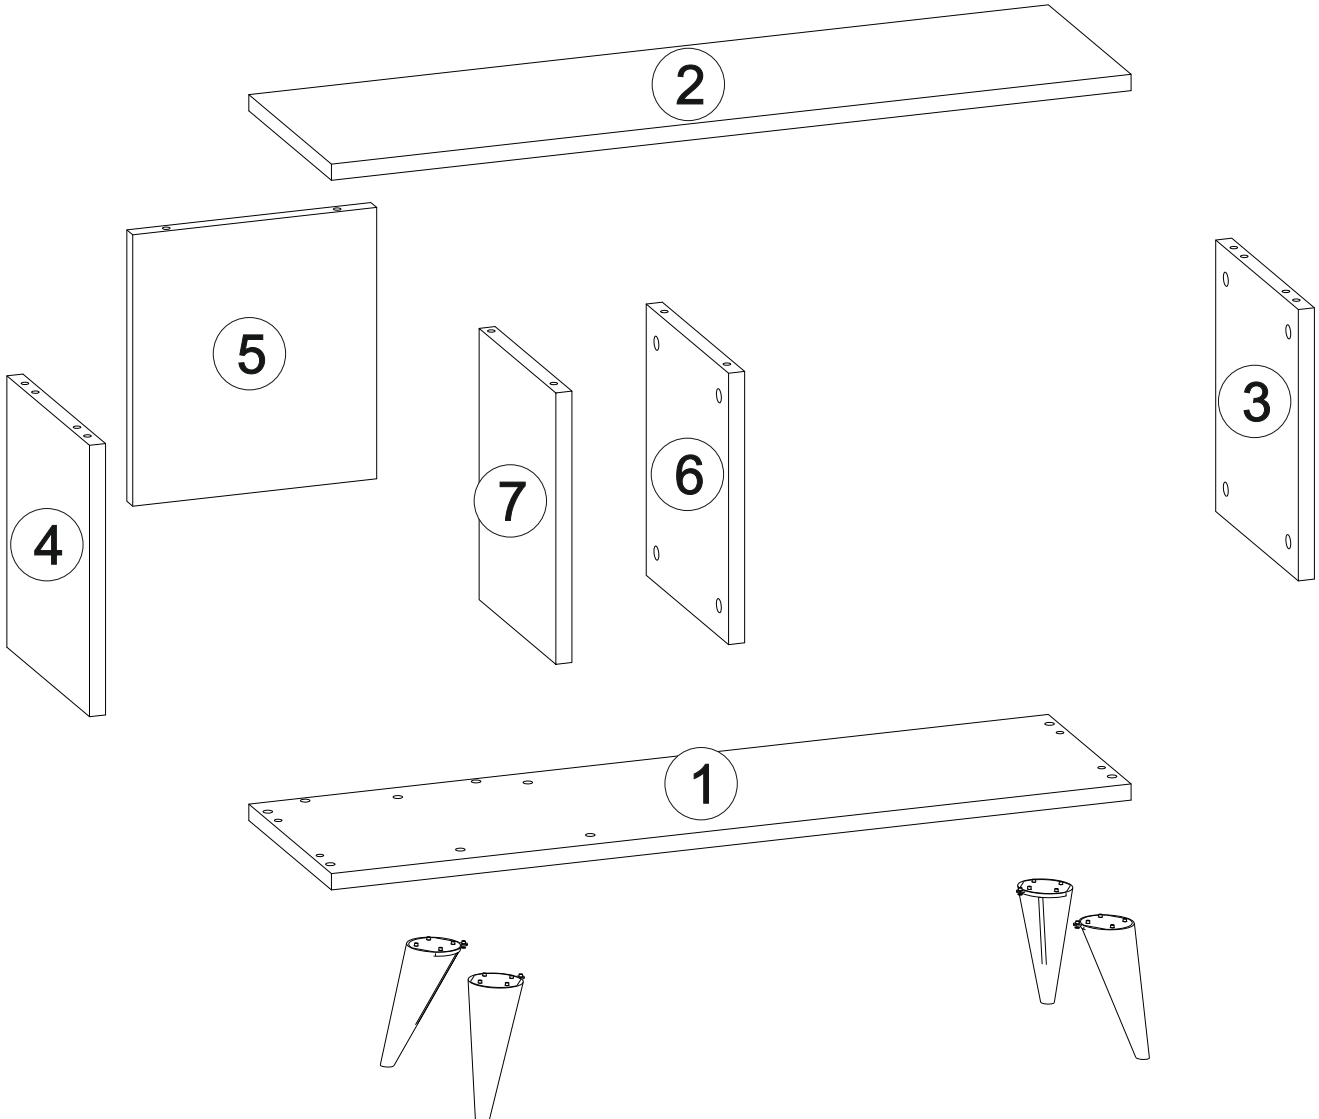

1120021953

4x

NORM TV SEHPASI NORM TV STAND

Part #1	1x
Part #2	1x
Part #3	1x
Part #4	1x
Part #5	1x
Part #6	1x
Part #7	1x

Total **7x**

DEMONTE PARÇALAR DISASSEMBLED PARTS

1

2