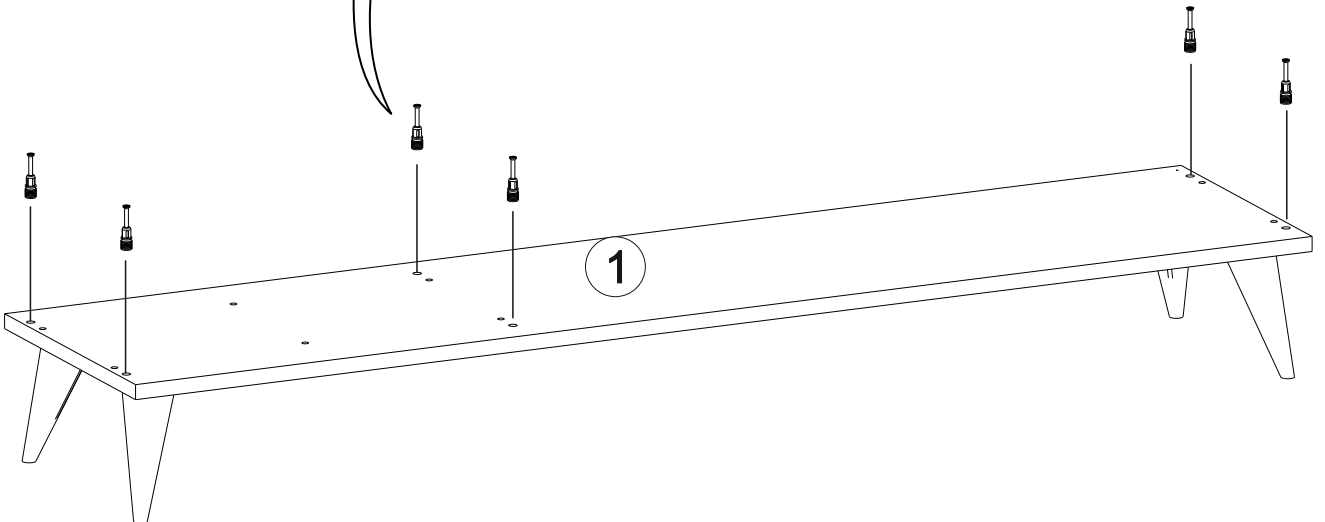

1120021953

4x

NORM TV SEHPASI NORM TV STAND

Part #1	1x
Part #2	1x
Part #3	1x
Part #4	1x
Part #5	1x
Part #6	1x
Part #7	1x

Total **7x**

DEMONTE PARÇALAR DISASSEMBLED PARTS

1

2