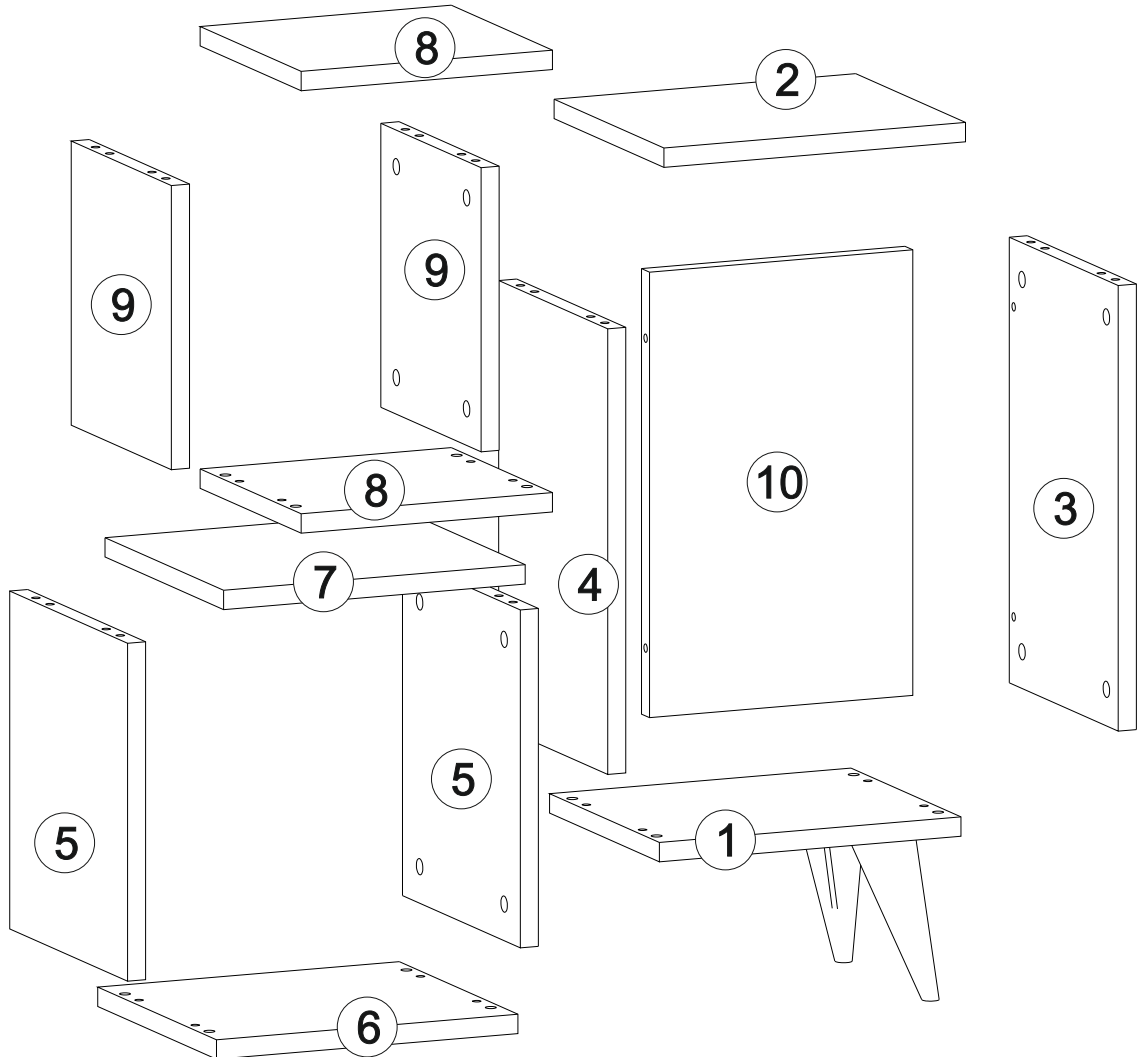

8x

Z04-Konik PLs Ayak

1120021953

2x

MABEL KİTAPLIK MABEL BOOKCASE

Part #1	1x
Part #2	1x
Part #3	1x
Part #4	1x
Part #5	2x
Part #6	1x
Part #7	1x
Part #8	2x
Part #9	2x
Part #10	1x

Total **13x**

Disassembled Parts Demonte Parçalar