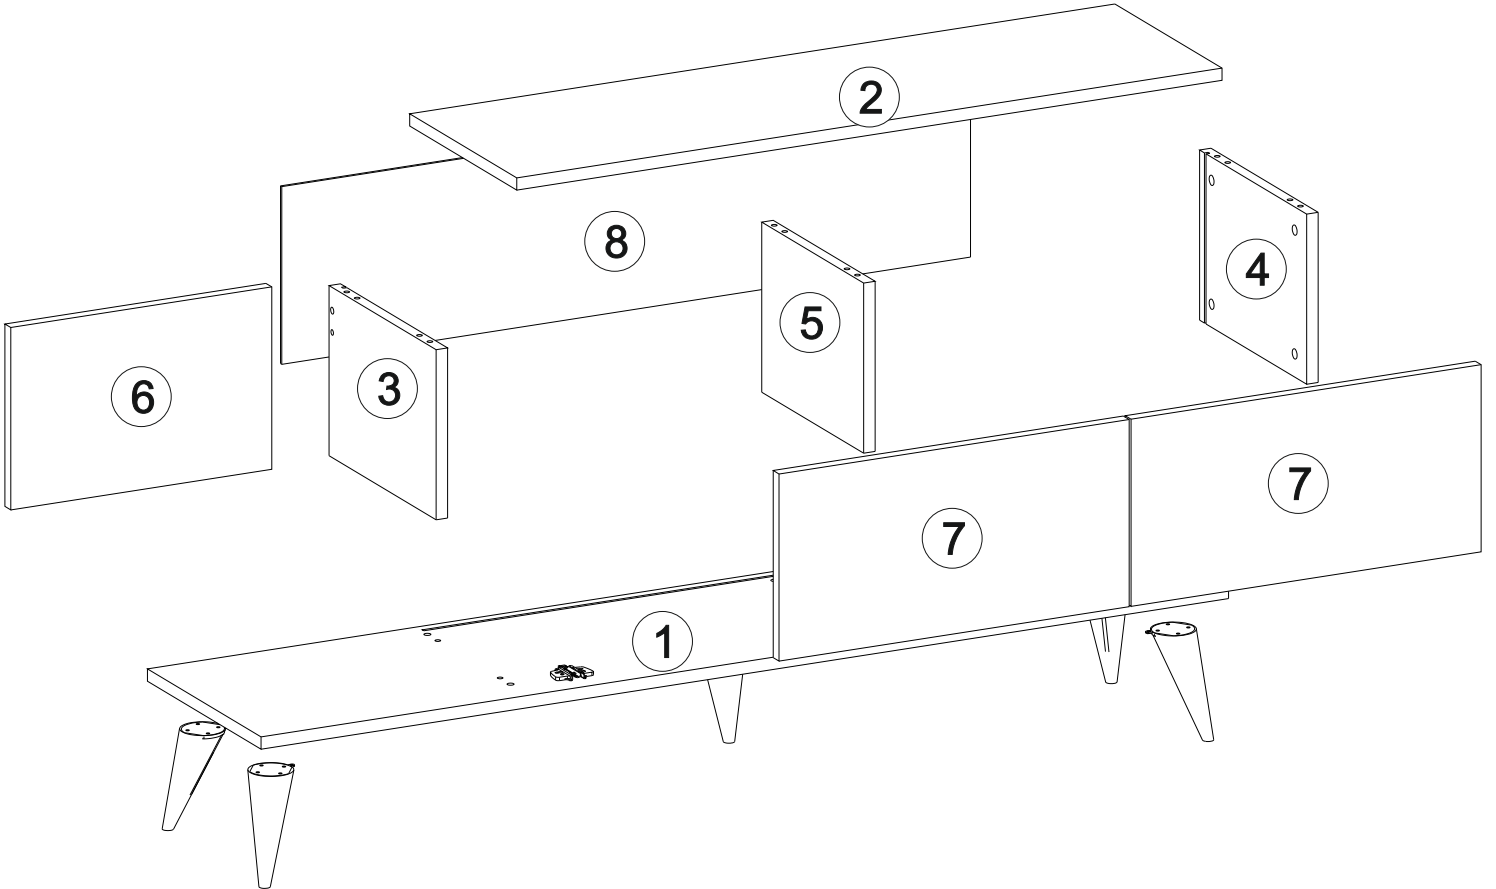

SOHO TV ÜNİTESİ SOHO TV STAND

Part #1	1x
Part #2	1x
Part #3	1x
Part #4	1x
Part #5	1x
Part #6	1x
Part #7	1x
Part #8	1x

Total   **9x**

Disassembled Parts Demonte Parçalar