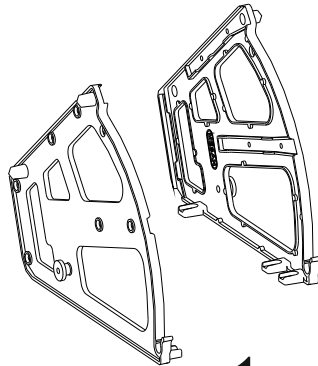

32x

A21 - 3,5x16

1x

A17 - AYAKKABILIK PLS

TONA AYAKKABILIK TONA STAND

Part #1	1x
Part #2	1x
Part #3	1x
Part #4	1x
Part #5	1x
Part #6	1x
Part #7	1x
Part #8	1x
Part #9	1x

Total 9x

DEMONTE PARÇALAR DISASSEMBLED PARTS