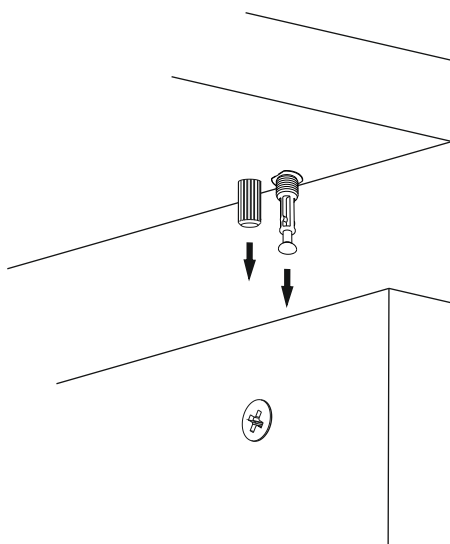

ATTENTION !!

Minifix is the main connection material used in Decortie products. Before starting assembly, please check the drawings below.

ACCESSORY LIST

A02 Minifix k18  12x	A03 Minifix M10  12x	A10 18 mm byz  28x	Z39  5x	A40 çivi  34x
C04  6x	C02 Düz menteşe  6x	A12 50mm  16x	A09 3.5x18  44x	