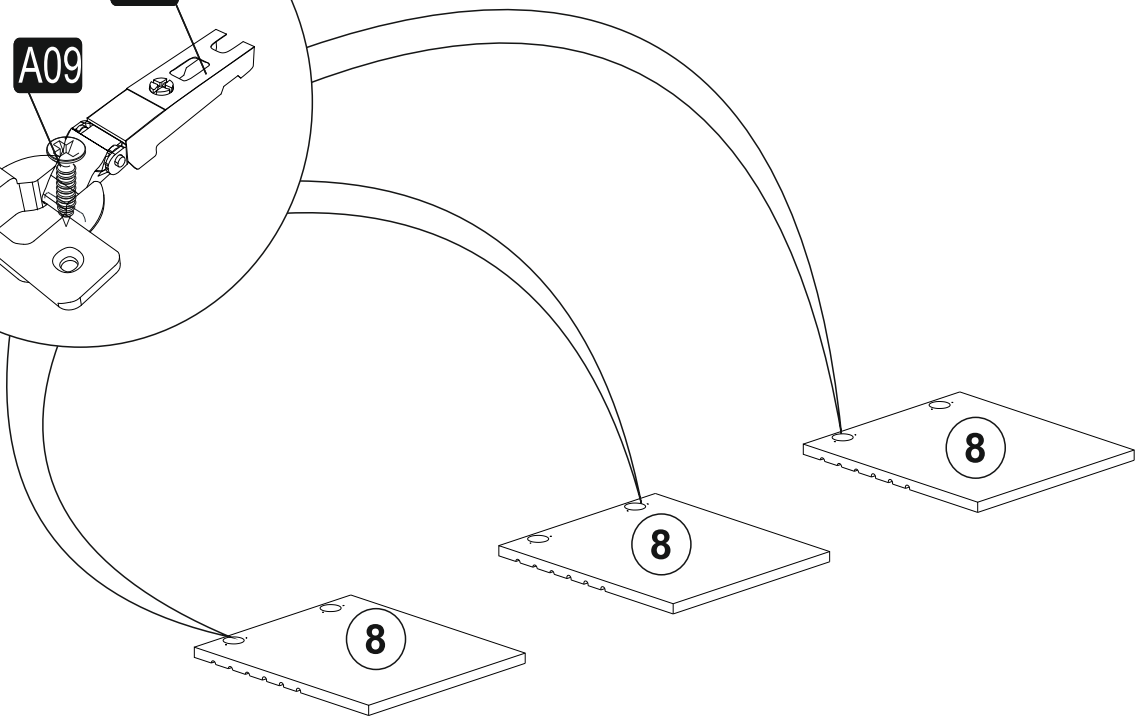

ATTENTION !!

Minifix is the main connection material used in Decortie products. Before starting assembly, please check the drawings below.

ACCESSORY LIST

A02 Minifix k18  12x	A03 Minifix M10  12x	A10 18 mm byz  28x	Z39  5x	A40 çivi  34x
C04  6x	C02 Düz menteşe  6x	A12 50mm  16x	A09 3.5x18  44x	

GENERAL VIEW

1

2

4

3

4

5

5

6

7

A= to connect the hinge to the door
 B= to arrange the door

arrows to show the directions for arrangement of doors.

7

Have you seen our other products?

Sales@decorotika.com