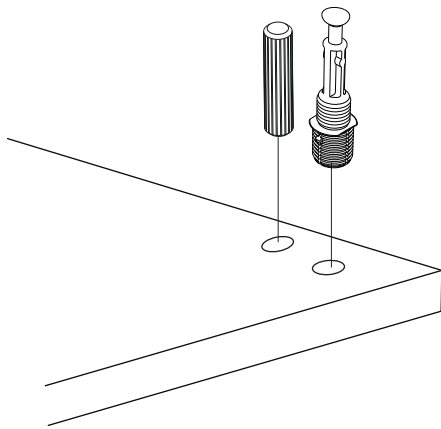

ATTENTION !!

Minifix is the main connection material used in Decortie products. Before starting assembly, please check the drawings below.

ACCESSORY LIST

A02 Minifix k18  12x	A03 Minifix M10  12x	A10 18 mm byz  28x	Z39  5x	A40 çivi  34x
C04  6x	C02 Düz menteşe  6x	A12 50mm  16x	A09 3.5x18  44x	