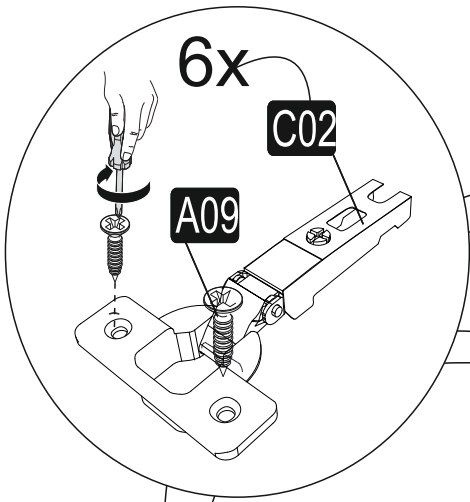

ATTENTION !!

Minifix is the main connection material used in Decortie products. Before starting assembly, please check the drawings below.

ACCESSORY LIST

A02 Minifix k18  12x	A03 Minifix M10  12x	A10 18 mm byz  28x	Z39  5x	A40 çivi  34x
C04  6x	C02 Düz menteşe  6x	A12 50mm  16x	A09 3.5x18  44x	

GENERAL VIEW

1

2

4

3

4

5

5

6

7

A= to connect the hinge to the door
 B= to arrange the door

arrows to show the directions for arrangement of doors.

7

Have you seen our other products?

Sales@decorotika.com