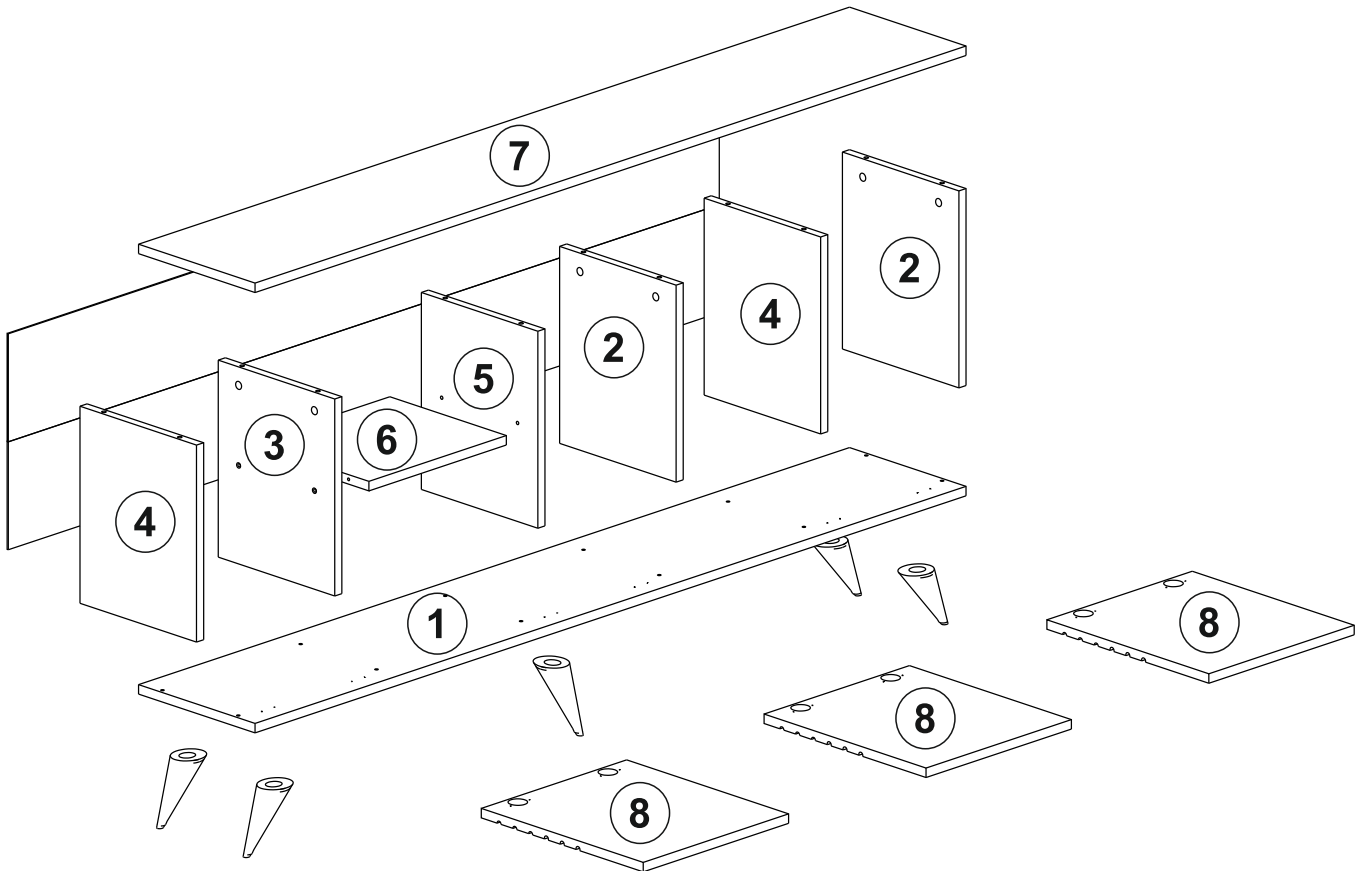

ATTENTION !!

Minifix is the main connection material used in Decortie products. Before starting assembly, please check the drawings below.

ACCESSORY LIST

A02 Minifix k18  12x	A03 Minifix M10  12x	A10 18 mm byz  28x	Z39  5x	A40 çivi  34x
C04  6x	C02 Düz menteşe  6x	A12 50mm  16x	A09 3.5x18  44x	

GENERAL VIEW

1

2

4

3

4

5

5