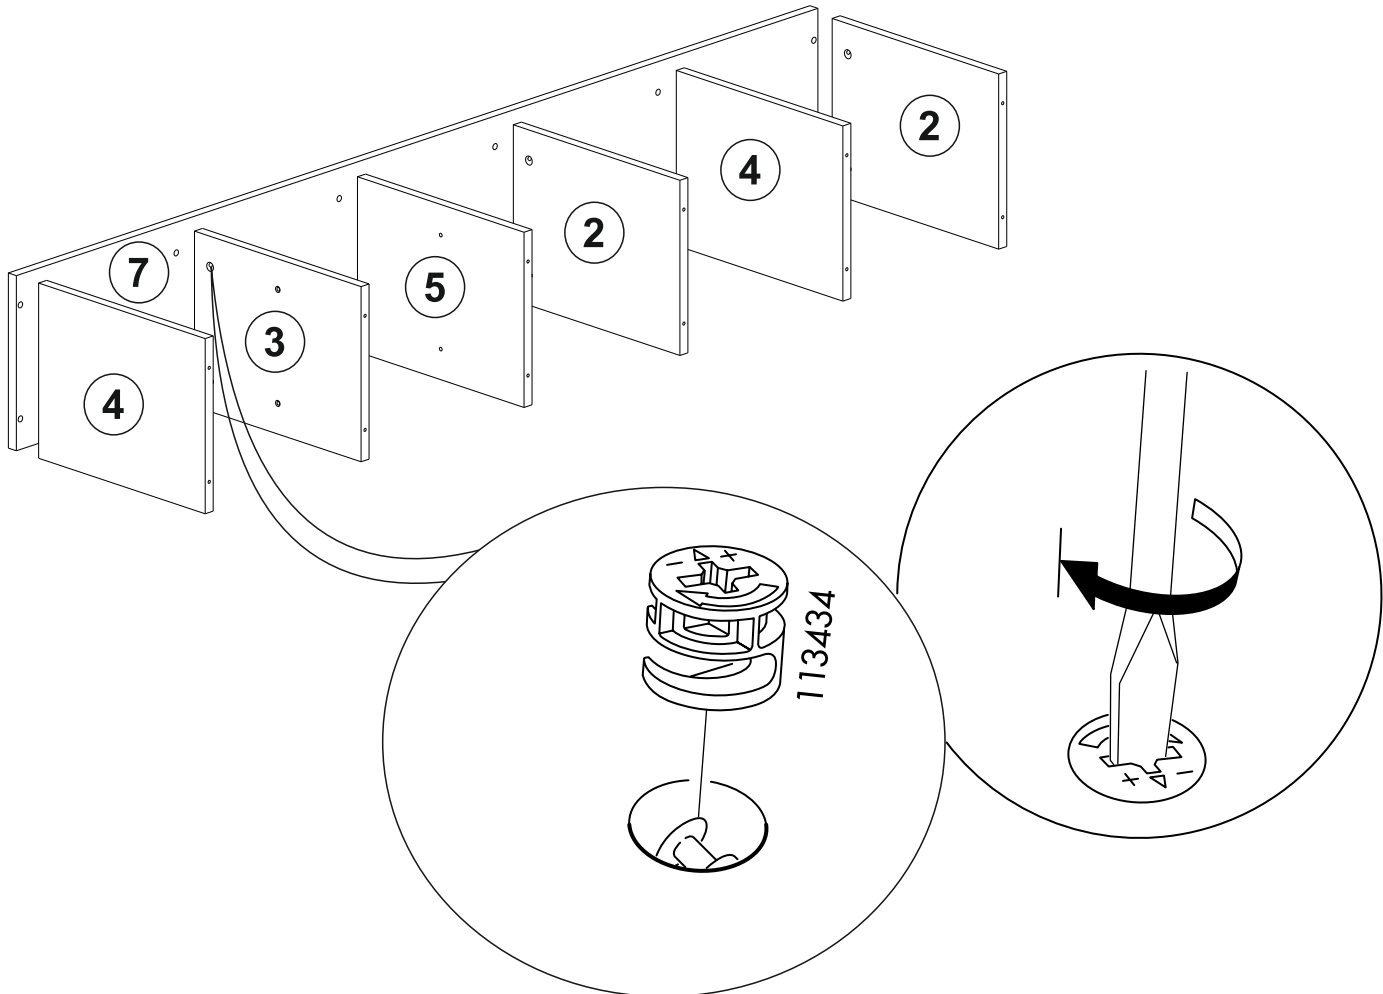

ATTENTION !!

Minifix is the main connection material used in Decortie products. Before starting assembly, please check the drawings below.

ACCESSORY LIST

A02 Minifix k18  12x	A03 Minifix M10  12x	A10 18 mm byz  28x	Z39  5x	A40 çivi  34x
C04  6x	C02 Düz menteşe  6x	A12 50mm  16x	A09 3.5x18  44x	

GENERAL VIEW

1

2

4

3

4

5

5

6

7

A= to connect the hinge to the door
 B= to arrange the door

arrows to show the directions for arrangement of doors.

7

Have you seen our other products?

Sales@decorotika.com