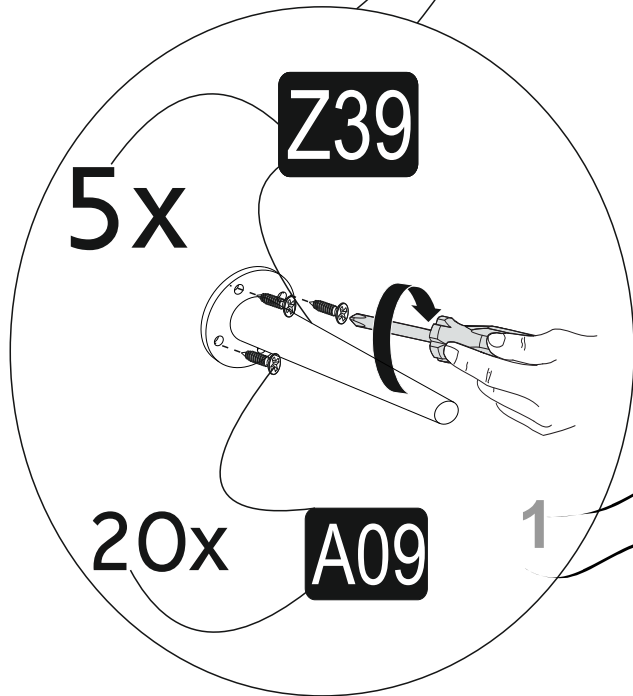

ATTENTION !!

Minifix is the main connection material used in Decortie products. Before starting assembly, please check the drawings below.

ACCESSORY LIST

A02 Minifix k18  12x	A03 Minifix M10  12x	A10 18 mm byz  28x	Z39  5x	A40 çivi  34x
C04  6x	C02 Düz menteşe  6x	A12 50mm  16x	A09 3.5x18  44x	

GENERAL VIEW

1

2

4

3

4

5

5

6

7

A= to connect the hinge to the door
 B= to arrange the door

arrows to show the directions for arrangement of doors.

7

Have you seen our other products?

Sales@decorotika.com