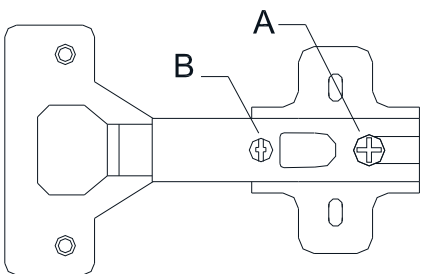

ATTENTION !!

Minifix is the main connection material used in Decortie products. Before starting assembly, please check the drawings below.

ACCESSORY LIST

A02 Minifix k18  12x	A03 Minifix M10  12x	A10 18 mm byz  28x	Z39  5x	A40 çivi  34x
C04  6x	C02 Düz menteşe  6x	A12 50mm  16x	A09 3.5x18  44x	

GENERAL VIEW

1

2

4

3

4

5

5

6

7

A= to connect the hinge to the door
 B= to arrange the door

arrows to show the directions for arrangement of doors.

7

Have you seen our other products?

Sales@decorotika.com