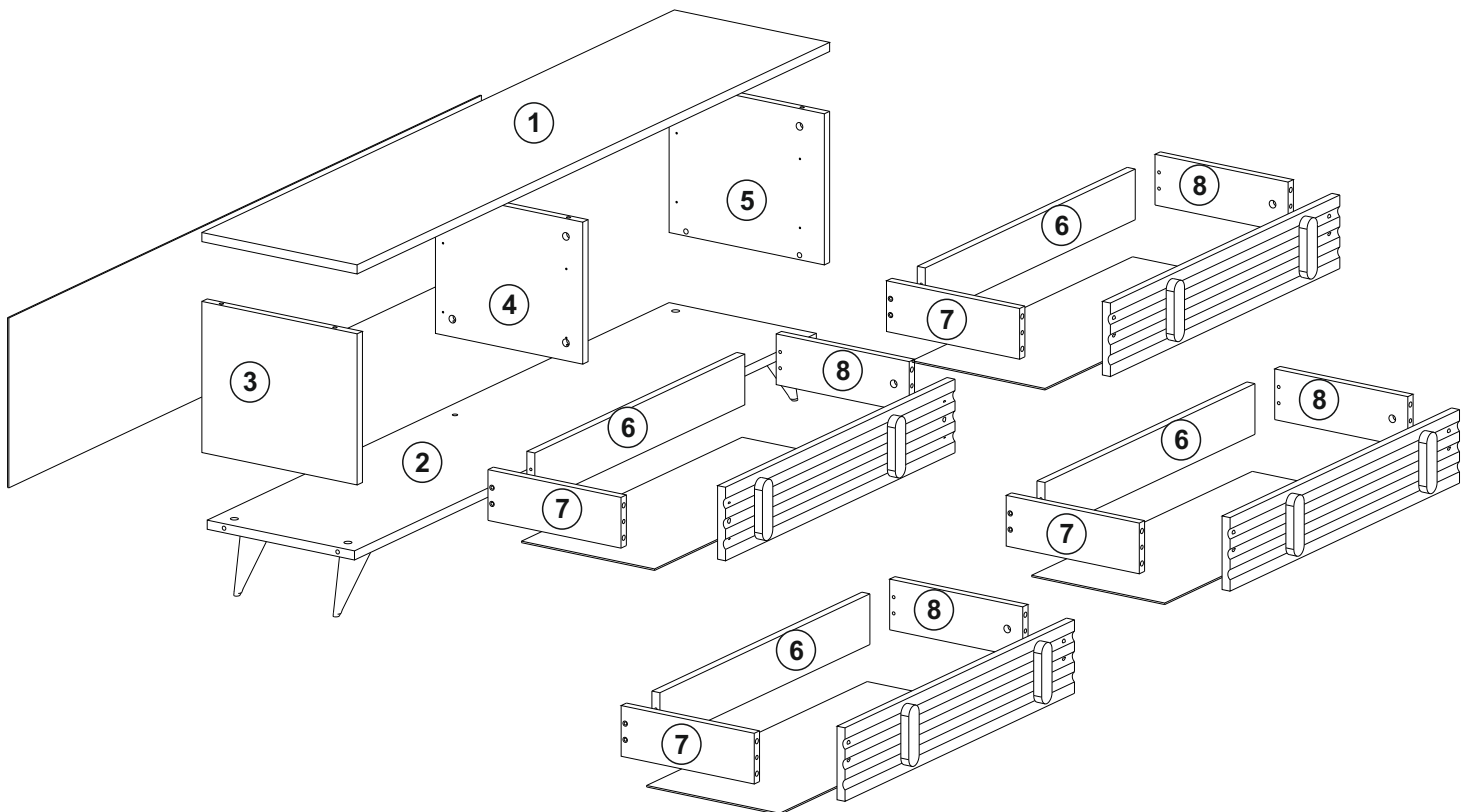

ATTENTION !!

Minifix is the main connection material used in Decortie products. Before starting assembly, please check the drawings below.

ACCESSORY LIST

A02 Minifix k18  20x	A23 Minifix M10  20x	A04 ø8  16x	A13 50 mm  16x
A06 18 mm  c1 20x	A09 3-5x18  52x	A40 çivi  72x	Z39  5x
A07 14 mm  c1 16x	R01 300 mm  4x		

GENERAL VIEW

1

2

3

4

6

5

7