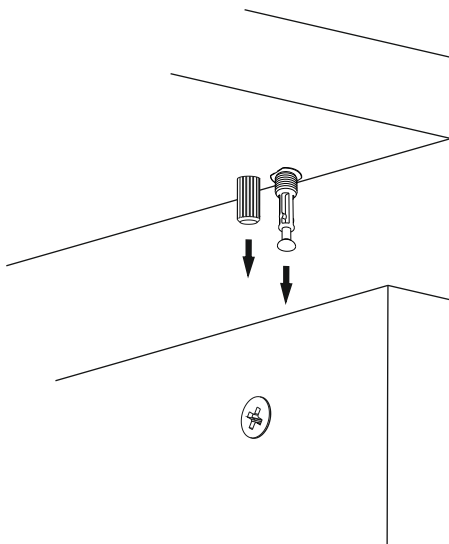

ATTENTION !!

Minifix is the main connection material used in Decortie products. Before starting assembly, please check the drawings below.

ACCESSORY LIST

A02 Minifix k18  20x	A23 Minifix M10  20x	A04 ø8  16x	A13 50 mm  16x
A06 18 mm  c1 20x	A09 3-5x18  52x	A40 çivi  72x	Z39  5x
A07 14 mm  c1 16x	R01 300 mm  4x		