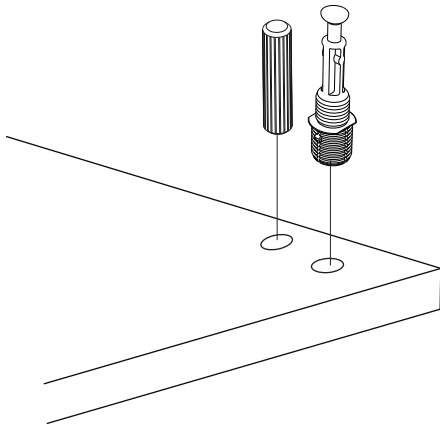

ATTENTION !!

Minifix is the main connection material used in Decortie products. Before starting assembly, please check the drawings below.

ACCESSORY LIST

A02 Minifix k18  20x	A23 Minifix M10  20x	A04 ø8  16x	A13 50 mm  16x
A06 18 mm  c1 20x	A09 3-5x18  52x	A40 çivi  72x	Z39  5x
A07 14 mm  c1 16x	R01 300 mm  4x		