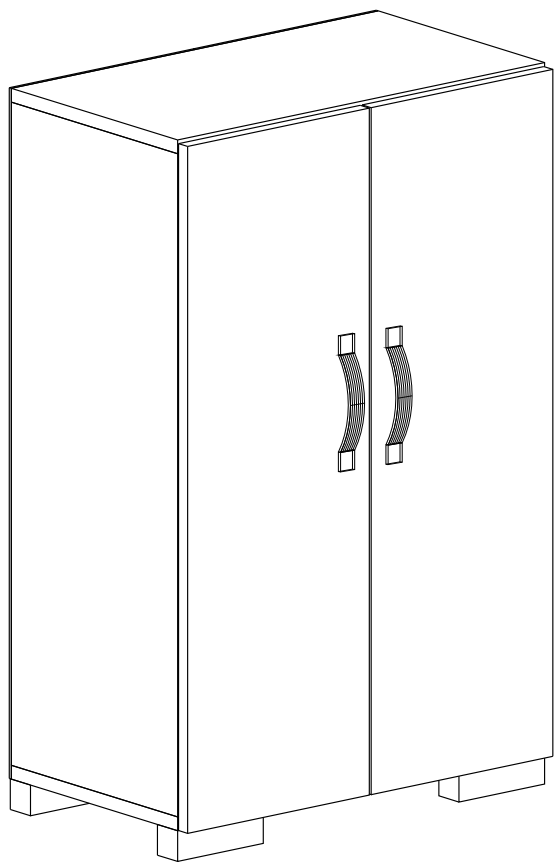

9

step i

*For the best appearance of your furniture please place all A06(12 mm sticker) onto the A13 (50 mm screw).

Have you seen our other products ?

lorin computer desk

bella tv stand

mada cabinet

yasso komodin