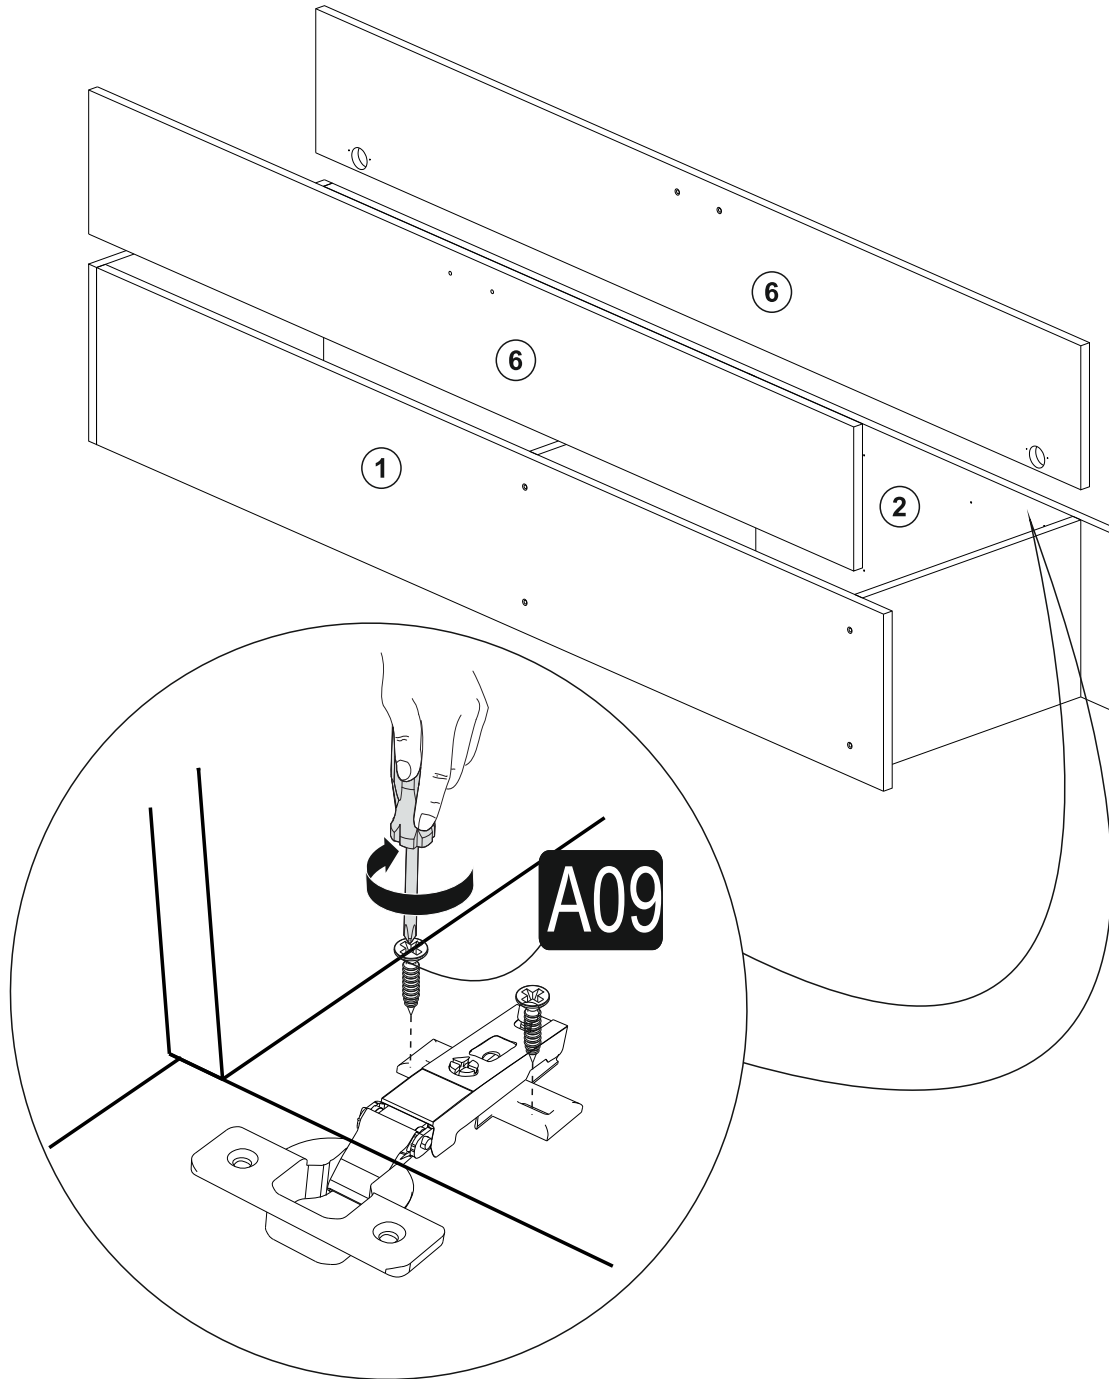

5 step e

*Please put C05 (hinges) on piece #2 the way that it will fit the pre-drilled holes as shown below.

*Now take A09 (3.5x18 screw) and put them on pre-drilled holes on the piece #2 then turn them all with screwdriver