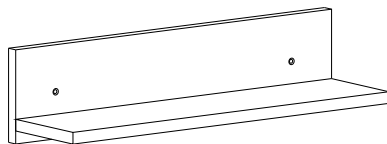

9

step i

*For the best appearance of your furniture please place all A06(12 mm sticker) onto the A13 (50 mm screw).

Have you seen our other products ?

lorin computer desk

bella tv stand

mada cabinet

yasso komodin