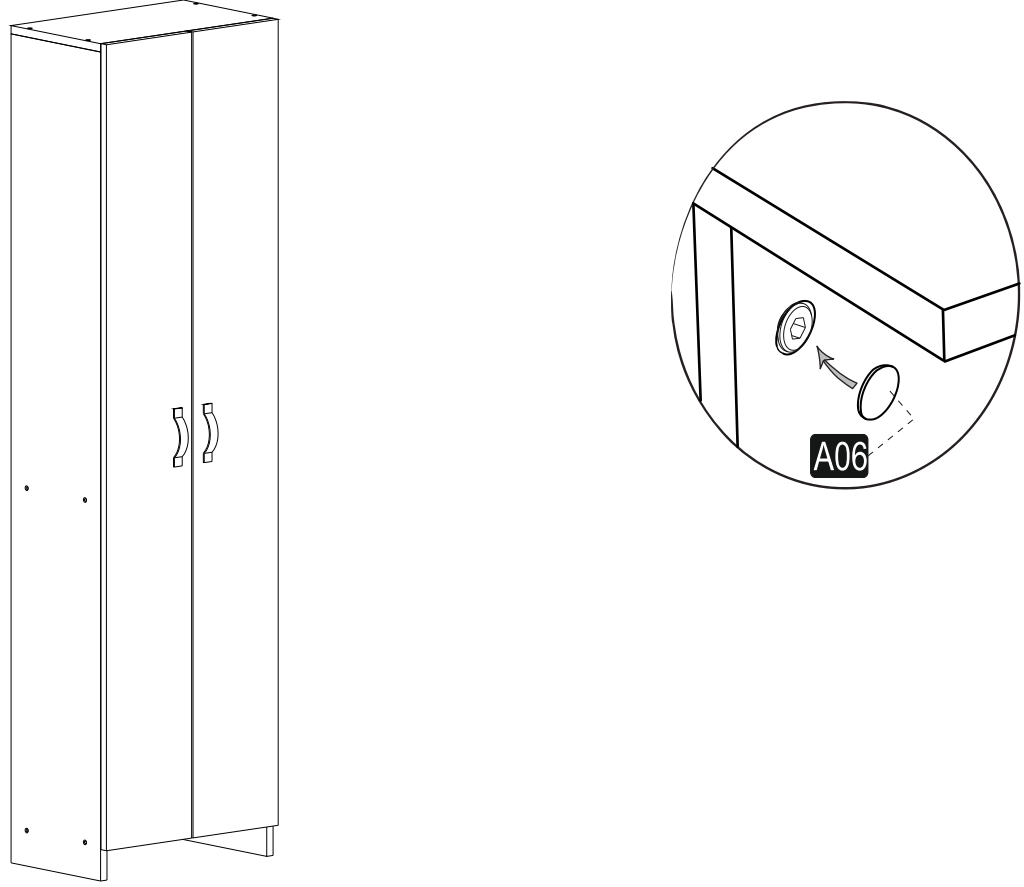

step i

*For the best appearance of your furniture please place all A06(12 mm sticker) onto the A13 (50 mm screw).