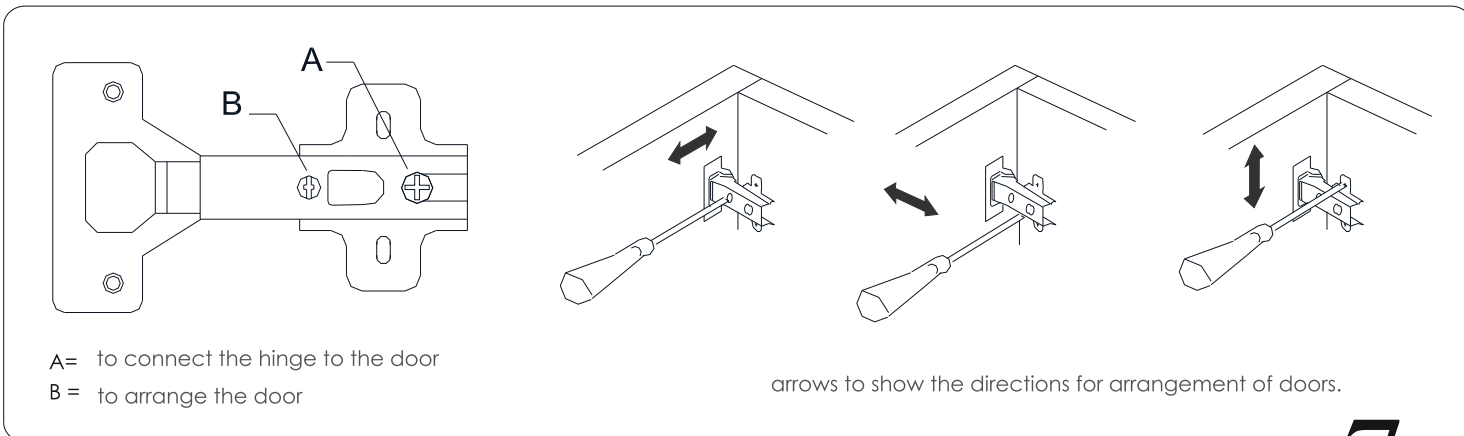

5 step e

*Please put C05 (hinges) on piece #2 the way that it will fit the pre-drilled holes as shown below.

*Now take A09 (3.5x18 screw) and put them on pre-drilled holes on the piece #2 then turn them all with screwdriver