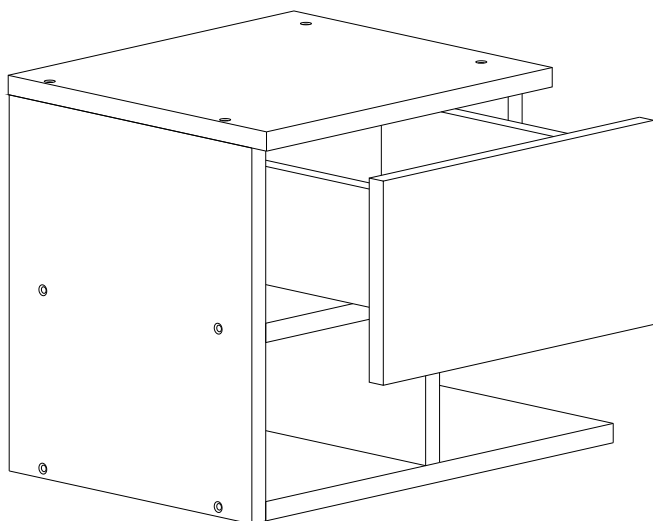

9

step i

*For the best appearance of your furniture please place all A06(12 mm sticker) onto the A13 (50 mm screw).

Have you seen our other products ?

lorin computer desk

bella tv stand

mada cabinet

yasso komodin