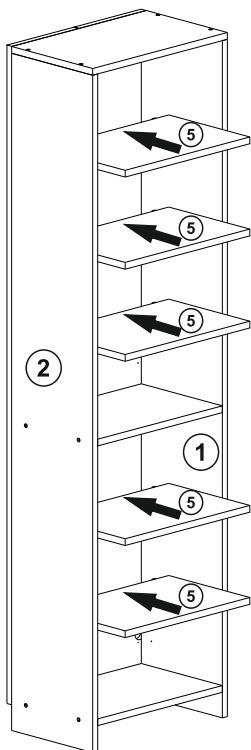

3 step c

*Please put the pieces #4 between the pieces #1 and #2 as shown below

*Now screw the A13 (50 mm screw) clockwise direction with the help of screwdriver.

4 step d

*Please put the C05 (hinge) into the big holes on the piece #6 as shown below

*Now take A09 (3.5x18 screw) and put them on pre-drilled holes then turn them all with screwdriver

5 step e

*Please put C05 (hinges) on piece #2 the way that it will fit the pre-drilled holes as shown below.

*Now take A09 (3.5x18 screw) and put them on pre-drilled holes on the piece #2 then turn them all with screwdriver

6 step f

*Please put A31(M4x22 handle screw) into the holes on the pieces #6 as shown below then attach the A30 (handle)

*Now turn A31(M4x22 handle screw) clockwise direction with the help of screwdriver.

7 step g

*Please put the pieces #5 on the R01(shelf pin) as shown below

8

step h

*Please take the panel and nail down with the help of a hammer
*For the best result use all nails given in the hardware pack