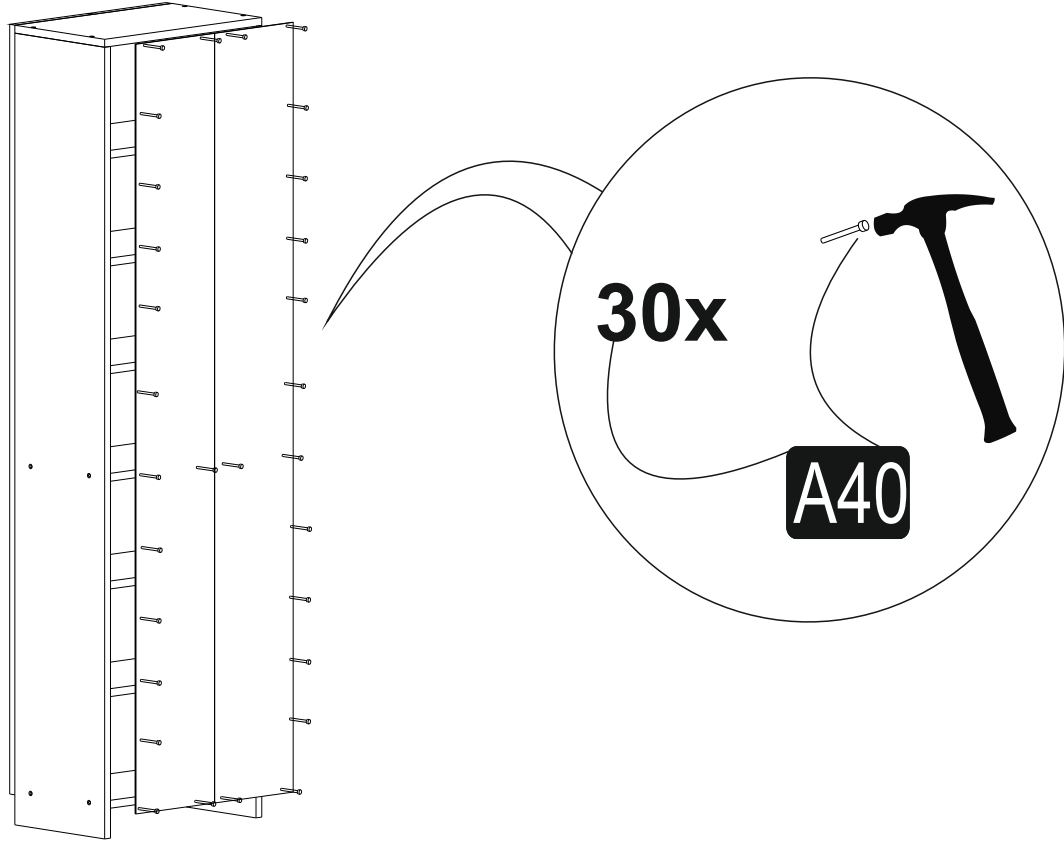

*Now turn A31(M4x22 handle screw) clockwise direction with the help of screwdriver.

7 step g

*Please put the pieces #5 on the R01(shelf pin) as shown below

8

step h

*Please take the panel and nail down with the help of a hammer
*For the best result use all nails given in the hardware pack