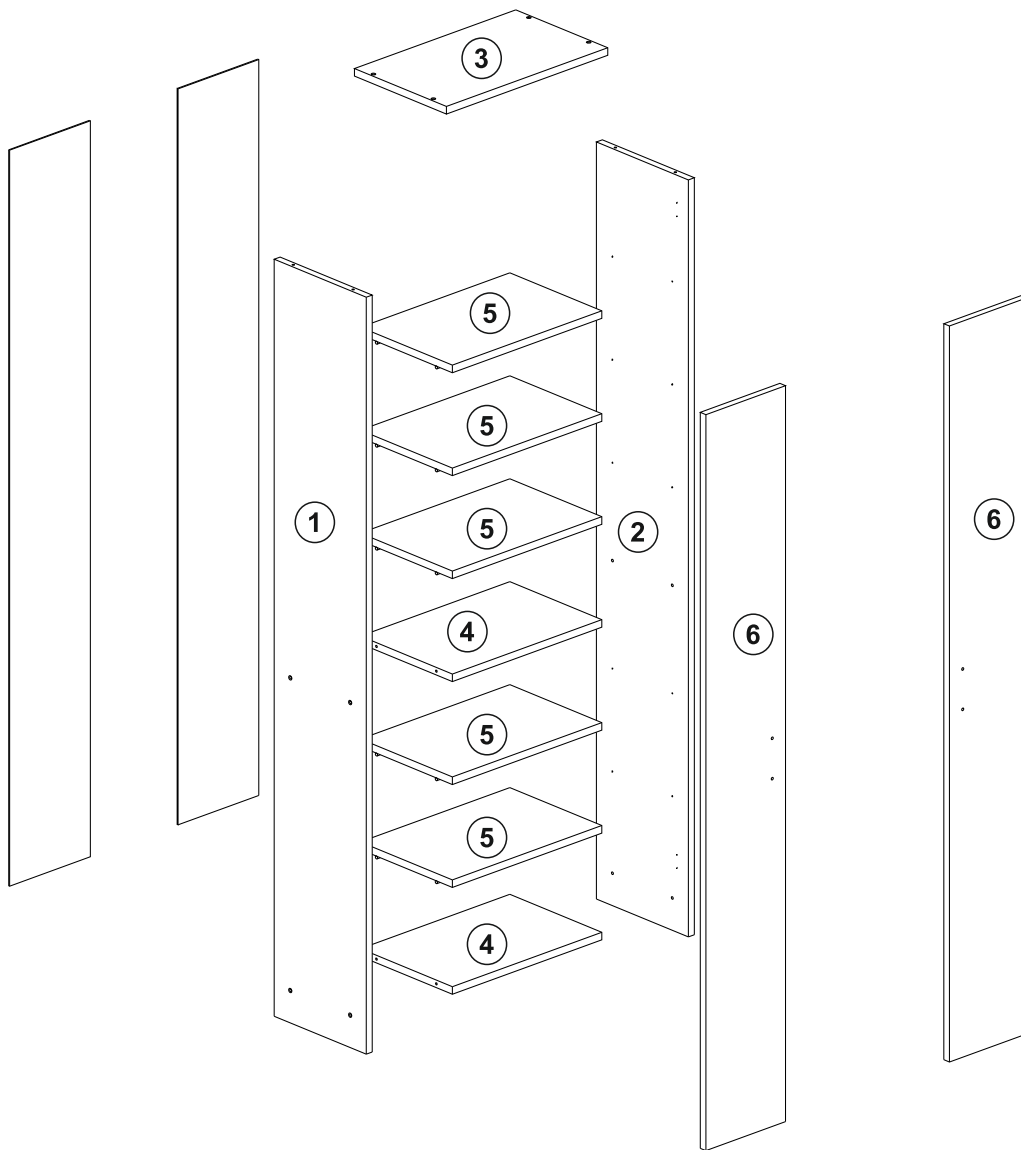

before you start

Get required installation tools prepared.

Do not install the product on rough surfaces.

Get help from someone else!

Part1	1x
Part2	1x
Part3	1x
Part4	2x
Part5	5x
Part6	2x
TOTAL	12x

A06 12 mm sticker  12x	A13 4x50 mm screw  12x	A31 M4x22 handle screw  4x	C05 hinge  4x
R01 shelf pin  20x	A40 nail  30x	A09 3.5x18 mm screw  16x	A30 handle 96 mm  2x

1 step a

*Please take the R01(shelf pin) and nail R01(shelf pin) down with the help of a hammer as shown below

2 step b

*Please put the piece #3 on the top of the pieces #1 and #2 as shown below

*Now screw the A13 (50 mm screw) clockwise direction with the help of screwdriver.