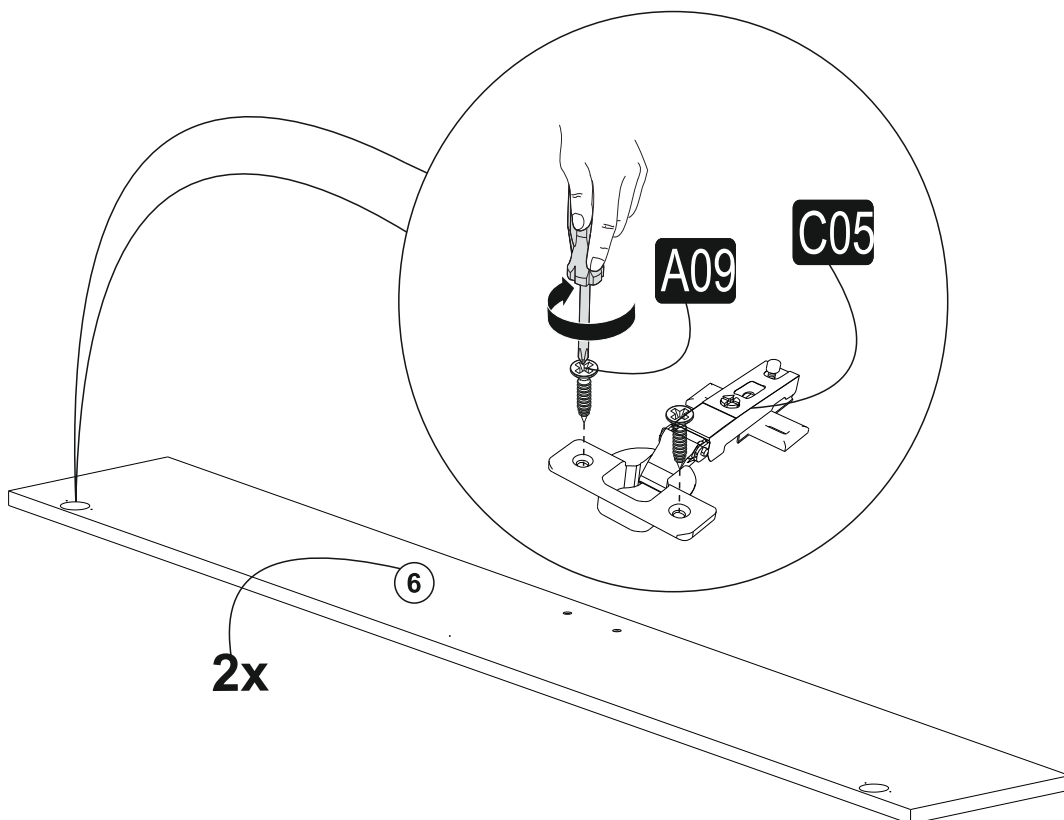

1 step a

*Please take the R01(shelf pin) and nail R01(shelf pin) down with the help of a hammer as shown below

2 step b

*Please put the piece #3 on the top of the pieces #1 and #2 as shown below

*Now screw the A13 (50 mm screw) clockwise direction with the help of screwdriver.

3 step c

*Please put the pieces #4 between the pieces #1 and #2 as shown below

*Now screw the A13 (50 mm screw) clockwise direction with the help of screwdriver.

4 step d

*Please put the C05 (hinge) into the big holes on the piece #6 as shown below

*Now take A09 (3.5x18 screw) and put them on pre-drilled holes then turn them all with screwdriver

5 step e

*Please put C05 (hinges) on piece #2 the way that it will fit the pre-drilled holes as shown below.