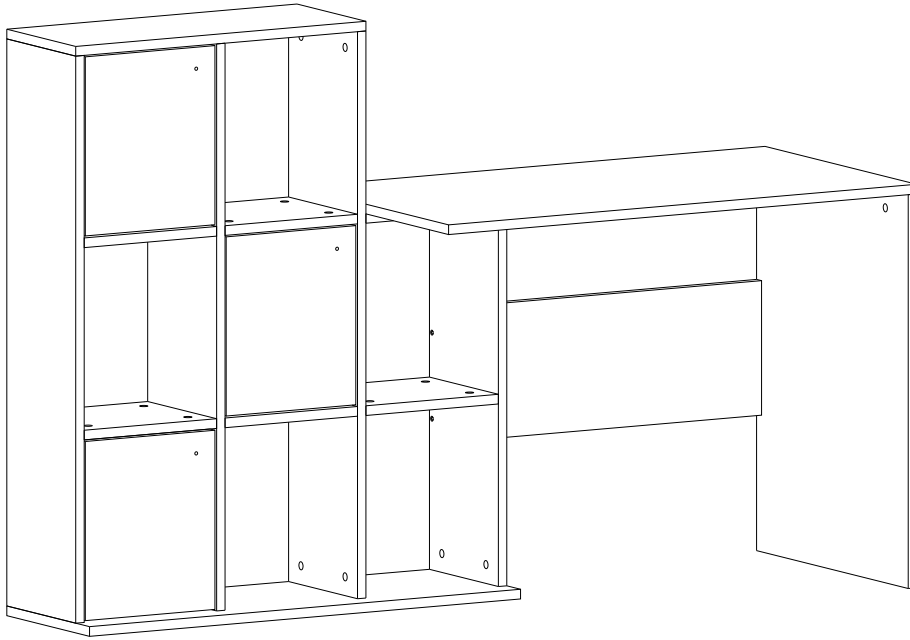

9

step i

*For the best appearance of your furniture please place all A06(12 mm sticker) onto the A13 (50 mm screw).

Have you seen our other products ?

lorin computer desk

bella tv stand

mada cabinet

yasso komodin