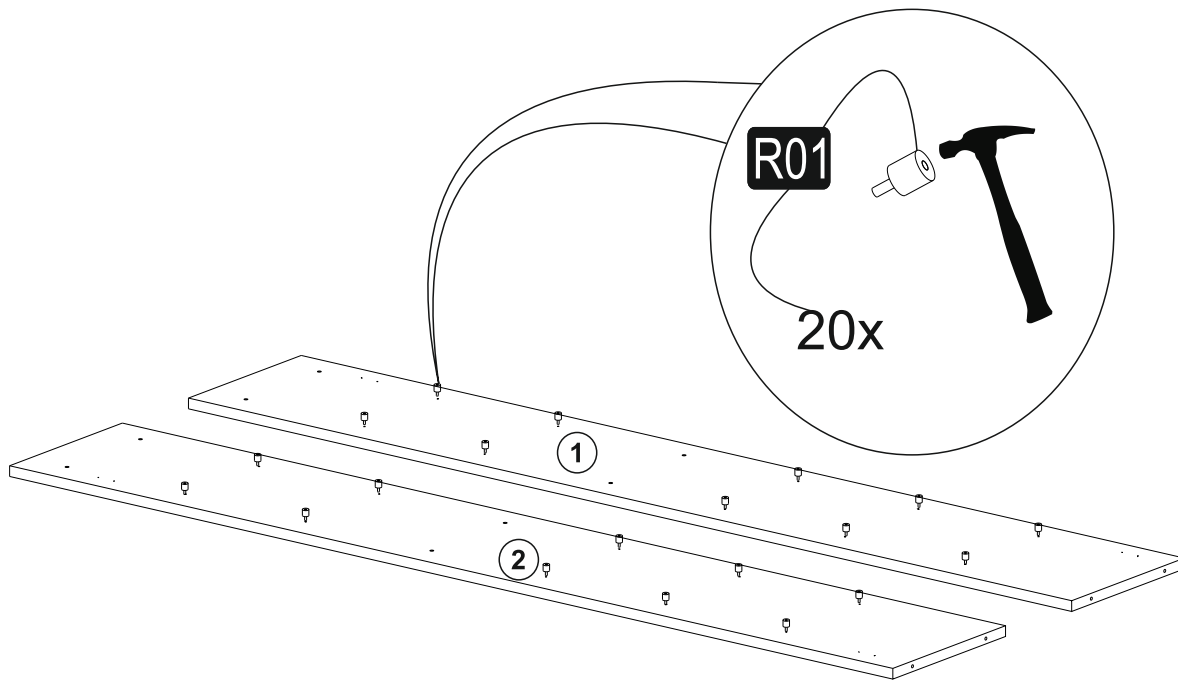

before you start

Get required installation tools prepared.

Do not install the product on rough surfaces.

Get help from someone else!

Part1	1x
Part2	1x
Part3	1x
Part4	2x
Part5	5x
Part6	2x
TOTAL	12x

A06 12 mm sticker  12x	A13 4x50 mm screw  12x	A31 M4x22 handle screw  4x	C05 hinge  4x
R01 shelf pin  20x	A40 nail  30x	A09 3.5x18 mm screw  16x	A30 handle 96 mm  2x

1 step a

*Please take the R01(shelf pin) and nail R01(shelf pin) down with the help of a hammer as shown below

2 step b

*Please put the piece #3 on the top of the pieces #1 and #2 as shown below

*Now screw the A13 (50 mm screw) clockwise direction with the help of screwdriver.