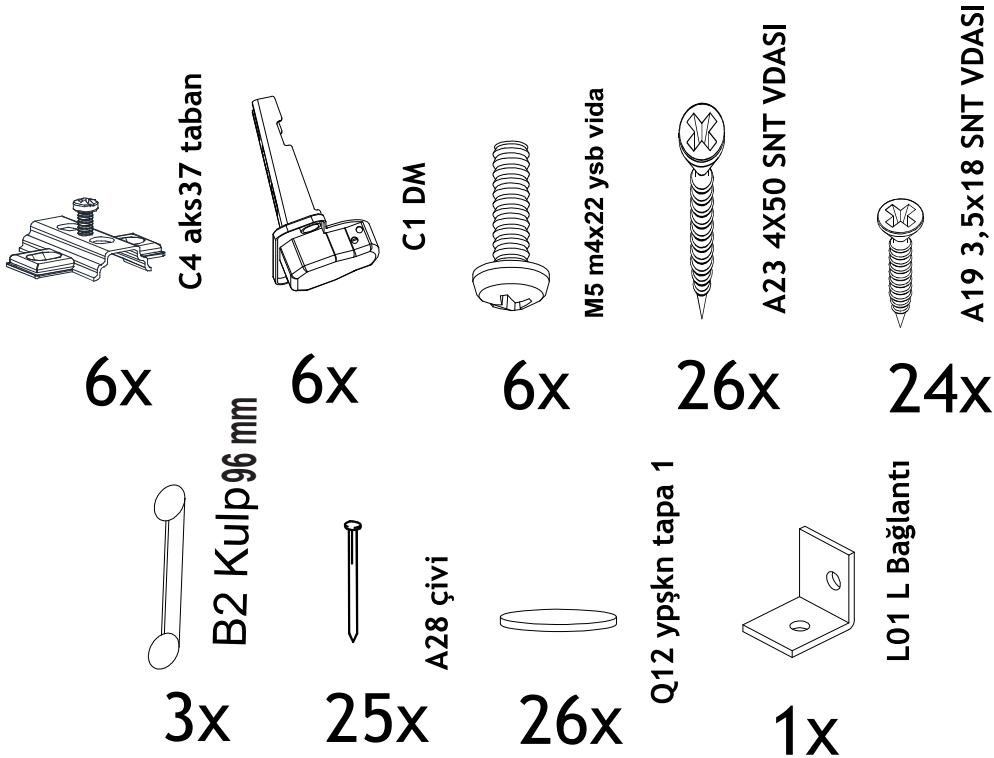

ANNA

Disassembled Parts

Part#1	1x
Part#2	1x
Part#3	5x
Part#4	1x
Part#5	3x
Part#6	3x
Part#7	1x
<hr/>	
Total	15x

ANNA

Tools & Installation Components

A23

1

2