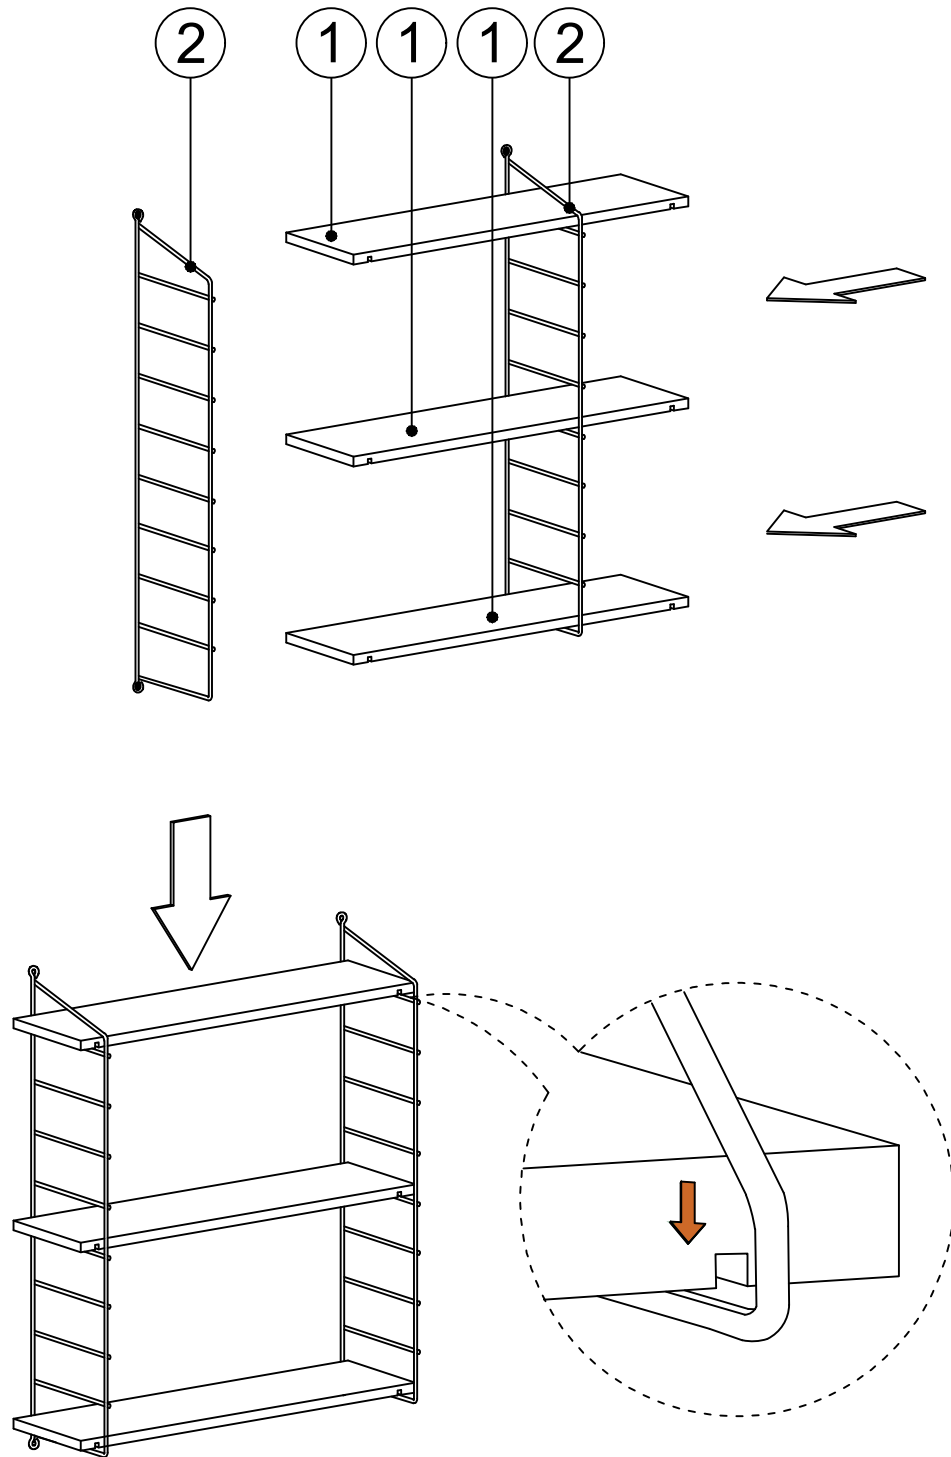

ARMONI

DECORMET

MATERIALS

	
X 4	X 4
J	AK
3 x 40 SCREW	WALL PLUG

ARMONI					
NO	NAME	PIECE	NO	İSİM	ADET
1	WOODEN SHELF	3 PC	1	AHŞAP RAF	3 ADET
2	WALL CONSOLE	2 PCS	2	DUVAR KONSOLU	2 ADET