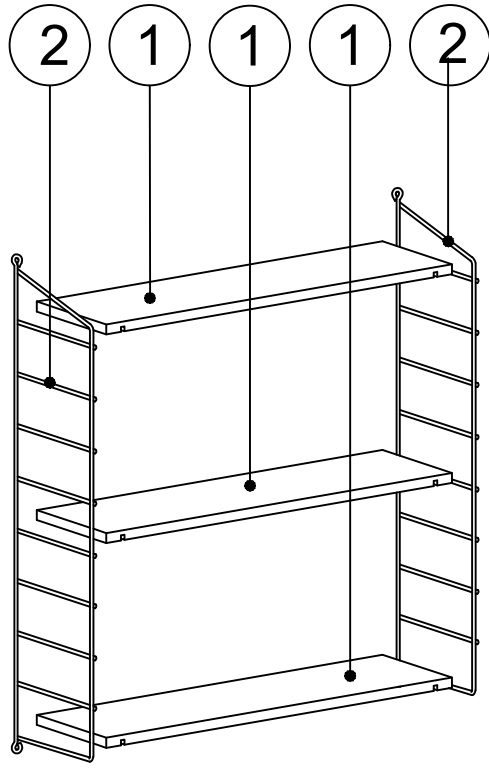

ARMONI

DECORMET

MATERIALS

	
X 4	X 4
J	AK
3 x 40 SCREW	WALL PLUG

ARMONI					
NO	NAME	PIECE	NO	İSİM	ADET
1	WOODEN SHELF	3 PC	1	AHŞAP RAF	3 ADET
2	WALL CONSOLE	2 PCS	2	DUVAR KONSOLU	2 ADET