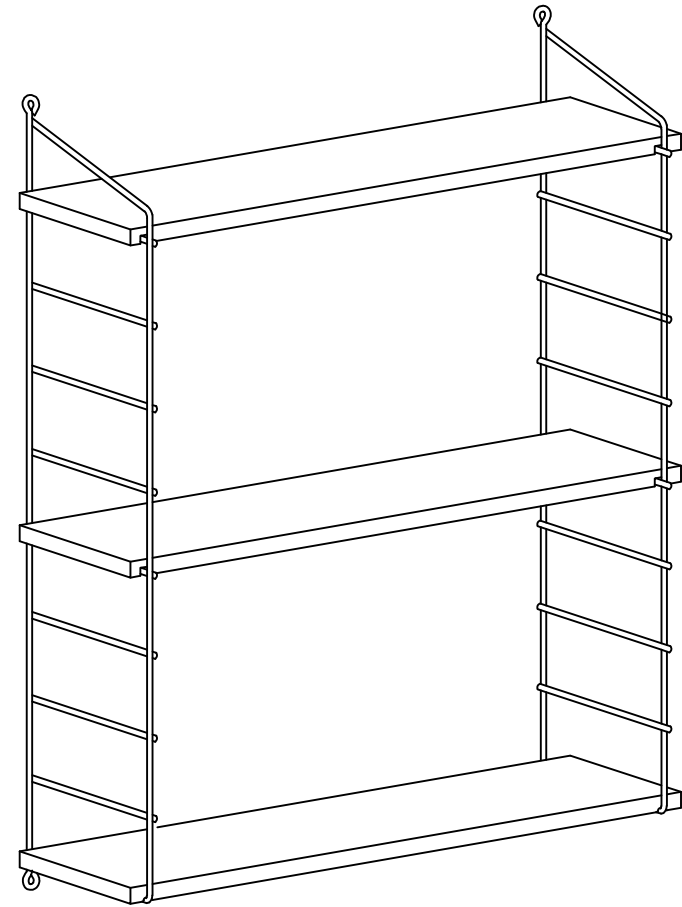

ARMONI

DECORMET

MATERIALS

	
X 4	X 4
J	AK
3 x 40 SCREW	WALL PLUG

ARMONI					
NO	NAME	PIECE	NO	İSİM	ADET
1	WOODEN SHELF	3 PC	1	AHŞAP RAF	3 ADET
2	WALL CONSOLE	2 PCS	2	DUVAR KONSOLU	2 ADET