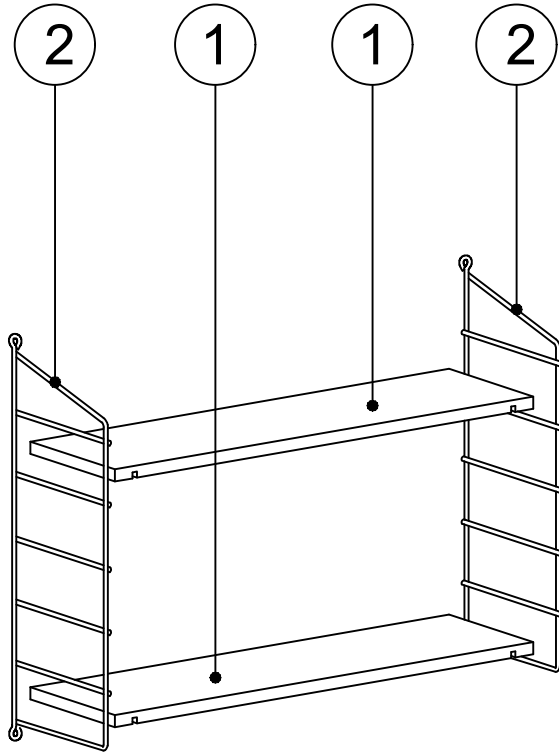

### MATERIALS

	
X 4	X 4
J	AK
3 x 40 SCREW	WALL PLUG

ARMONİ					
NO	NAME	PIECE	NO	İSİM	ADET
1	WOODEN SHELF	2 PC	1	AHŞAP RAF	2 ADET
2	WALL CONSOLE	2 PCS	2	DUVAR KONSOLU	2 ADET