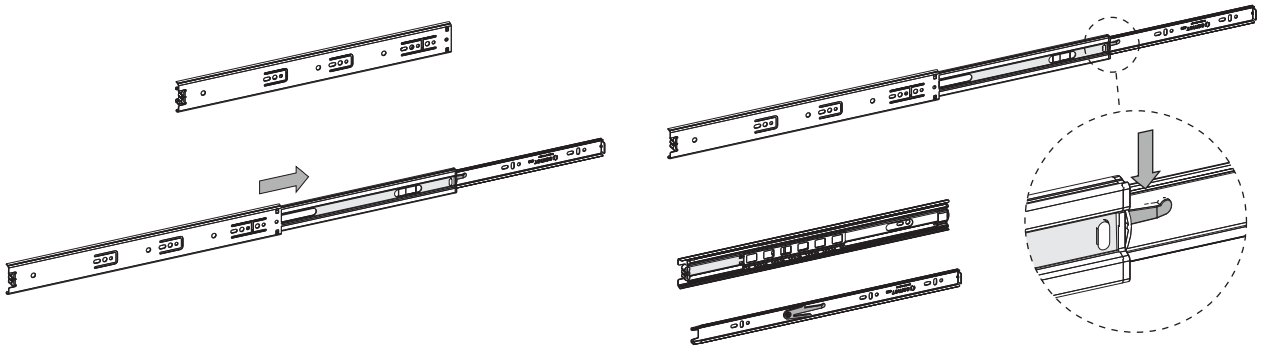

caution!

Minifix is the main connection material used in products. Before starting assembly, please check the drawings below.

Height adjustment: Loosen screw 'C', adjust height, retighten screw 'C'.

Depth adjustment: Loosen fixing 'A', push hinge arm forwards or backwards, retighten screw 'A', fix screw 'B' with a 1/4- turn in clock-wise direction.

Side adjustment: Loosen fixing screw 'A', adjust gap with screw 'B' and retighten screw 'A'.

ATTENTION

TOOLBOX

No	Adet
1	1
2	1
3	1
4	1
5	1
6	2
7	2
8	2
9	2
10	2
11	1
12	2
13	2

01

02

03

04