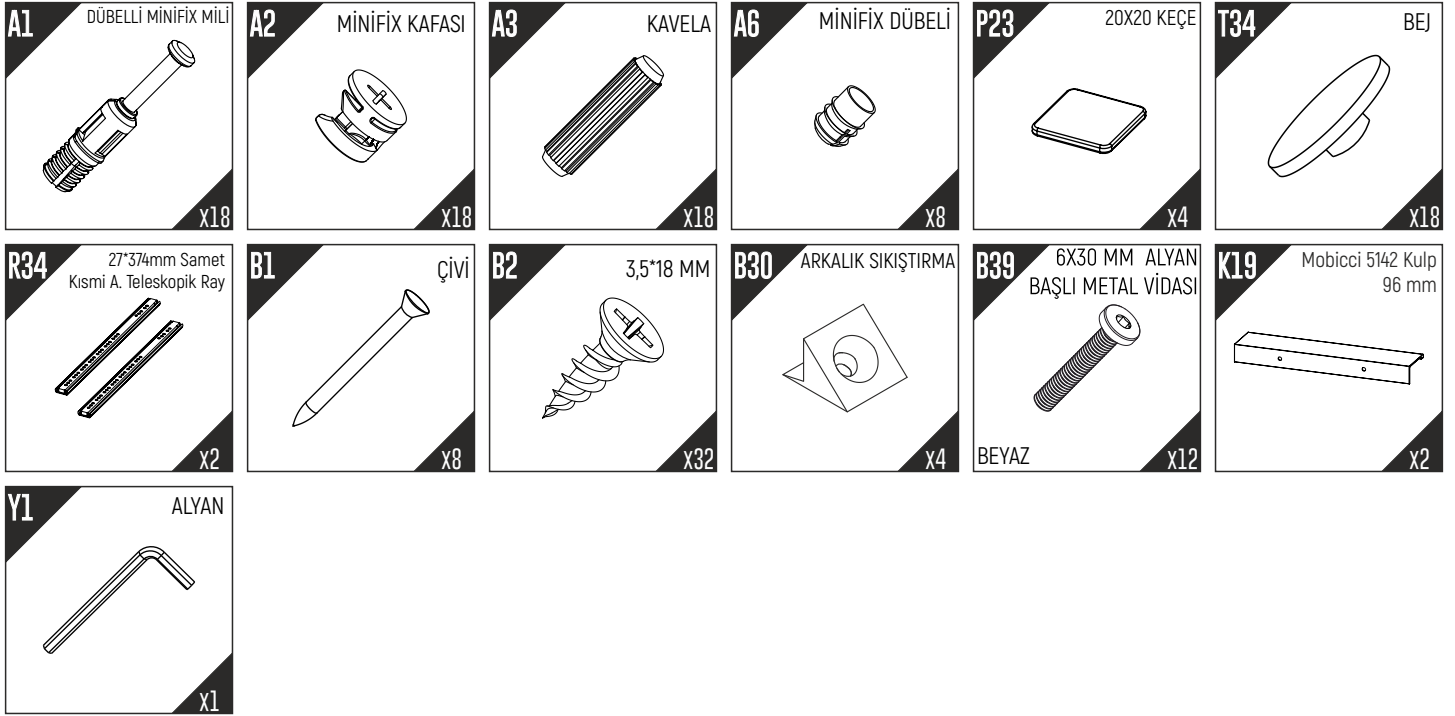

TOOLBOX

No	Adet
1	1
2	1
3	1
4	1
5	1
6	2
7	2
8	2
9	2
10	2
11	1
12	2
13	2