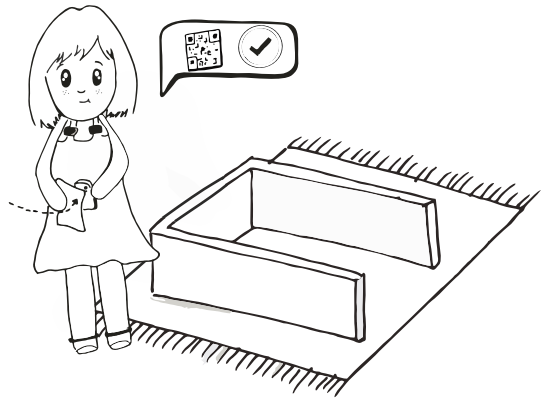

hey you!

PS: Clean only with a damp cloth.
NOT: Yalnızca nemli bir bezle temizleyiniz.