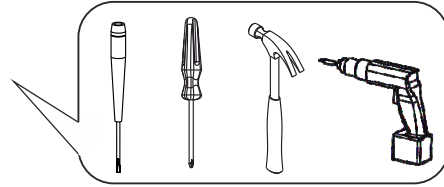

TR/ Eğer ürününüzle ilgili yardıma ihtiyacınız olursa email: info@furmet.com.tr

UK/ If you need information about your product, email: info@furmet.com.tr

GE/ Wenn Sie Fragen zu Ihrem Produkt, email: info@furmet.com.tr

FR/ Si vous avez des questions sur votre produit, email: info@furmet.com.tr

ES/ Si tiene alguna pregunta acerca de su producto, email: info@furmet.com.tr

PT/ Se você tiver dúvidas sobre o seu produto, email: info@furmet.com.tr

SE/ Om du har frågor om din produkt, email: info@furmet.com.tr

NW/ Hvis du trenger informasjon om produktet, email: info@furmet.com.tr

IT/ Se hai delle domande sul tuo articolo, ecco la mail via nuestro website

PL/ Jeśli mają Państwo pytania dotyczące produktu, email: info@furmet.com.tr

RU/ Если Вам необходима дополнительная информация о товаре, свяжитесь с нами по email: info@furmet.com.tr