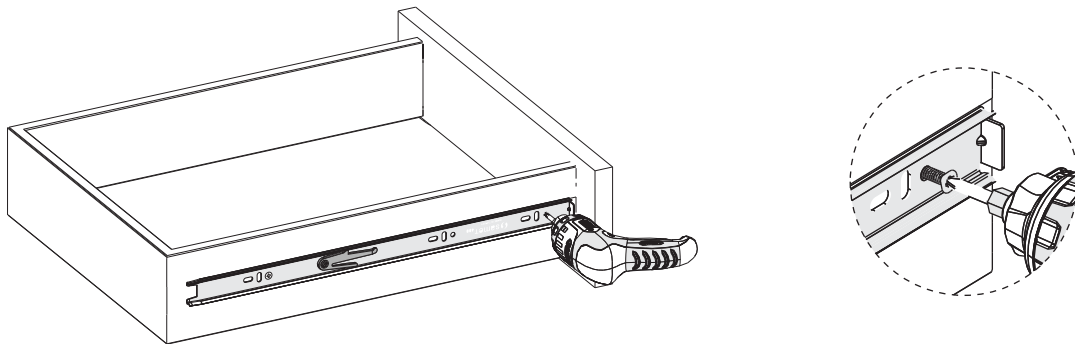

caution!

Minifix is the main connection material used in products. Before starting assembly, please check the drawings below.

Height adjustment: Loosen screw 'C', adjust height, retighten screw 'C'.

Depth adjustment: Loosen fixing 'A', push hinge arm forwards or backwards, retighten screw 'A', fix screw 'B' with a 1/4- turn in clock-wise direction.

Side adjustment: Loosen fixing screw 'A', adjust gap with screw 'B' and retighten screw 'A'.

ATTENTION

TOOLBOX

No	Adet
1	1
2	1
3	1
4	1
5	1
6	2
7	2
8	2
9	2
10	2
11	1
12	2
13	2

01

02

03

04