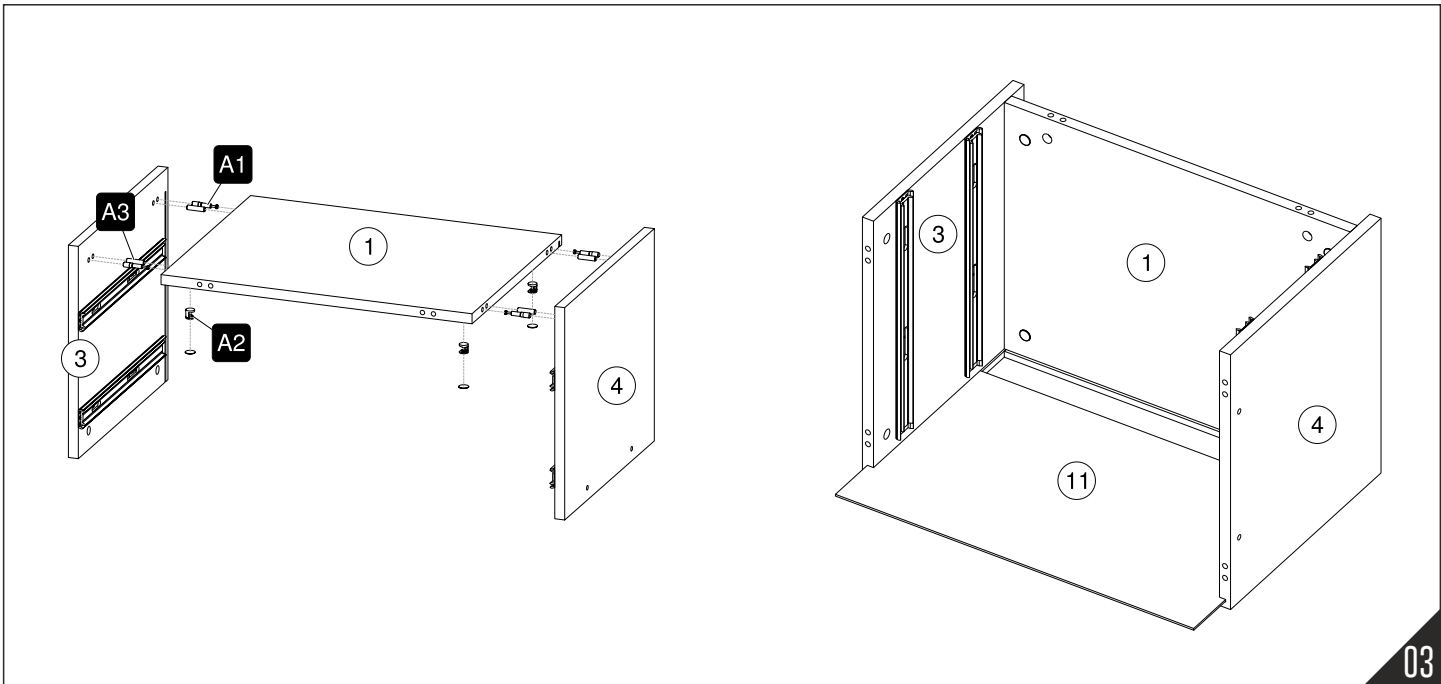

caution!

Minifix is the main connection material used in products. Before starting assembly, please check the drawings below.

Height adjustment: Loosen screw 'C', adjust height, retighten screw 'C'.

Depth adjustment: Loosen fixing 'A', push hinge arm forwards or backwards, retighten screw 'A', fix screw 'B' with a 1/4- turn in clock-wise direction.

Side adjustment: Loosen fixing screw 'A', adjust gap with screw 'B' and retighten screw 'A'.

ATTENTION

TOOLBOX

No	Adet
1	1
2	1
3	1
4	1
5	1
6	2
7	2
8	2
9	2
10	2
11	1
12	2
13	2

01

02

03

04