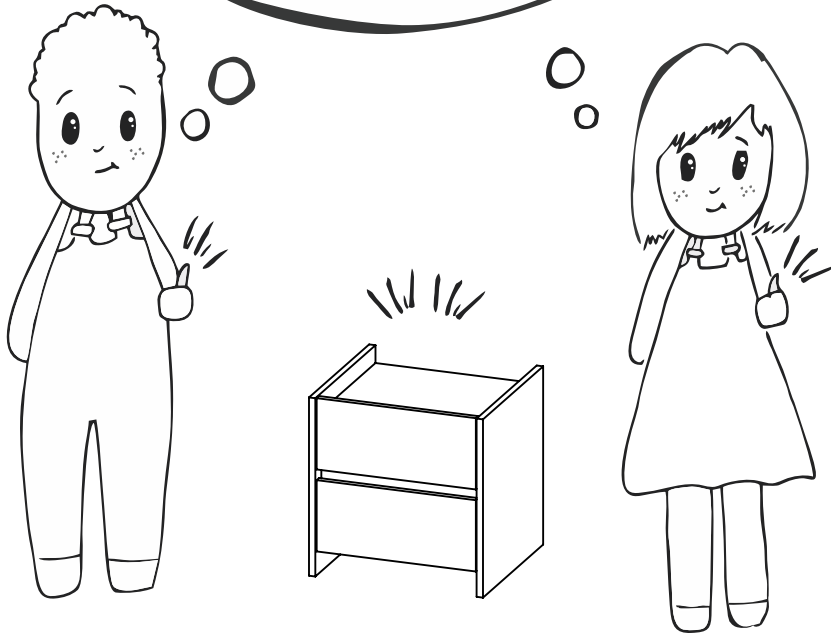

Have you seen our other products ?