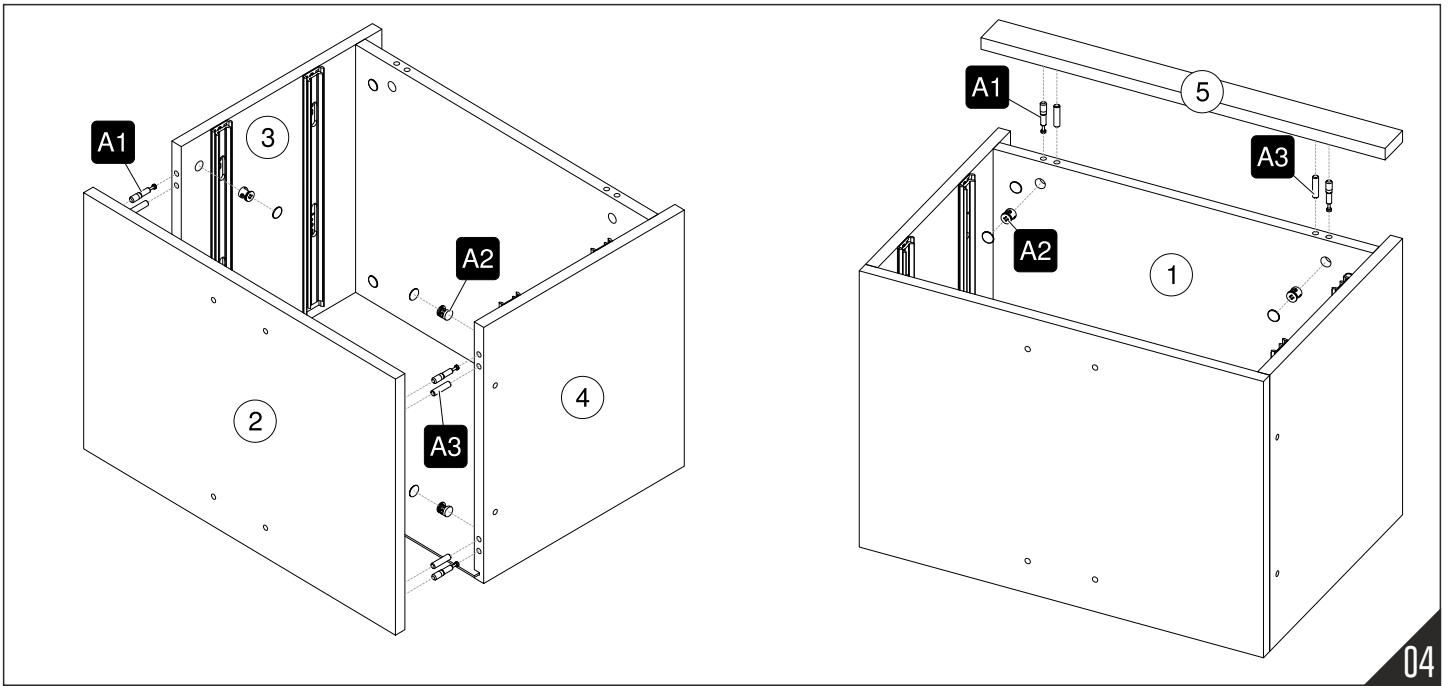

caution!

Minifix is the main connection material used in products. Before starting assembly, please check the drawings below.

Height adjustment: Loosen screw 'C', adjust height, retighten screw 'C'.

Depth adjustment: Loosen fixing 'A', push hinge arm forwards or backwards, retighten screw 'A', fix screw 'B' with a 1/4- turn in clock-wise direction.

Side adjustment: Loosen fixing screw 'A', adjust gap with screw 'B' and retighten screw 'A'.

ATTENTION

TOOLBOX

No	Adet
1	1
2	1
3	1
4	1
5	1
6	2
7	2
8	2
9	2
10	2
11	1
12	2
13	2

01

02

03

04