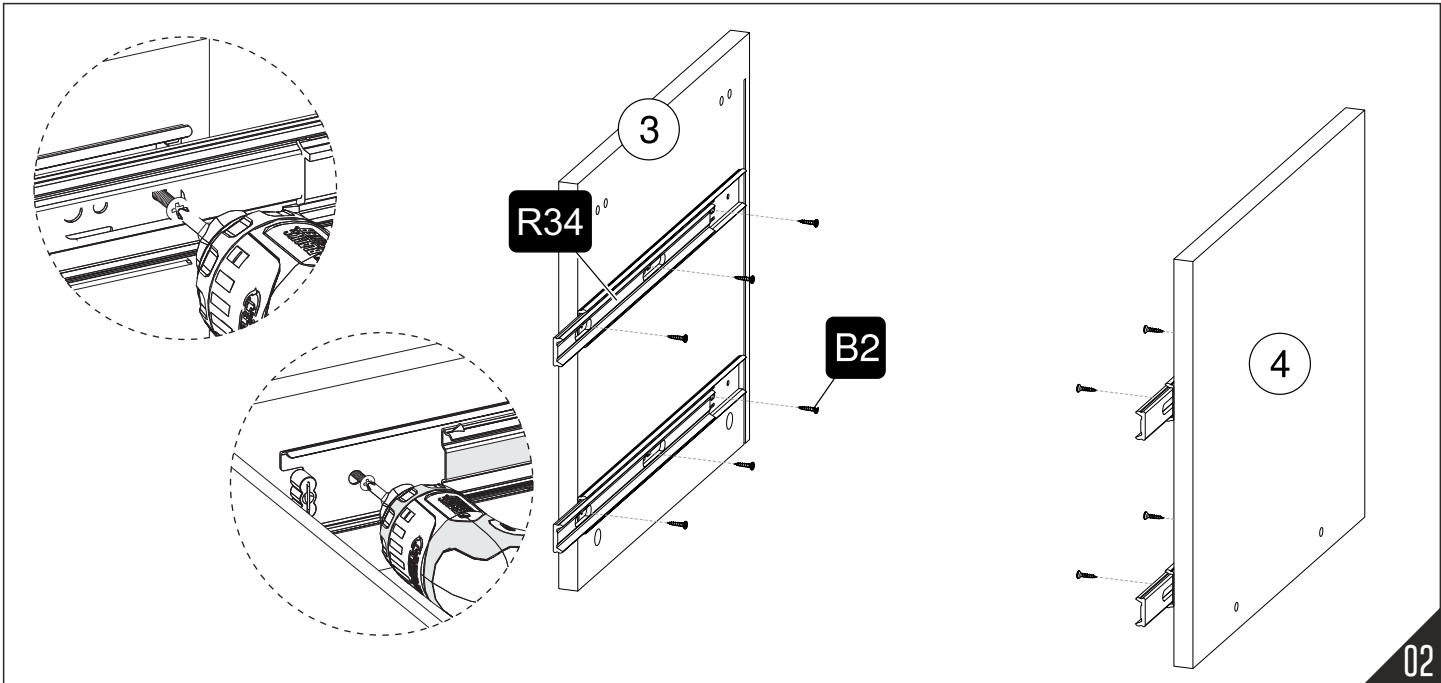

caution!

Minifix is the main connection material used in products. Before starting assembly, please check the drawings below.

Height adjustment: Loosen screw 'C', adjust height, retighten screw 'C'.

Depth adjustment: Loosen fixing 'A', push hinge arm forwards or backwards, retighten screw 'A', fix screw 'B' with a 1/4- turn in clock-wise direction.

Side adjustment: Loosen fixing screw 'A', adjust gap with screw 'B' and retighten screw 'A'.

ATTENTION

TOOLBOX

No	Adet
1	1
2	1
3	1
4	1
5	1
6	2
7	2
8	2
9	2
10	2
11	1
12	2
13	2

01

02

03

04