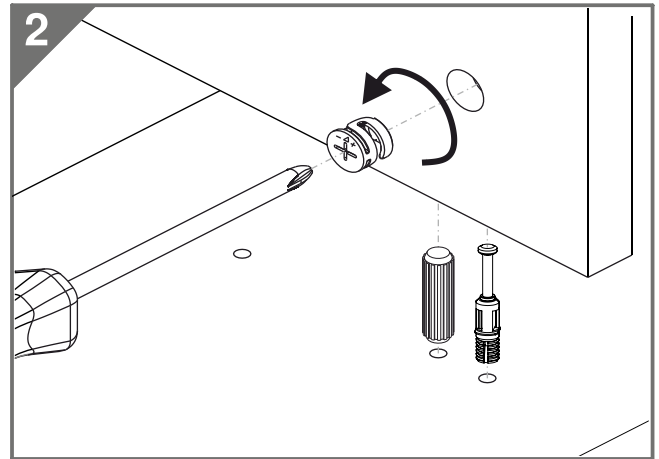

caution!

Minifix is the main connection material used in products. Before starting assembly, please check the drawings below.

Height adjustment: Loosen screw 'C', adjust height, retighten screw 'C'.

Depth adjustment: Loosen fixing 'A', push hinge arm forwards or backwards, retighten screw 'A', fix screw 'B' with a 1/4- turn in clock-wise direction.

Side adjustment: Loosen fixing screw 'A', adjust gap with screw 'B' and retighten screw 'A'.

ATTENTION

TOOLBOX

No	Adet
1	1
2	1
3	1
4	1
5	1
6	2
7	2
8	2
9	2
10	2
11	1
12	2
13	2

01

02

03

04