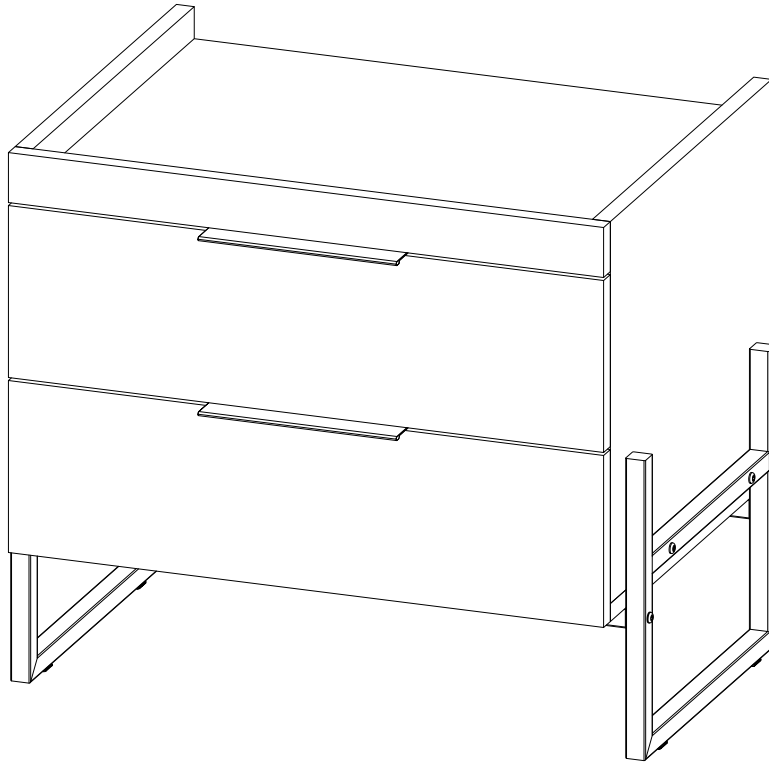

hekla komodin

VIVENSE

MOYEN-MEDIUM
MITTEL-MEDIO