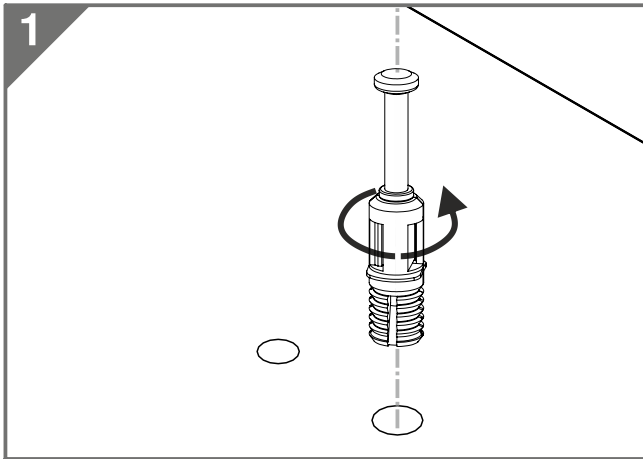

caution!

Minifix is the main connection material used in products. Before starting assembly, please check the drawings below.

Height adjustment: Loosen screw 'C', adjust height, retighten screw 'C'.

Depth adjustment: Loosen fixing 'A', push hinge arm forwards or backwards, retighten screw 'A', fix screw 'B' with a 1/4- turn in clock-wise direction.