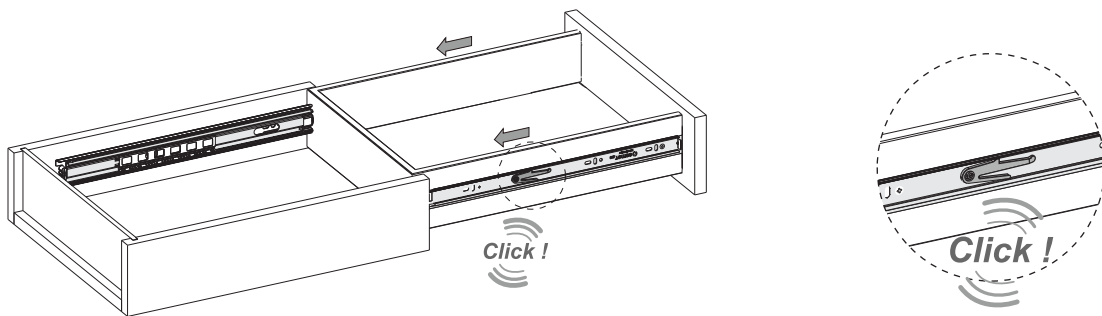

caution!

Minifix is the main connection material used in products. Before starting assembly, please check the drawings below.

Height adjustment: Loosen screw 'C', adjust height, retighten screw 'C'.

Depth adjustment: Loosen fixing 'A', push hinge arm forwards or backwards, retighten screw 'A', fix screw 'B' with a 1/4- turn in clock-wise direction.

Side adjustment: Loosen fixing screw 'A', adjust gap with screw 'B' and retighten screw 'A'.

ATTENTION

TOOLBOX

No	Adet
1	1
2	1
3	1
4	1
5	1
6	2
7	2
8	2
9	2
10	2
11	1
12	2
13	2

01

02

03

04