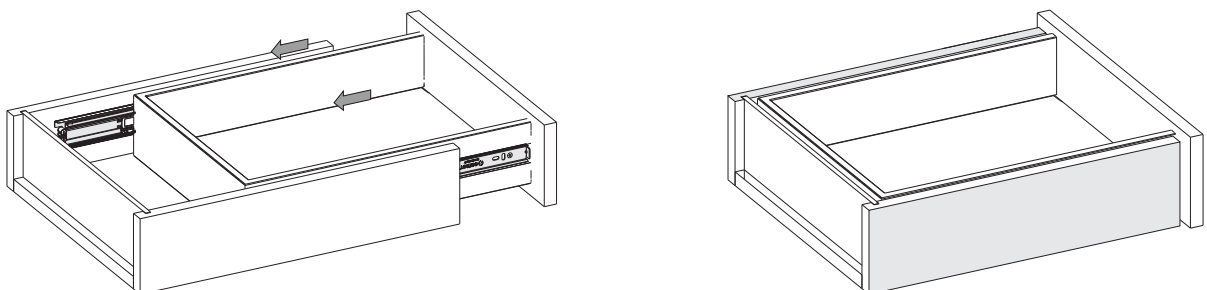

caution!

Minifix is the main connection material used in products. Before starting assembly, please check the drawings below.

Height adjustment: Loosen screw 'C', adjust height, retighten screw 'C'.

Depth adjustment: Loosen fixing 'A', push hinge arm forwards or backwards, retighten screw 'A', fix screw 'B' with a 1/4- turn in clock-wise direction.

Side adjustment: Loosen fixing screw 'A', adjust gap with screw 'B' and retighten screw 'A'.

ATTENTION

TOOLBOX

No	Adet
1	1
2	1
3	1
4	1
5	1
6	2
7	2
8	2
9	2
10	2
11	1
12	2
13	2

01

02

03

04