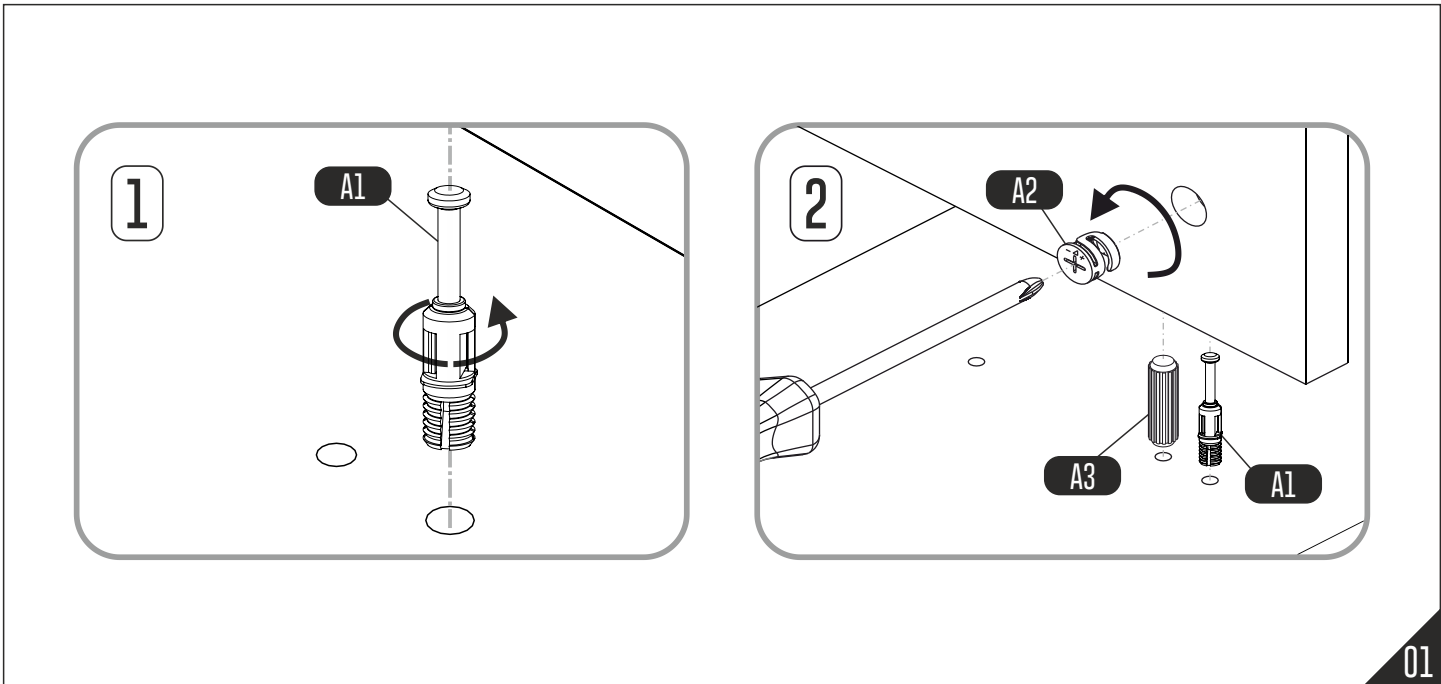

caution!

Minifix is the main connection material used in products. Before starting assembly, please check the drawings below.

Height adjustment: Loosen screw 'C', adjust height, retighten screw 'C'.

Depth adjustment: Loosen fixing 'A', push hinge arm forwards or backwards, retighten screw 'A', fix screw 'B' with a 1/4- turn in clock-wise direction.

Side adjustment: Loosen fixing screw 'A', adjust gap with screw 'B' and retighten screw 'A'.

ATTENTION

TOOLBOX

No	Adet
1	1
2	1
3	1
4	1
5	1
6	2
7	2
8	2
9	2
10	2
11	1
12	2
13	2

01

02

03

04