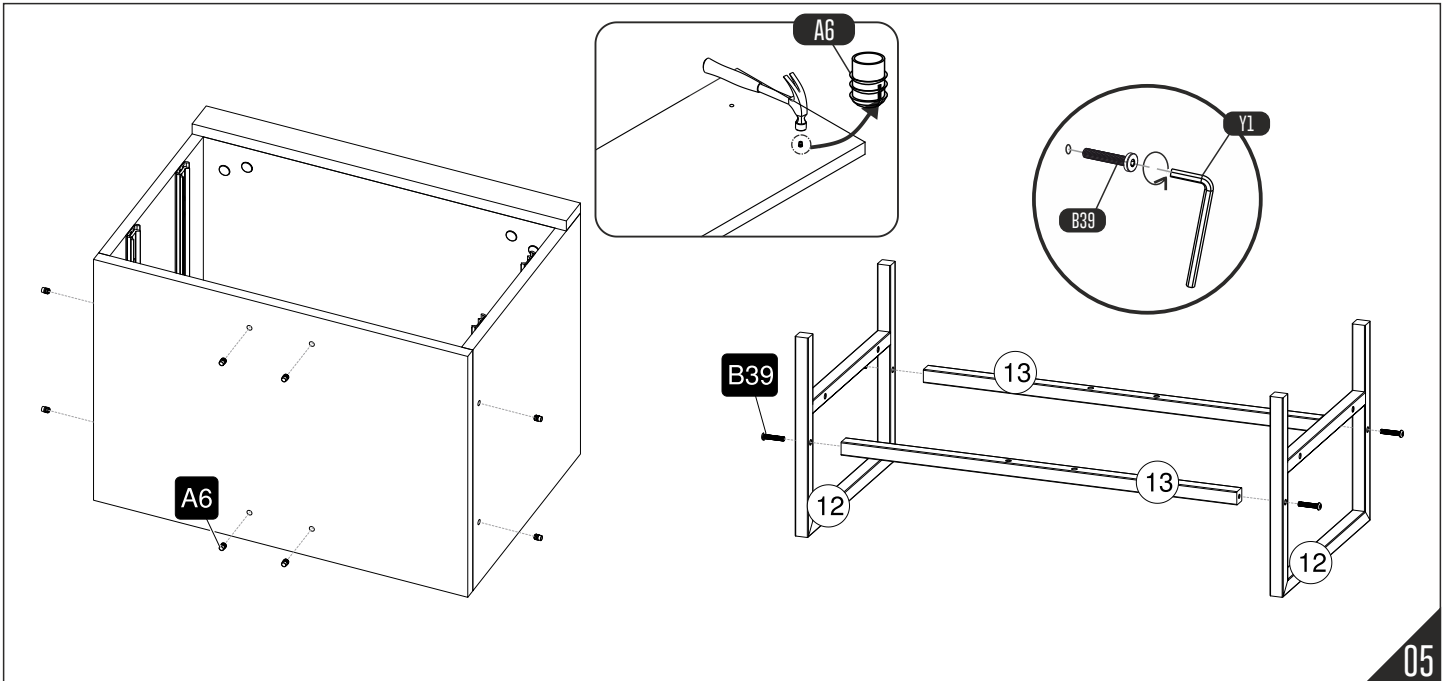

caution!

Minifix is the main connection material used in products. Before starting assembly, please check the drawings below.

Height adjustment: Loosen screw 'C', adjust height, retighten screw 'C'.

Depth adjustment: Loosen fixing 'A', push hinge arm forwards or backwards, retighten screw 'A', fix screw 'B' with a 1/4- turn in clock-wise direction.

Side adjustment: Loosen fixing screw 'A', adjust gap with screw 'B' and retighten screw 'A'.

ATTENTION

TOOLBOX

No	Adet
1	1
2	1
3	1
4	1
5	1
6	2
7	2
8	2
9	2
10	2
11	1
12	2
13	2

01

02

03

04