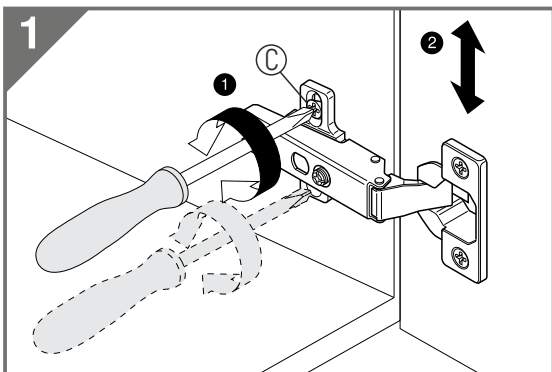

caution!

Minifix is the main connection material used in products. Before starting assembly, please check the drawings below.

Height adjustment: Loosen screw 'C', adjust height, retighten screw 'C'.

Depth adjustment: Loosen fixing 'A', push hinge arm forwards or backwards, retighten screw 'A', fix screw 'B' with a 1/4- turn in clock-wise direction.