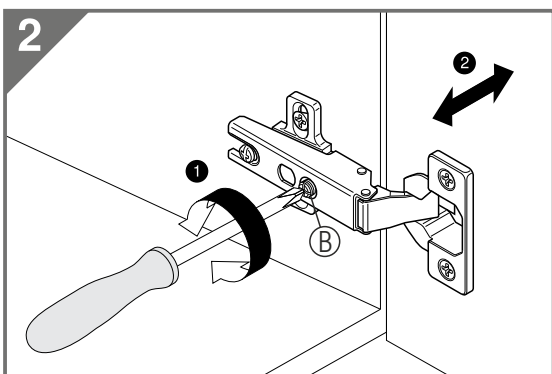

caution!

Minifix is the main connection material used in products. Before starting assembly, please check the drawings below.

Height adjustment: Loosen screw 'C', adjust height, retighten screw 'C'.

Depth adjustment: Loosen fixing 'A', push hinge arm forwards or backwards, retighten screw 'A', fix screw 'B' with a 1/4- turn in clock-wise direction.