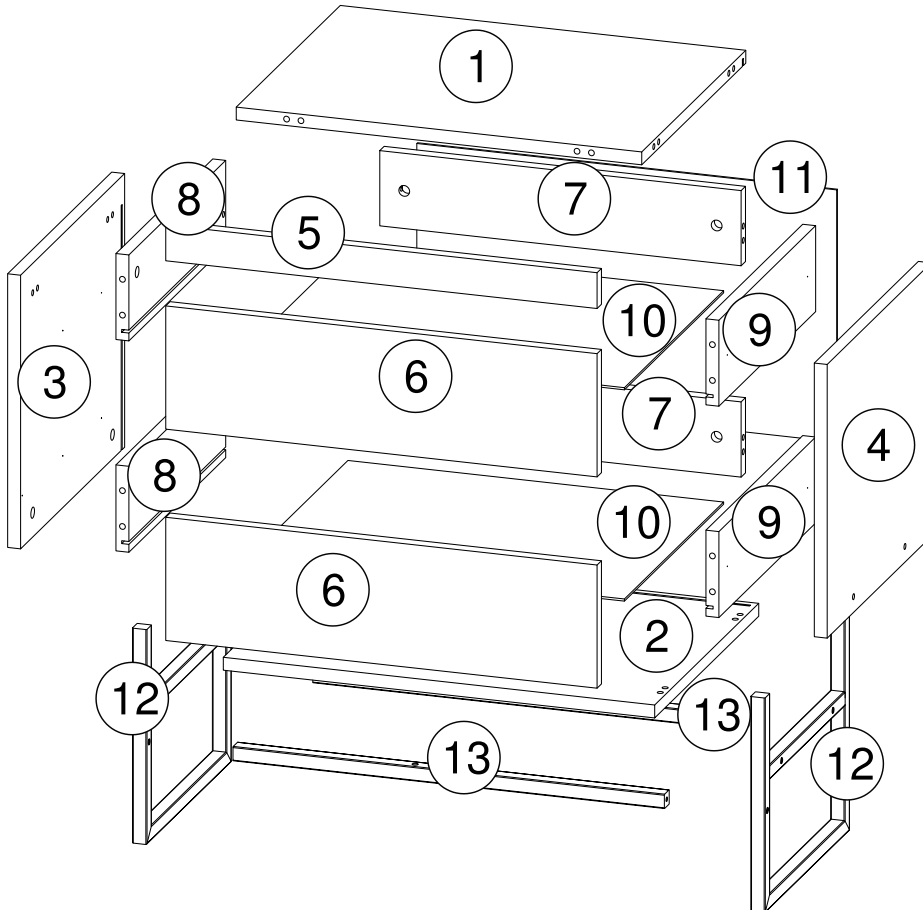

caution!

Minifix is the main connection material used in products. Before starting assembly, please check the drawings below.

Height adjustment: Loosen screw 'C', adjust height, retighten screw 'C'.

Depth adjustment: Loosen fixing 'A', push hinge arm forwards or backwards, retighten screw 'A', fix screw 'B' with a 1/4- turn in clock-wise direction.

Side adjustment: Loosen fixing screw 'A', adjust gap with screw 'B' and retighten screw 'A'.

ATTENTION

TOOLBOX

No	Adet
1	1
2	1
3	1
4	1
5	1
6	2
7	2
8	2
9	2
10	2
11	1
12	2
13	2

01

02

03

04