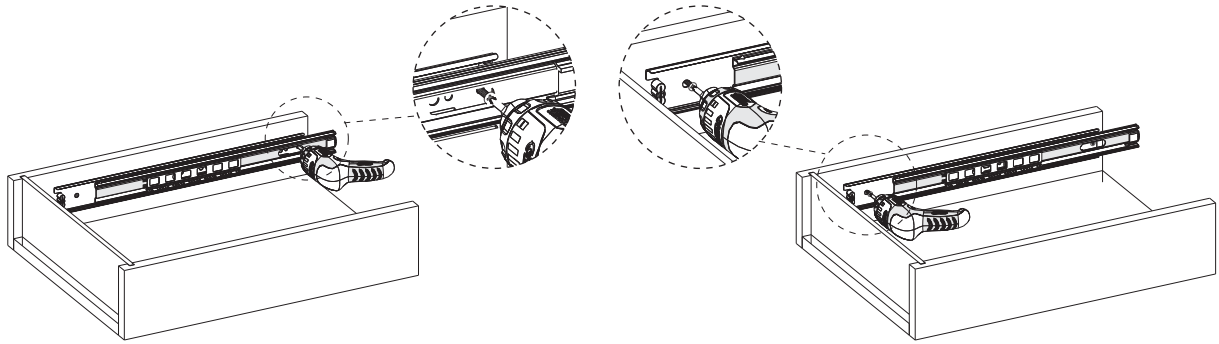

caution!

Minifix is the main connection material used in products. Before starting assembly, please check the drawings below.

Height adjustment: Loosen screw 'C', adjust height, retighten screw 'C'.

Depth adjustment: Loosen fixing 'A', push hinge arm forwards or backwards, retighten screw 'A', fix screw 'B' with a 1/4- turn in clock-wise direction.

Side adjustment: Loosen fixing screw 'A', adjust gap with screw 'B' and retighten screw 'A'.

ATTENTION

TOOLBOX

No	Adet
1	1
2	1
3	1
4	1
5	1
6	2
7	2
8	2
9	2
10	2
11	1
12	2
13	2

01

02

03

04