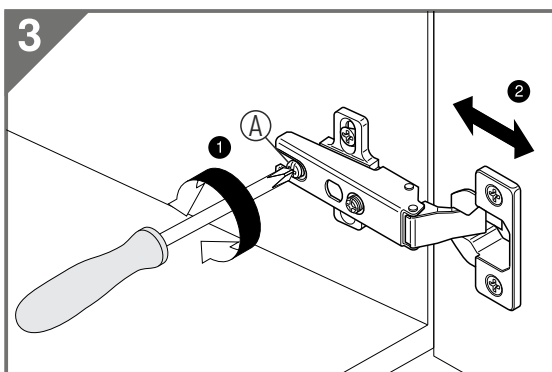

caution!

Minifix is the main connection material used in products. Before starting assembly, please check the drawings below.

Height adjustment: Loosen screw 'C', adjust height, retighten screw 'C'.

Depth adjustment: Loosen fixing 'A', push hinge arm forwards or backwards, retighten screw 'A', fix screw 'B' with a 1/4- turn in clock-wise direction.