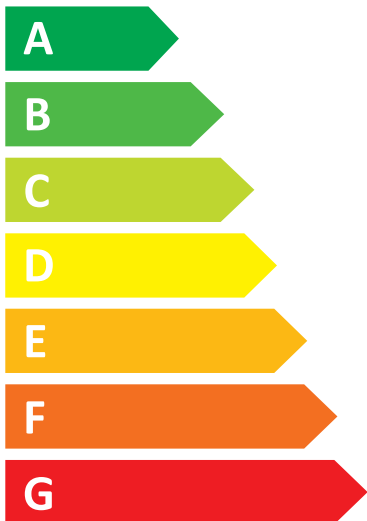

ENERG

Bosch

WGB254AXTR

41 kWh / 

10.0 kg

3:50

49 L

ABCDEFG