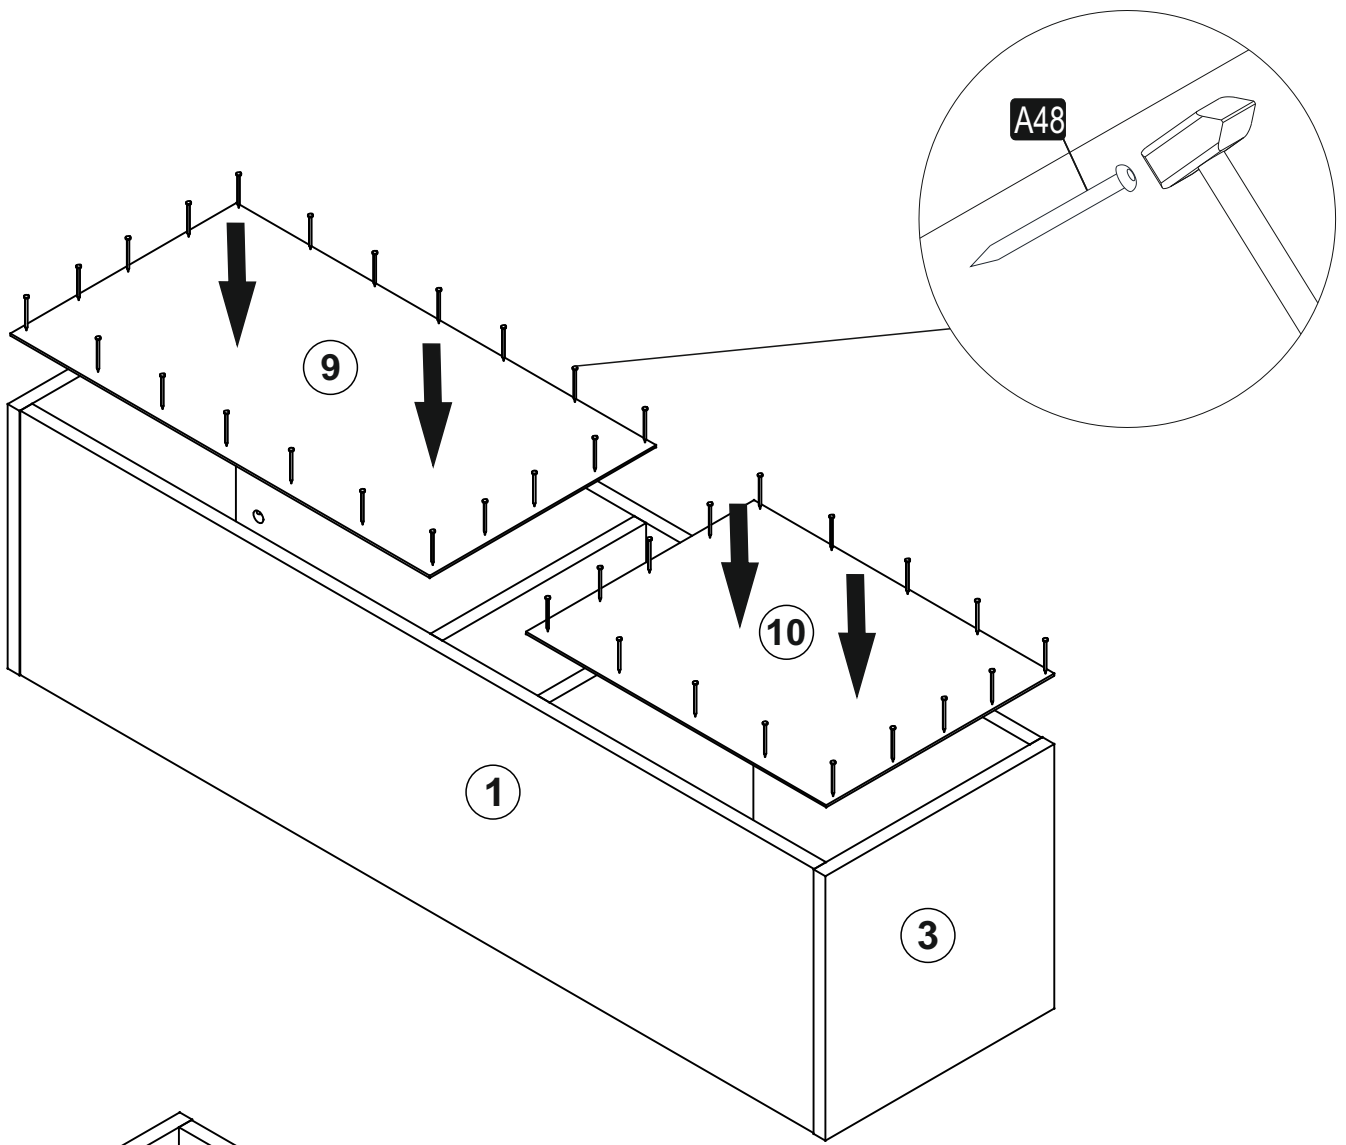

EFSA

SEPETLİ BANYO DOLABI

This product must be installed by two people.

Tools to be used in product installation

AKSESUAR LİSTESİ

A23 Minifix M8  16x	A22 Minifix G18  16x	A04 KVLY  16x	A51 AYAK  4x	K25 KLP  128mm 2x
A88 3,5x13  10x	A18 3,5x18  40x	C02 SDM  4x	C04 MA  4x	A65 RP  4x
A49 KLPVD  4x22 mm 4x	A48 AC  40x	A06 18 mm  R-1 16x R-2		

PARÇA KODLAMA

3

4

5

6

7

8

KAPAK AYAR ŞEMASI
cover setting chart