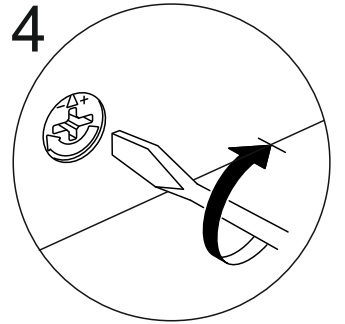

EFSA

SEPETLİ BANYO DOLABI

This product must be installed by two people.

Tools to be used in product installation

AKSESUAR LİSTESİ

A23 Minifix M8  16x	A22 Minifix G18  16x	A04 KVLY  16x	A51 AYAK  4x	K25 KLP  128mm 2x
A88 3,5x13  10x	A18 3,5x18  40x	C02 SDM  4x	C04 MA  4x	A65 RP  4x
A49 KLPVD  4x22 mm 4x	A48 AC  40x	A06 18 mm  R-1 16x R-2		

PARÇA KODLAMA

3

4

5

6

7

8

KAPAK AYAR ŞEMASI
cover setting chart