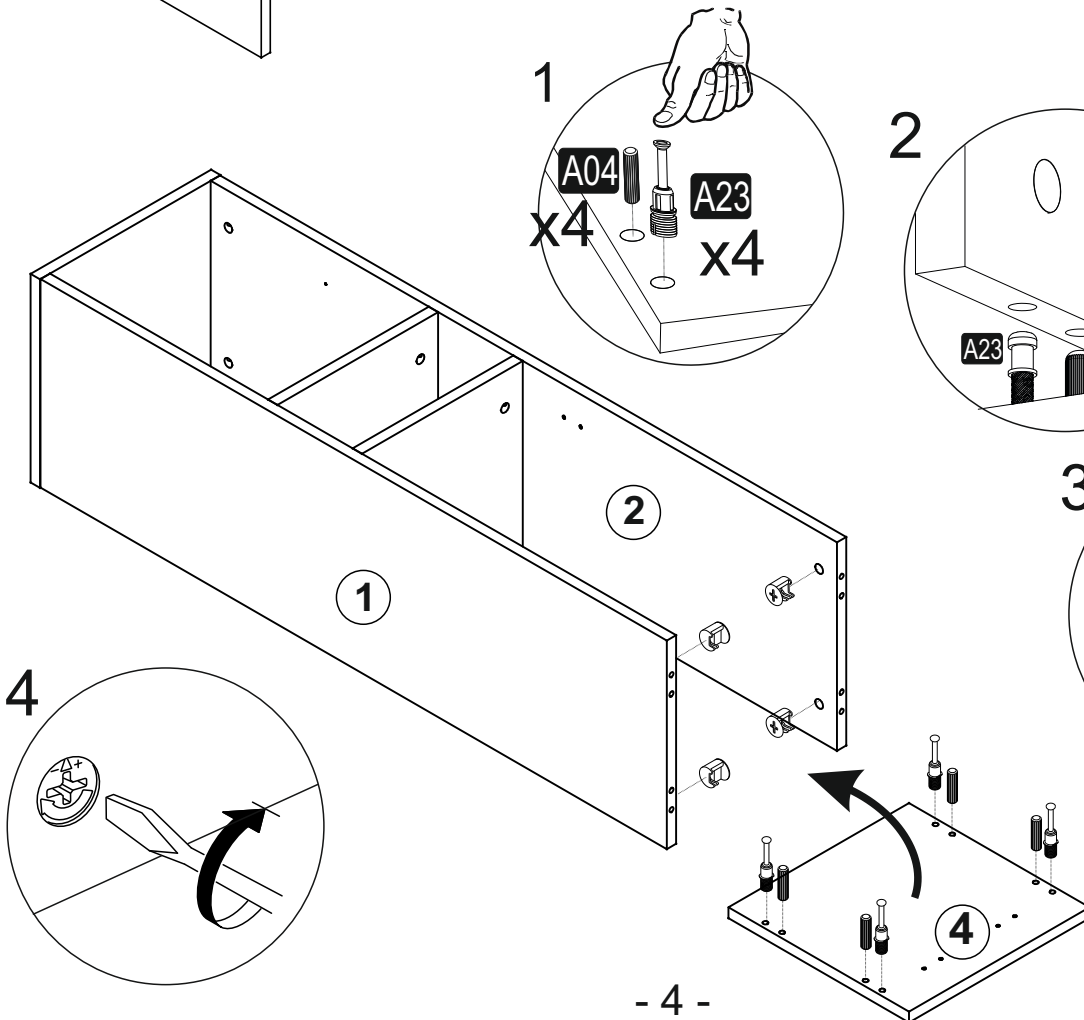

EFSA

SEPETLİ BANYO DOLABI

This product must be installed by two people.

Tools to be used in product installation

AKSESUAR LİSTESİ

A23 Minifix M8  16x	A22 Minifix G18  16x	A04 KVLY  16x	A51 AYAK  4x	K25 KLP  128mm 2x
A88 3,5x13  10x	A18 3,5x18  40x	C02 SDM  4x	C04 MA  4x	A65 RP  4x
A49 KLPVD  4x22 mm 4x	A48 AC  40x	A06 18 mm  R-1 16x R-2		

PARÇA KODLAMA

3

4

5

6

7

8

KAPAK AYAR ŞEMASI
cover setting chart