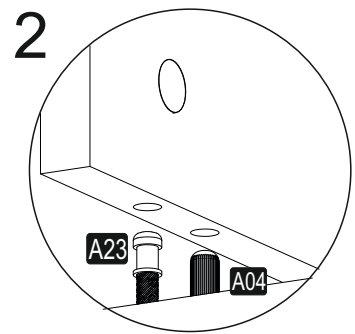

EFSA

SEPETLİ BANYO DOLABI

This product must be installed by two people.

Tools to be used in product installation

AKSESUAR LİSTESİ

A23 Minifix M8  16x	A22 Minifix G18  16x	A04 KVLY  16x	A51 AYAK  4x	K25 KLP  128mm 2x
A88 3,5x13  10x	A18 3,5x18  40x	C02 SDM  4x	C04 MA  4x	A65 RP  4x
A49 KLPVD  4x22 mm 4x	A48 AC  40x	A06 18 mm  R-1 16x R-2		

PARÇA KODLAMA

3

4

5

6

7

8

KAPAK AYAR ŞEMASI
cover setting chart