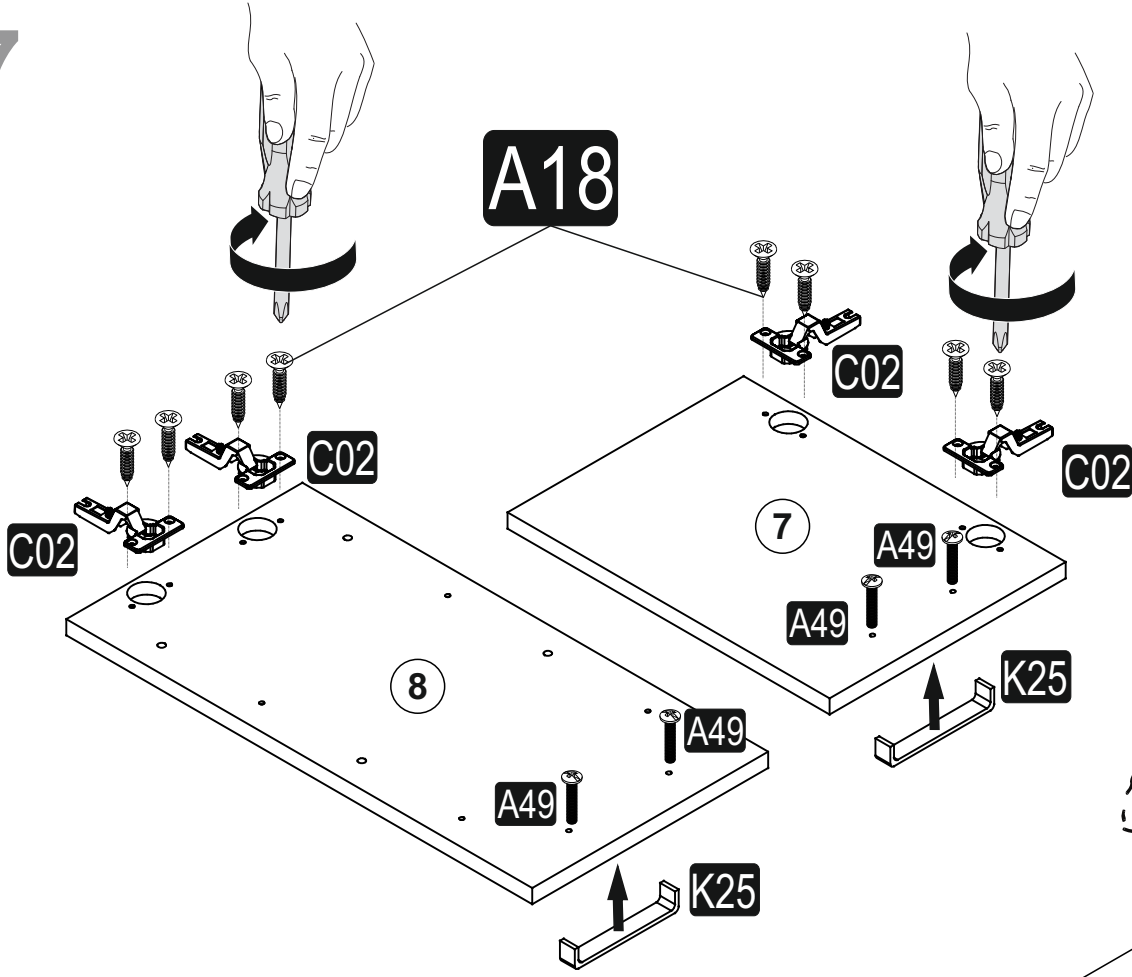

EFSA

SEPETLİ BANYO DOLABI

This product must be installed by two people.

Tools to be used in product installation

AKSESUAR LİSTESİ

A23 Minifix M8  16x	A22 Minifix G18  16x	A04 KVLY  16x	A51 AYAK  4x	K25 KLP  128mm 2x
A88 3,5x13  10x	A18 3,5x18  40x	C02 SDM  4x	C04 MA  4x	A65 RP  4x
A49 KLPVD  4x22 mm 4x	A48 AC  40x	A06 18 mm  R-1 16x R-2		

PARÇA KODLAMA

3

4

5

6

7

8

KAPAK AYAR ŞEMASI
cover setting chart