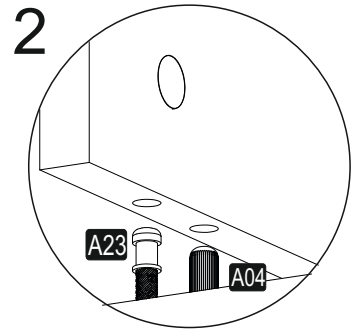

EFSA

SEPETLİ BANYO DOLABI

This product must be installed by two people.

Tools to be used in product installation

AKSESUAR LİSTESİ

A23 Minifix M8  16x	A22 Minifix G18  16x	A04 KVLY  16x	A51 AYAK  4x	K25 KLP  128mm 2x
A88 3,5x13  10x	A18 3,5x18  40x	C02 SDM  4x	C04 MA  4x	A65 RP  4x
A49 KLPVD  4x22 mm 4x	A48 AC  40x	A06 18 mm  R-1 16x R-2		

PARÇA KODLAMA

3

4

5

6

7

8

KAPAK AYAR ŞEMASI
cover setting chart