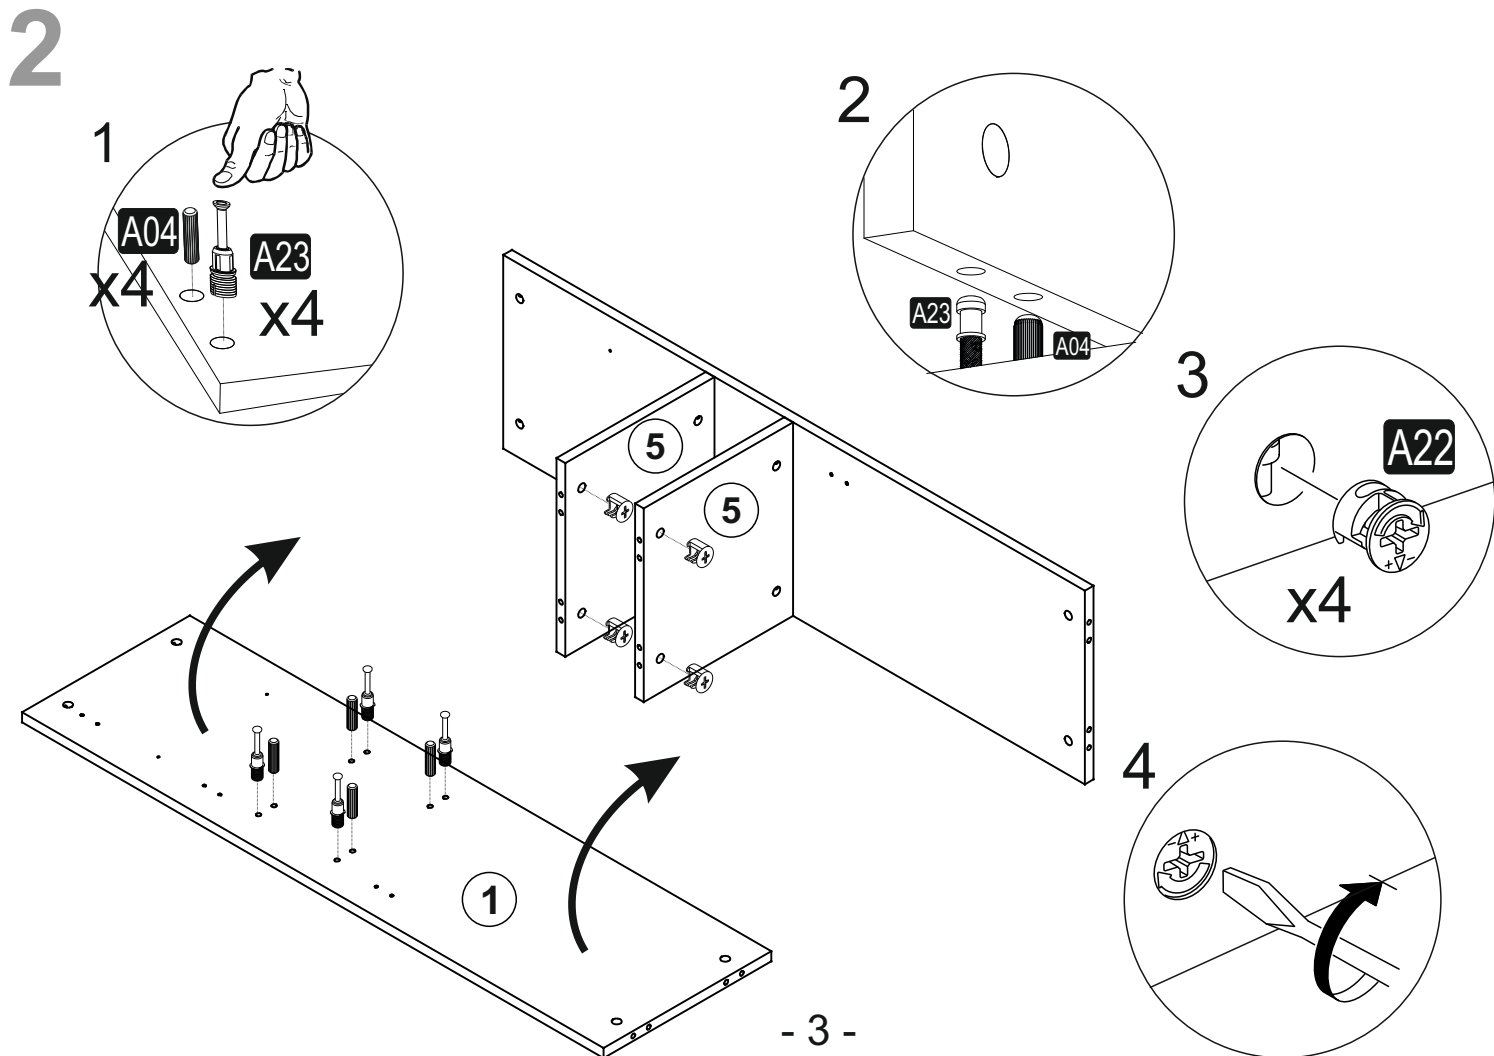

EFSA

SEPETLİ BANYO DOLABI

This product must be installed by two people.

Tools to be used in product installation

AKSESUAR LİSTESİ

A23 Minifix M8  16x	A22 Minifix G18  16x	A04 KVLY  16x	A51 AYAK  4x	K25 KLP  128mm 2x
A88 3,5x13  10x	A18 3,5x18  40x	C02 SDM  4x	C04 MA  4x	A65 RP  4x
A49 KLPVD  4x22 mm 4x	A48 AC  40x	A06 18 mm  R-1 16x R-2		

PARÇA KODLAMA

3

4

5

6

7

8

KAPAK AYAR ŞEMASI
cover setting chart