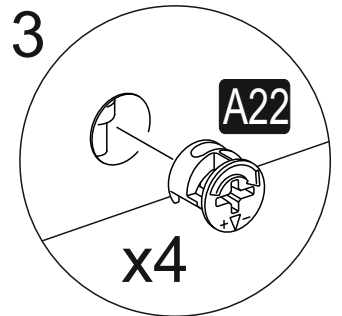

EFSA

SEPETLİ BANYO DOLABI

This product must be installed by two people.

Tools to be used in product installation

AKSESUAR LİSTESİ

A23 Minifix M8  16x	A22 Minifix G18  16x	A04 KVLY  16x	A51 AYAK  4x	K25 KLP  128mm 2x
A88 3,5x13  10x	A18 3,5x18  40x	C02 SDM  4x	C04 MA  4x	A65 RP  4x
A49 KLPVD  4x22 mm 4x	A48 AC  40x	A06 18 mm  R-1 16x R-2		

PARÇA KODLAMA

3

4

5

6

7

8

KAPAK AYAR ŞEMASI
cover setting chart