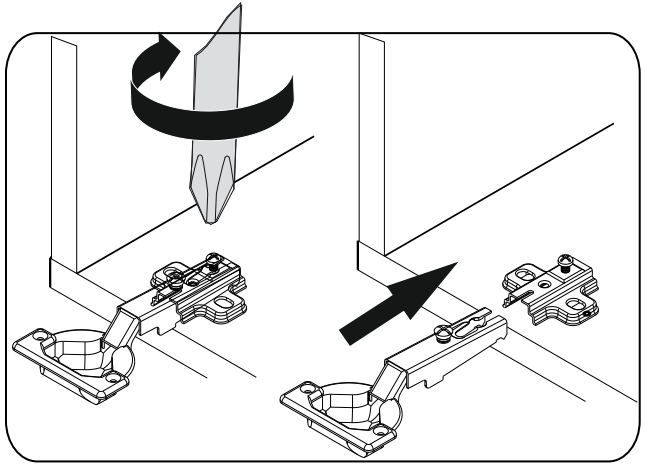

EFSA

SEPETLİ BANYO DOLABI

This product must be installed by two people.

Tools to be used in product installation

AKSESUAR LİSTESİ

A23 Minifix M8  16x	A22 Minifix G18  16x	A04 KVLY  16x	A51 AYAK  4x	K25 KLP  128mm 2x
A88 3,5x13  10x	A18 3,5x18  40x	C02 SDM  4x	C04 MA  4x	A65 RP  4x
A49 KLPVD  4x22 mm 4x	A48 AC  40x	A06 18 mm  R-1 16x R-2		

PARÇA KODLAMA

3

4

5

6

7

8

KAPAK AYAR ŞEMASI
cover setting chart