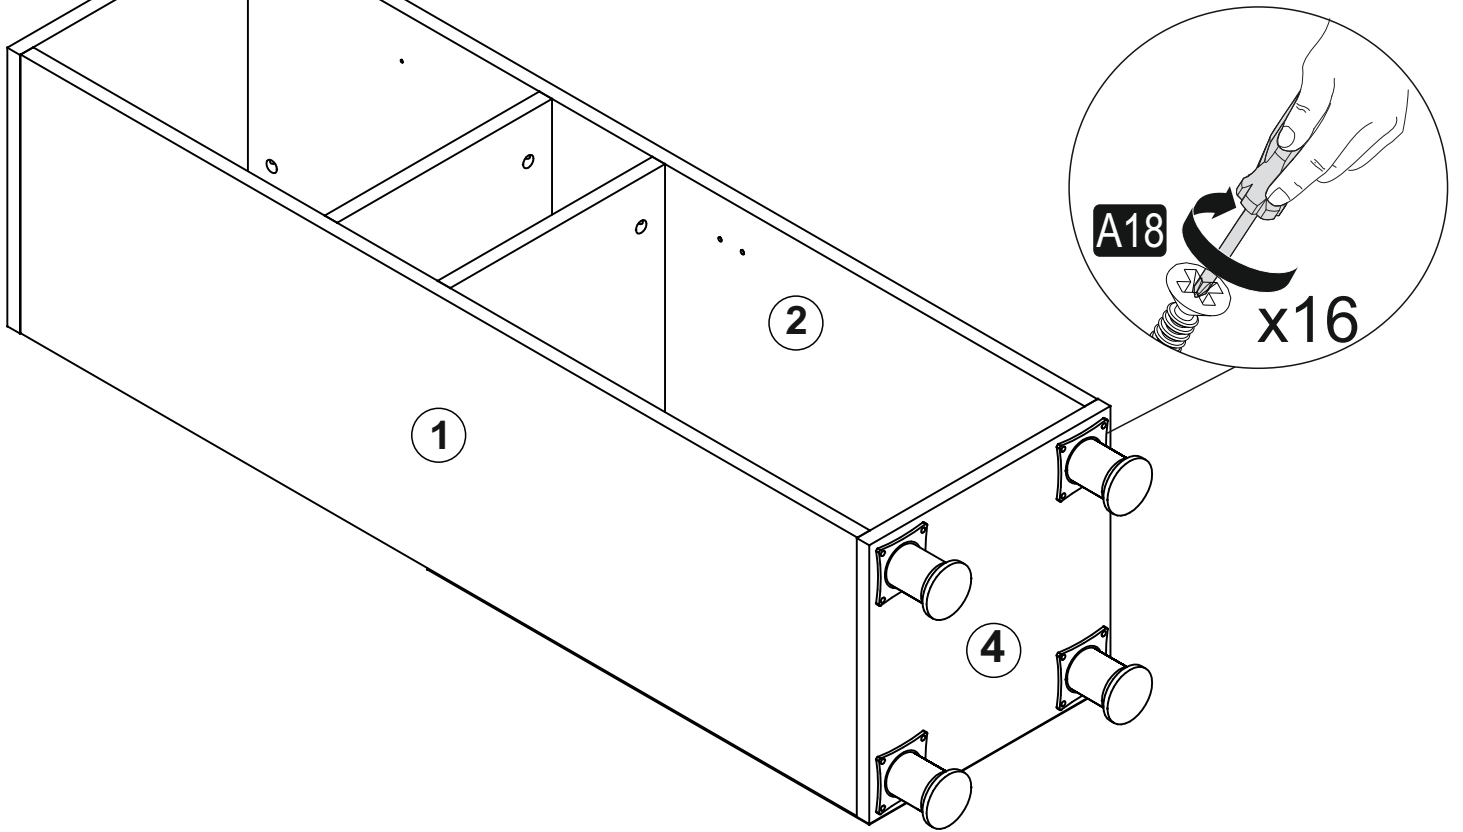

EFSA

SEPETLİ BANYO DOLABI

This product must be installed by two people.

Tools to be used in product installation

AKSESUAR LİSTESİ

A23 Minifix M8  16x	A22 Minifix G18  16x	A04 KVLY  16x	A51 AYAK  4x	K25 KLP  128mm 2x
A88 3,5x13  10x	A18 3,5x18  40x	C02 SDM  4x	C04 MA  4x	A65 RP  4x
A49 KLPVD  4x22 mm 4x	A48 AC  40x	A06 18 mm  R-1 16x R-2		

PARÇA KODLAMA

3

4

5

6

7

8

KAPAK AYAR ŞEMASI
cover setting chart