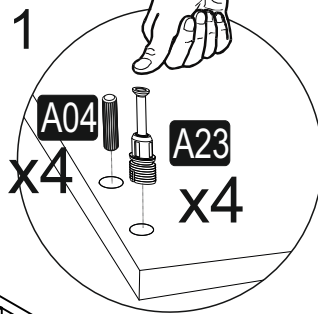

EFSA

SEPETLİ BANYO DOLABI

This product must be installed by two people.

Tools to be used in product installation

AKSESUAR LİSTESİ

A23 Minifix M8  16x	A22 Minifix G18  16x	A04 KVLY  16x	A51 AYAK  4x	K25 KLP  128mm 2x
A88 3,5x13  10x	A18 3,5x18  40x	C02 SDM  4x	C04 MA  4x	A65 RP  4x
A49 KLPVD  4x22 mm 4x	A48 AC  40x	A06 18 mm  R-1 16x R-2		

PARÇA KODLAMA

3

4

5

6

7

8

KAPAK AYAR ŞEMASI
cover setting chart