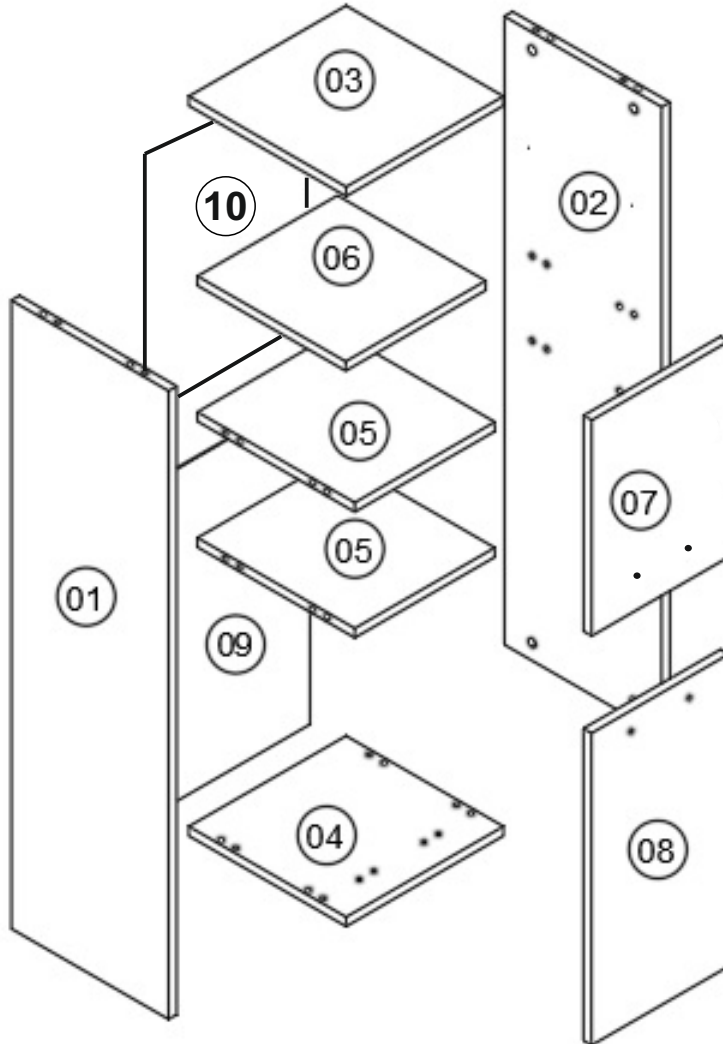

EFSA

SEPETLİ BANYO DOLABI

This product must be installed by two people.

Tools to be used in product installation

AKSESUAR LİSTESİ

A23 Minifix M8  16x	A22 Minifix G18  16x	A04 KVLY  16x	A51 AYAK  4x	K25 KLP  128mm 2x
A88 3,5x13  10x	A18 3,5x18  40x	C02 SDM  4x	C04 MA  4x	A65 RP  4x
A49 KLPVD  4x22 mm 4x	A48 AC  40x	A06 18 mm  R-1 16x R-2		

PARÇA KODLAMA

3

4

5

6

7

8

KAPAK AYAR ŞEMASI
cover setting chart