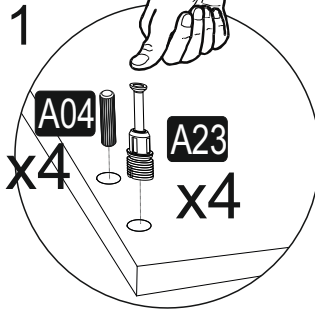

EFSA

SEPETLİ BANYO DOLABI

This product must be installed by two people.

Tools to be used in product installation

AKSESUAR LİSTESİ

A23 Minifix M8  16x	A22 Minifix G18  16x	A04 KVLY  16x	A51 AYAK  4x	K25 KLP  128mm 2x
A88 3,5x13  10x	A18 3,5x18  40x	C02 SDM  4x	C04 MA  4x	A65 RP  4x
A49 KLPVD  4x22 mm 4x	A48 AC  40x	A06 18 mm  R-1 16x R-2		

PARÇA KODLAMA

3

4

5

6

7

8

KAPAK AYAR ŞEMASI
cover setting chart