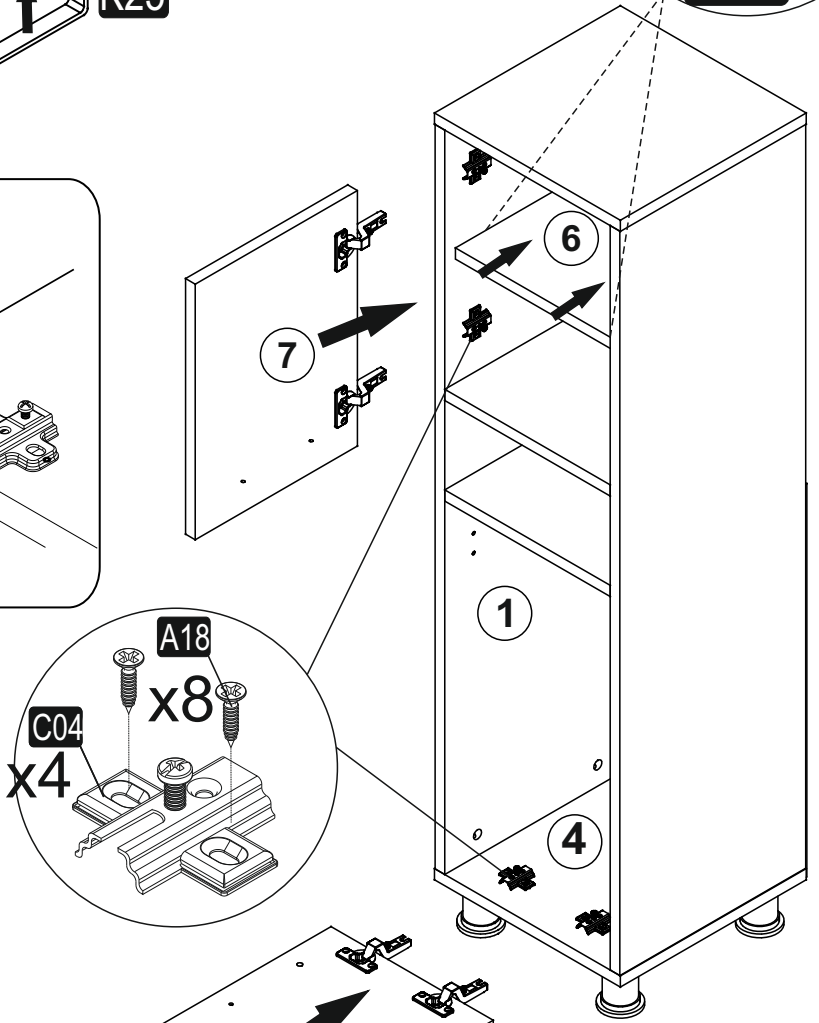

EFSA

SEPETLİ BANYO DOLABI

This product must be installed by two people.

Tools to be used in product installation

AKSESUAR LİSTESİ

A23 Minifix M8  16x	A22 Minifix G18  16x	A04 KVLY  16x	A51 AYAK  4x	K25 KLP  128mm 2x
A88 3,5x13  10x	A18 3,5x18  40x	C02 SDM  4x	C04 MA  4x	A65 RP  4x
A49 KLPVD  4x22 mm 4x	A48 AC  40x	A06 18 mm  R-1 16x R-2		

PARÇA KODLAMA

3

4

5

6

7

8

KAPAK AYAR ŞEMASI
cover setting chart