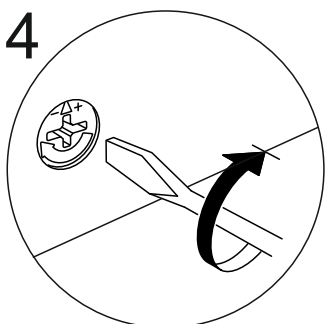

EFSA

SEPETLİ BANYO DOLABI

This product must be installed by two people.

Tools to be used in product installation

AKSESUAR LİSTESİ

A23 Minifix M8  16x	A22 Minifix G18  16x	A04 KVLY  16x	A51 AYAK  4x	K25 KLP  128mm 2x
A88 3,5x13  10x	A18 3,5x18  40x	C02 SDM  4x	C04 MA  4x	A65 RP  4x
A49 KLPVD  4x22 mm 4x	A48 AC  40x	A06 18 mm  R-1 16x R-2		

PARÇA KODLAMA

3

4

5

6

7

8

KAPAK AYAR ŞEMASI
cover setting chart