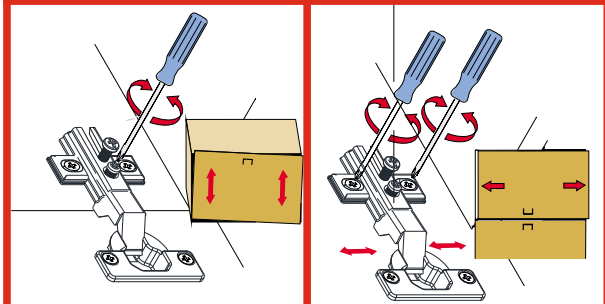

EFSA

SEPETLİ BANYO DOLABI

This product must be installed by two people.

Tools to be used in product installation

AKSESUAR LİSTESİ

A23 Minifix M8  16x	A22 Minifix G18  16x	A04 KVLY  16x	A51 AYAK  4x	K25 KLP  128mm 2x
A88 3,5x13  10x	A18 3,5x18  40x	C02 SDM  4x	C04 MA  4x	A65 RP  4x
A49 KLPVD  4x22 mm 4x	A48 AC  40x	A06 18 mm  R-1 16x R-2		

PARÇA KODLAMA

3

4

5

6

7

8

KAPAK AYAR ŞEMASI
cover setting chart