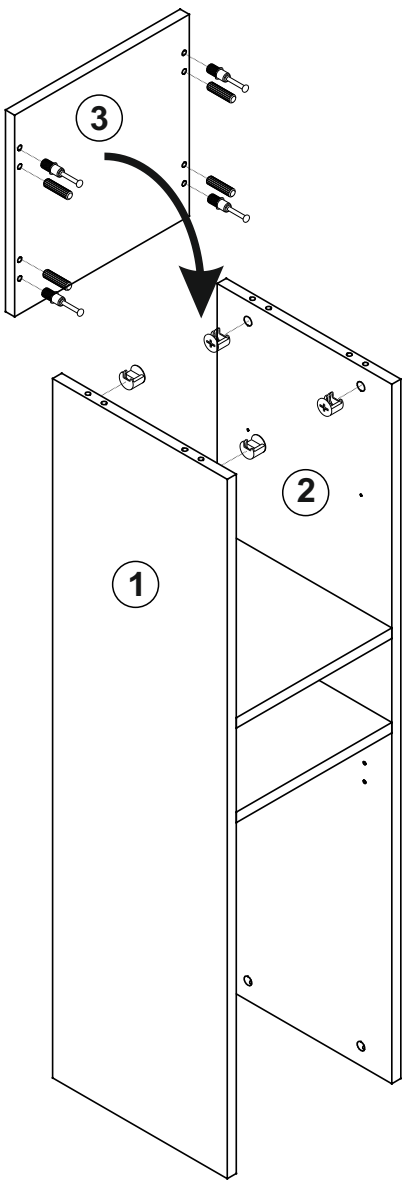

EFSA

SEPETLİ BANYO DOLABI

This product must be installed by two people.

Tools to be used in product installation

AKSESUAR LİSTESİ

A23 Minifix M8  16x	A22 Minifix G18  16x	A04 KVLY  16x	A51 AYAK  4x	K25 KLP  128mm 2x
A88 3,5x13  10x	A18 3,5x18  40x	C02 SDM  4x	C04 MA  4x	A65 RP  4x
A49 KLPVD  4x22 mm 4x	A48 AC  40x	A06 18 mm  R-1 16x R-2		

PARÇA KODLAMA

3

4

5

6

7

8

KAPAK AYAR ŞEMASI
cover setting chart