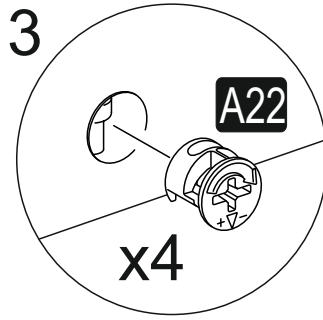

EFSA

SEPETLİ BANYO DOLABI

This product must be installed by two people.

Tools to be used in product installation

AKSESUAR LİSTESİ

A23 Minifix M8  16x	A22 Minifix G18  16x	A04 KVLY  16x	A51 AYAK  4x	K25 KLP  128mm 2x
A88 3,5x13  10x	A18 3,5x18  40x	C02 SDM  4x	C04 MA  4x	A65 RP  4x
A49 KLPVD  4x22 mm 4x	A48 AC  40x	A06 18 mm  R-1 16x R-2		

PARÇA KODLAMA

3

4

5

6

7

8

KAPAK AYAR ŞEMASI
cover setting chart