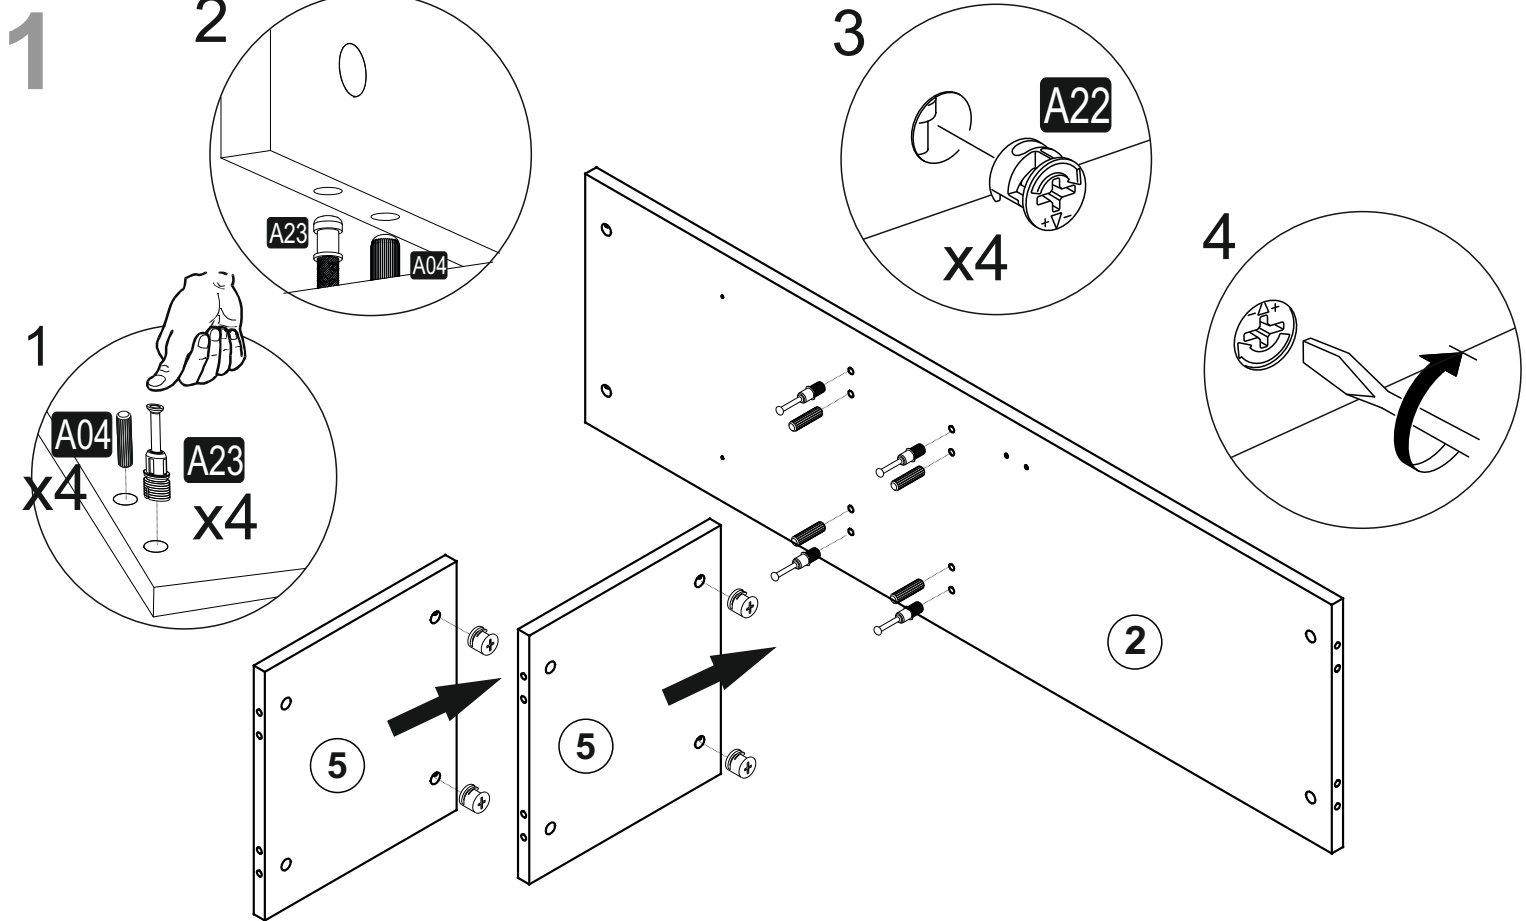

EFSA

SEPETLİ BANYO DOLABI

This product must be installed by two people.

Tools to be used in product installation

AKSESUAR LİSTESİ

A23 Minifix M8  16x	A22 Minifix G18  16x	A04 KVLY  16x	A51 AYAK  4x	K25 KLP  128mm 2x
A88 3,5x13  10x	A18 3,5x18  40x	C02 SDM  4x	C04 MA  4x	A65 RP  4x
A49 KLPVD  4x22 mm 4x	A48 AC  40x	A06 18 mm  R-1 16x R-2		

PARÇA KODLAMA

3

4

5

6

7

8

KAPAK AYAR ŞEMASI
cover setting chart