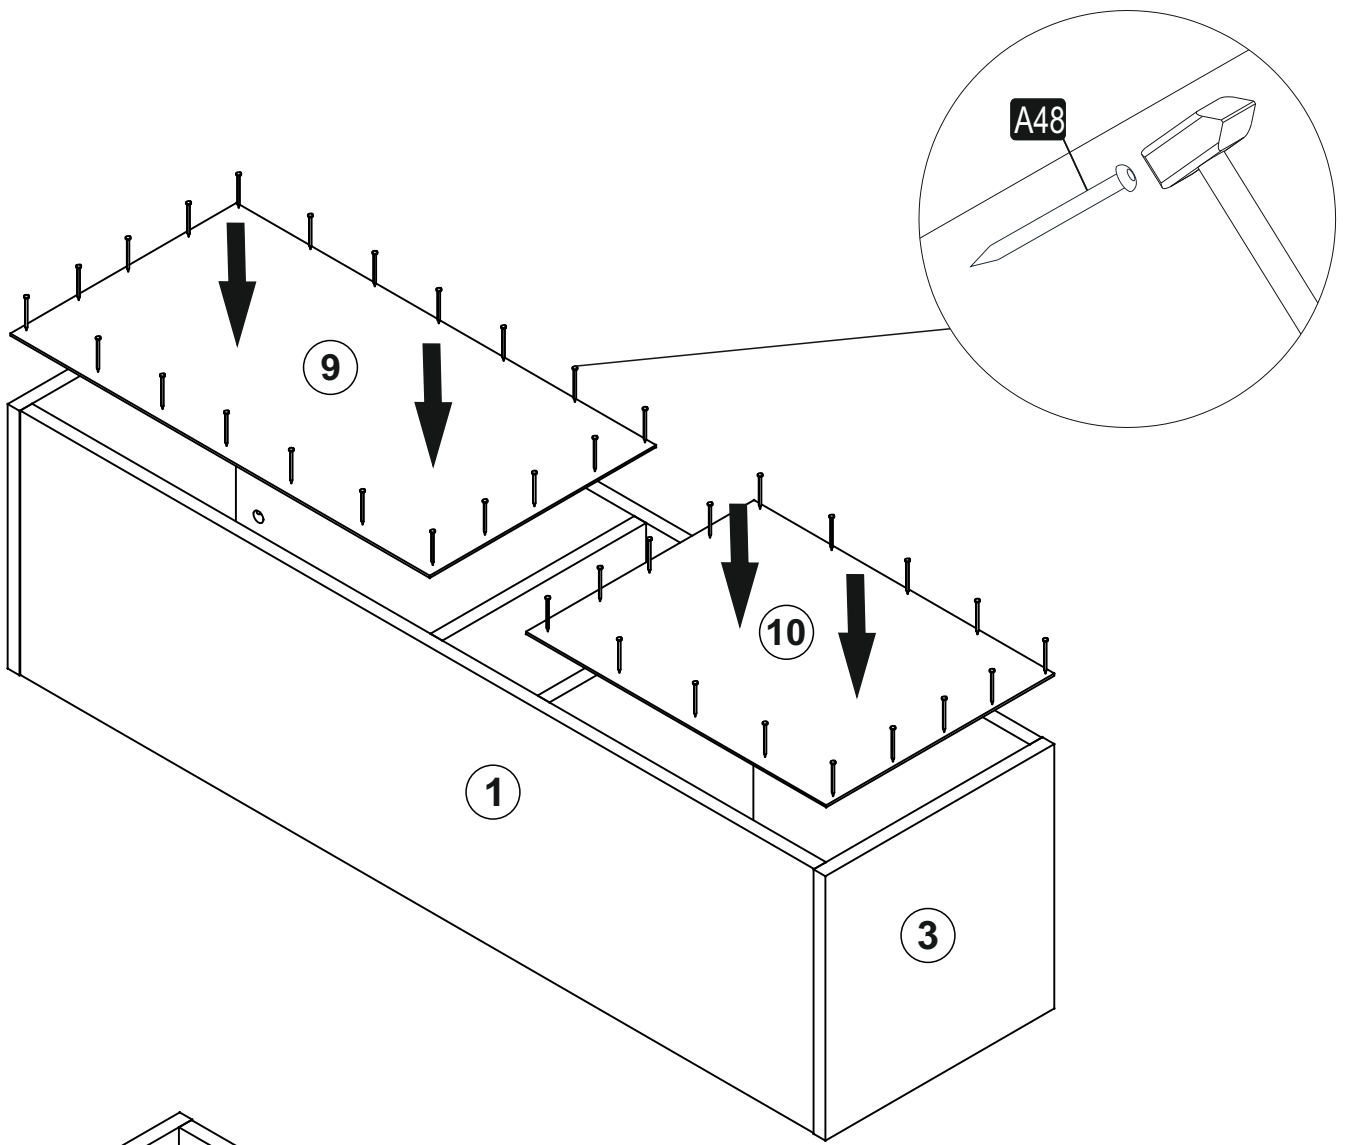

# LINDA SEPETLİ BANYO DOLABI

---

This product must be installed by two people.

Tools to be used in product installation

## PARÇA KODLAMA

3

4

5

6

7

8

KAPAK AYAR ŞEMASI  
cover setting chart