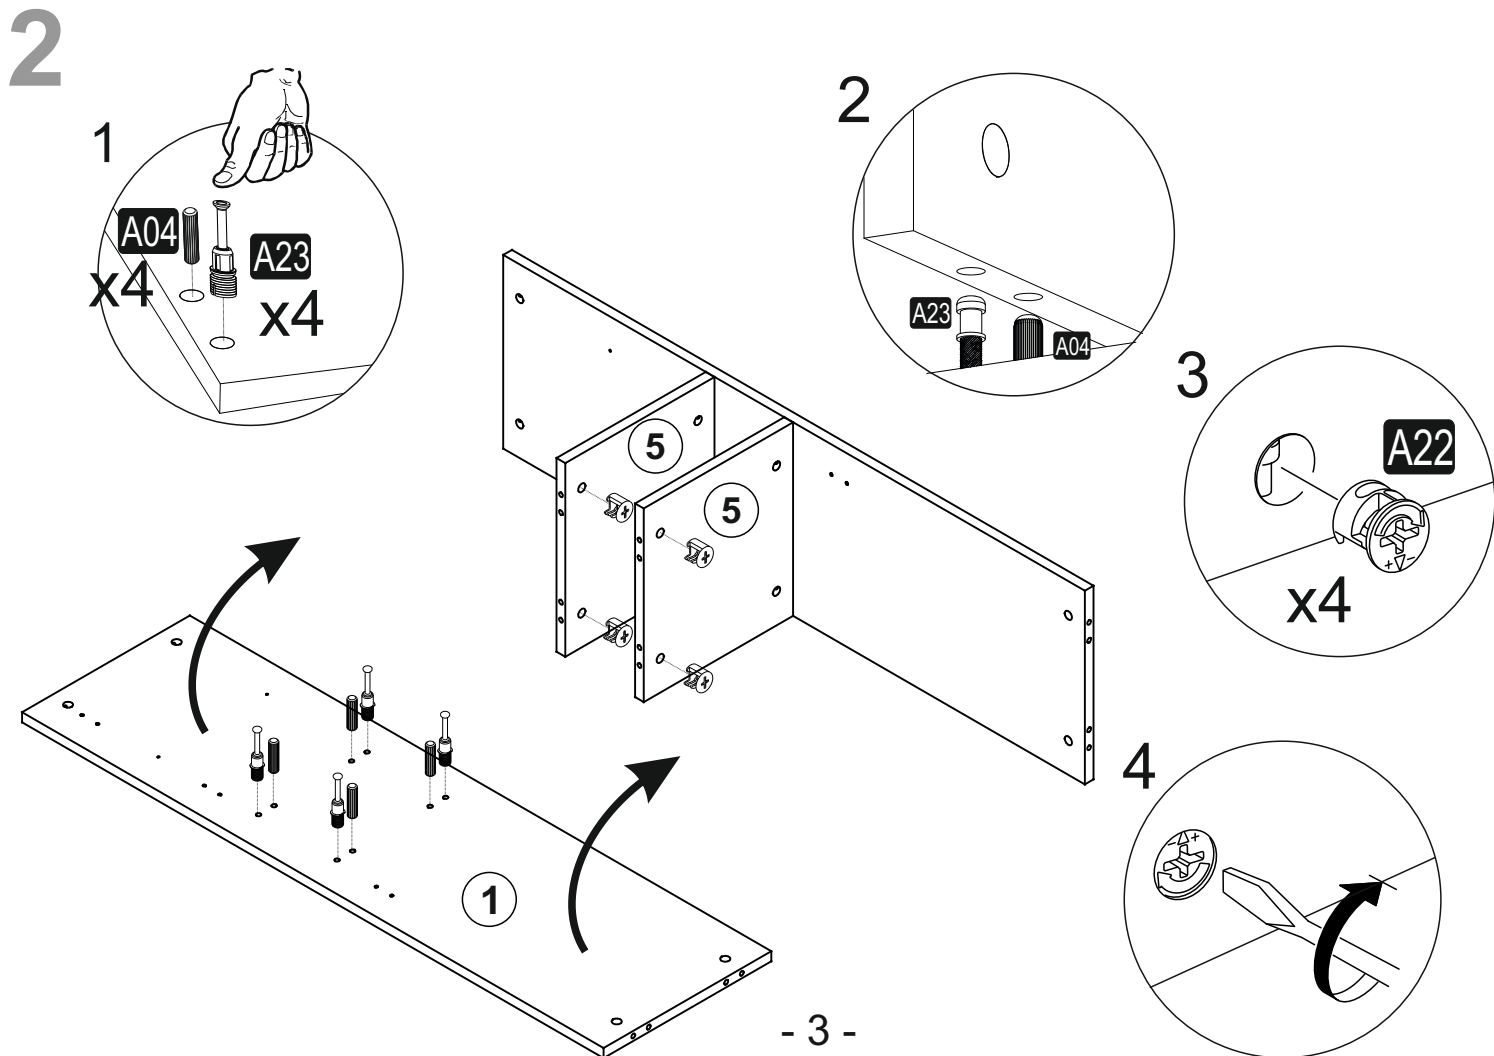

# LINDA SEPETLİ BANYO DOLABI

---

This product must be installed by two people.

Tools to be used in product installation

## AKSESUAR LİSTESİ

<b>A23</b> Minifix M8  16x	<b>A22</b> Minifix G18  16x	<b>A04</b> KVLY  16x	<b>A51</b> AYAK  4x	<b>K25</b> KLP  128mm 2x
<b>A88</b> 3,5x13  10x	<b>A18</b> 3,5x18  40x	<b>C02</b> SDM  4x	<b>C04</b> MA  4x	<b>A65</b> RP  4x
<b>A49</b> KLPVD  4x22 mm 4x	<b>A48</b> AC  40x	<b>A06</b> 18 mm  R-1 16x R-2		

## PARÇA KODLAMA

3

4

5

6

7

8

KAPAK AYAR ŞEMASI  
cover setting chart