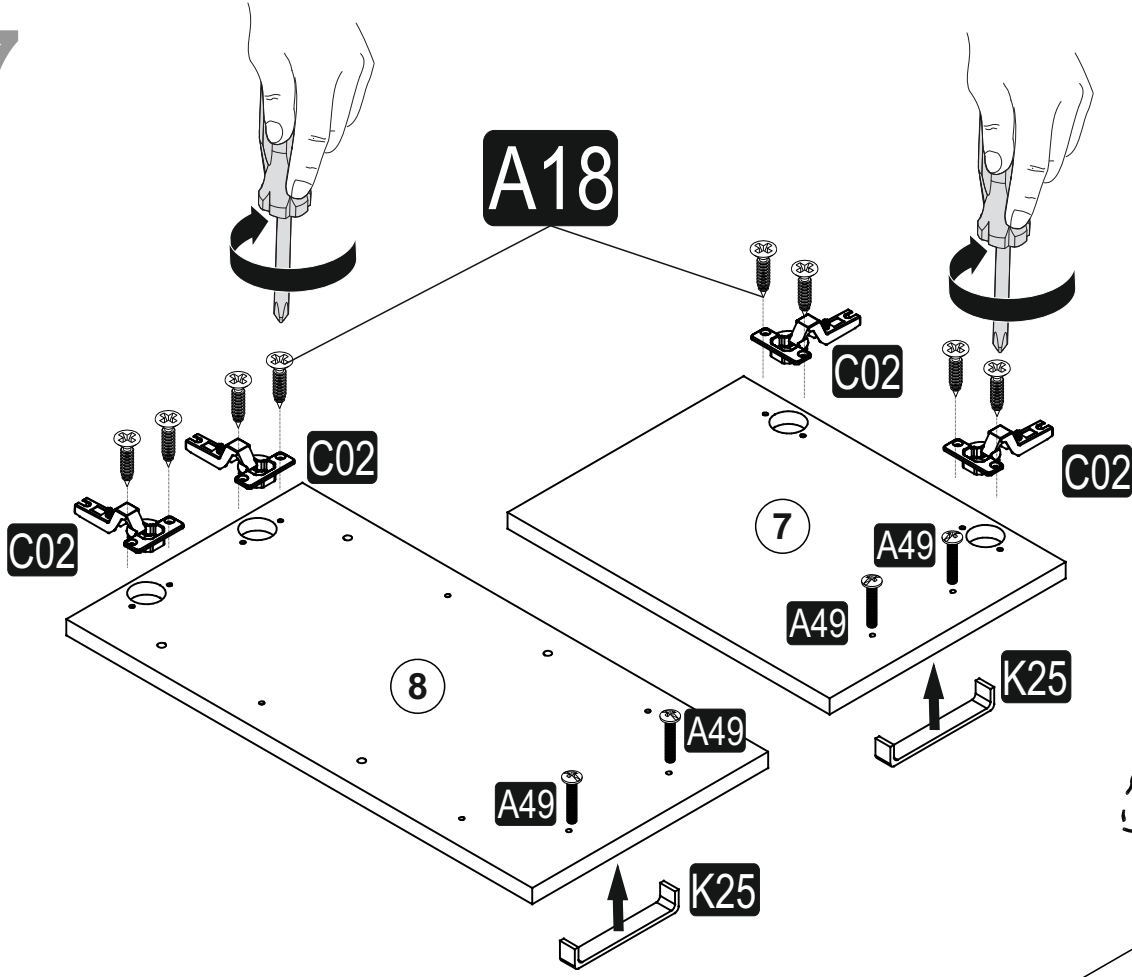

# LINDA SEPETLİ BANYO DOLABI

---

This product must be installed by two people.

Tools to be used in product installation

## PARÇA KODLAMA

3

4

5

6

7

8

KAPAK AYAR ŞEMASI  
cover setting chart