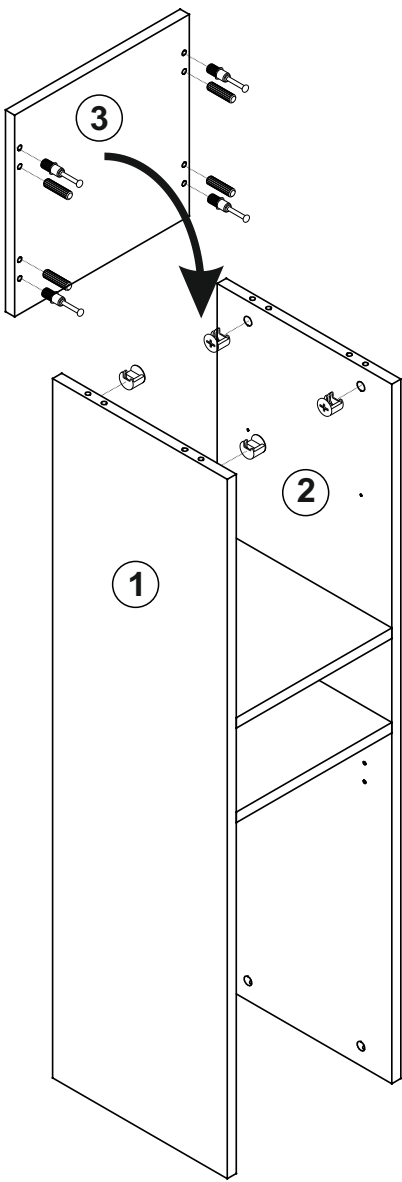

# LINDA SEPETLİ BANYO DOLABI

---

This product must be installed by two people.

Tools to be used in product installation

## AKSESUAR LİSTESİ

<b>A23</b> Minifix M8  16x	<b>A22</b> Minifix G18  16x	<b>A04</b> KVLY  16x	<b>A51</b> AYAK  4x	<b>K25</b> KLP  128mm 2x
<b>A88</b> 3,5x13  10x	<b>A18</b> 3,5x18  40x	<b>C02</b> SDM  4x	<b>C04</b> MA  4x	<b>A65</b> RP  4x
<b>A49</b> KLPVD  4x22 mm 4x	<b>A48</b> AC  40x	<b>A06</b> 18 mm  R-1 16x R-2		

## PARÇA KODLAMA

3

4

5

6

7

8

KAPAK AYAR ŞEMASI  
cover setting chart