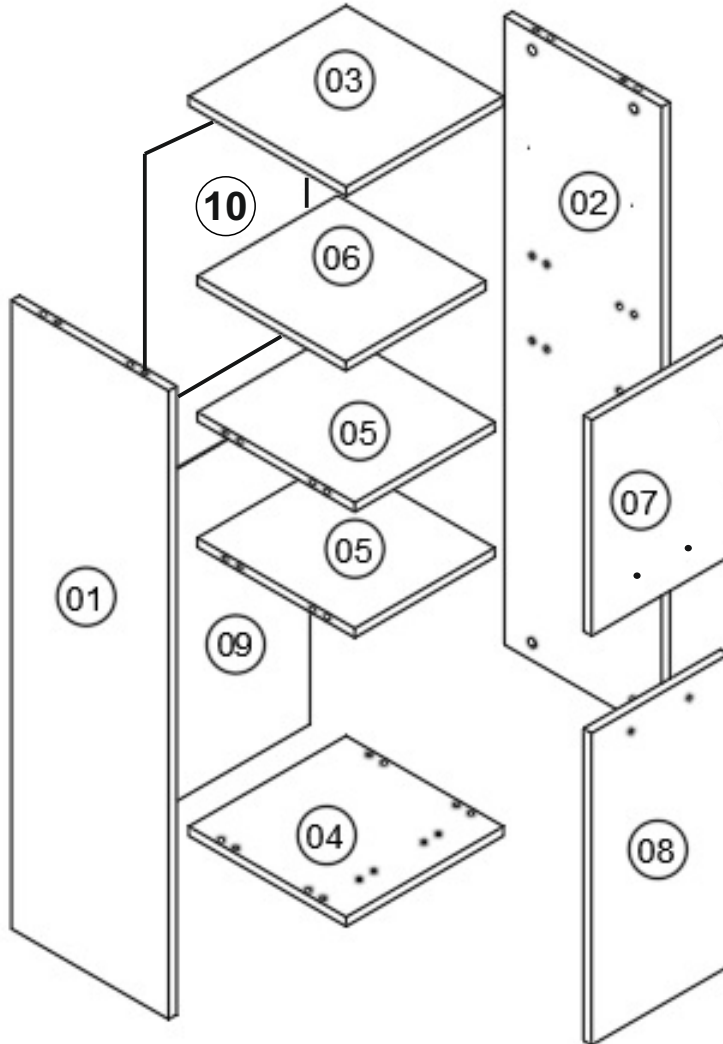

# LINDA SEPETLİ BANYO DOLABI

---

This product must be installed by two people.

Tools to be used in product installation

## AKSESUAR LİSTESİ

<b>A23</b> Minifix M8  16x	<b>A22</b> Minifix G18  16x	<b>A04</b> KVLY  16x	<b>A51</b> AYAK  4x	<b>K25</b> KLP  128mm 2x
<b>A88</b> 3,5x13  10x	<b>A18</b> 3,5x18  40x	<b>C02</b> SDM  4x	<b>C04</b> MA  4x	<b>A65</b> RP  4x
<b>A49</b> KLPVD  4x22 mm 4x	<b>A48</b> AC  40x	<b>A06</b> 18 mm  R-1 16x R-2		

## PARÇA KODLAMA

3

4

5

6

7

8

KAPAK AYAR ŞEMASI  
cover setting chart