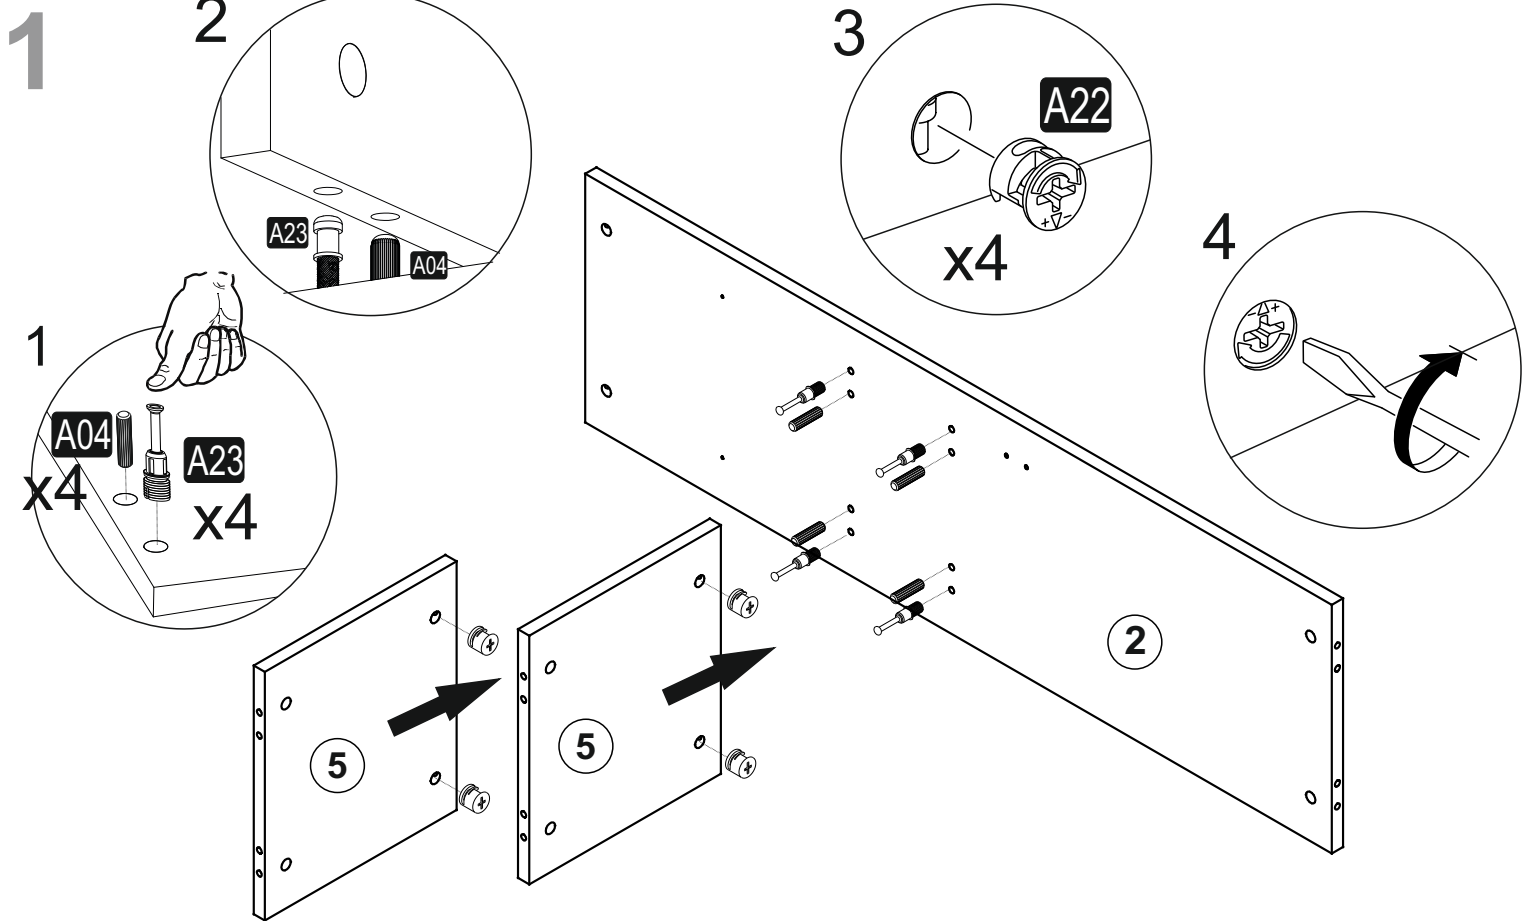

# LINDA SEPETLİ BANYO DOLABI

---

This product must be installed by two people.

Tools to be used in product installation

## AKSESUAR LİSTESİ

<b>A23</b> Minifix M8  16x	<b>A22</b> Minifix G18  16x	<b>A04</b> KVLY  16x	<b>A51</b> AYAK  4x	<b>K25</b> KLP  128mm 2x
<b>A88</b> 3,5x13  10x	<b>A18</b> 3,5x18  40x	<b>C02</b> SDM  4x	<b>C04</b> MA  4x	<b>A65</b> RP  4x
<b>A49</b> KLPVD  4x22 mm 4x	<b>A48</b> AC  40x	<b>A06</b> 18 mm  R-1 16x R-2		

## PARÇA KODLAMA

3

4

5

6

7

8

KAPAK AYAR ŞEMASI  
cover setting chart