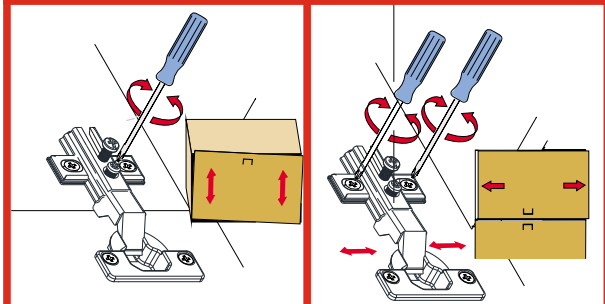

# LINDA SEPETLİ BANYO DOLABI

---

This product must be installed by two people.

Tools to be used in product installation

## PARÇA KODLAMA

3

4

5

6

7

8

KAPAK AYAR ŞEMASI  
cover setting chart