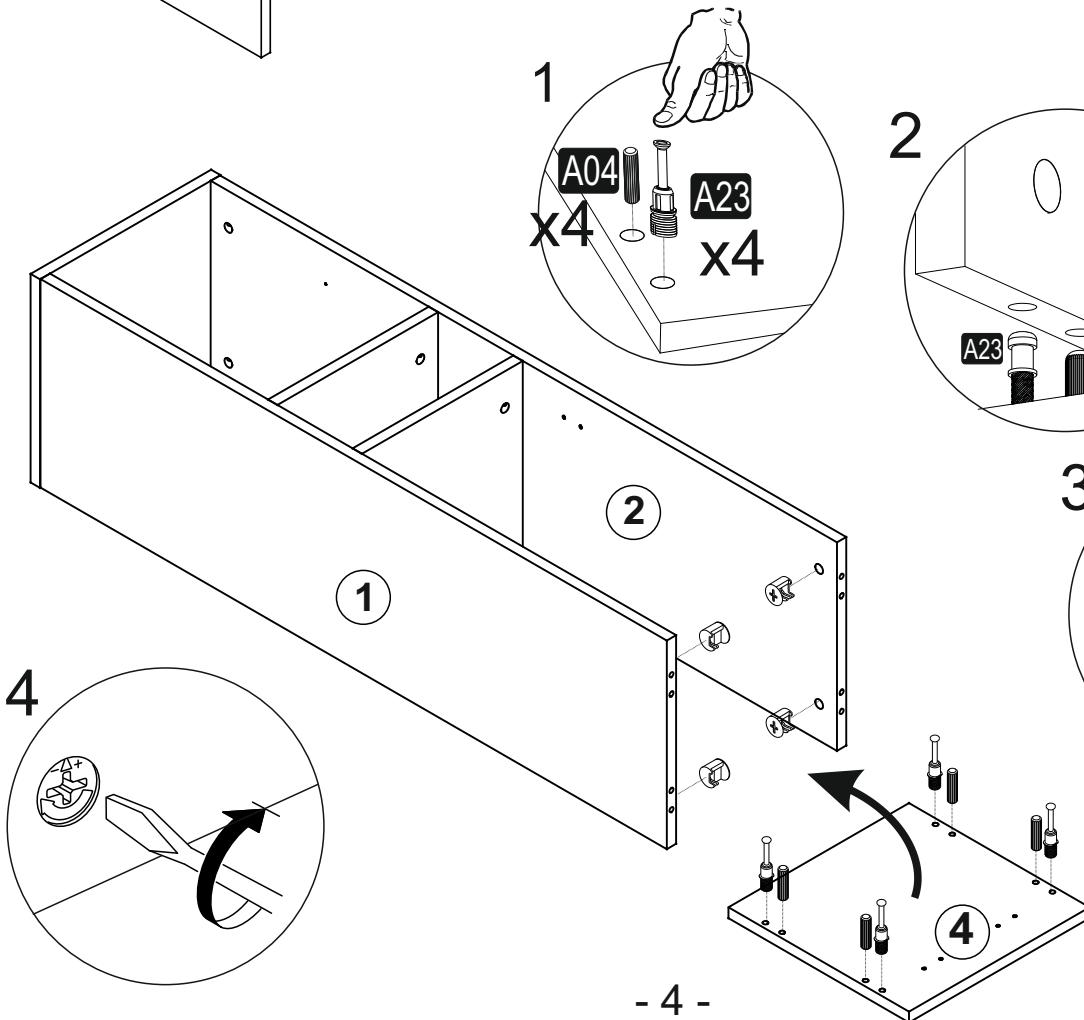

# LINDA SEPETLİ BANYO DOLABI

---

This product must be installed by two people.

Tools to be used in product installation

## PARÇA KODLAMA

3

4

5

6

7

8

KAPAK AYAR ŞEMASI  
cover setting chart