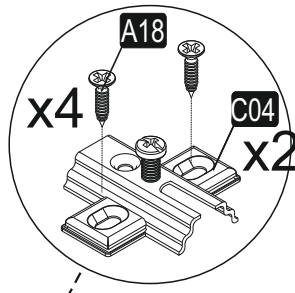

9

KAPAK AYAR ŞEMASI
cover setting chart