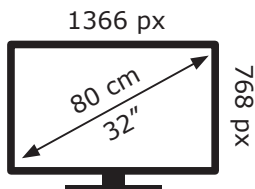

ENERGY

Beko

B32 D 560 B BJ9T00

27 kWh/1000h

ABCDEF**G**

28 kWh/1000h

2019/2013