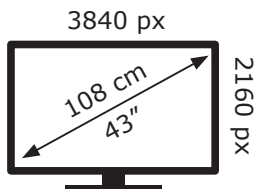

# ENERGY

**Beko**

B43 D 790 B AR8T00

**55** kWh/1000h

ABCDEF**G**

**58** kWh/1000h

2019/2013