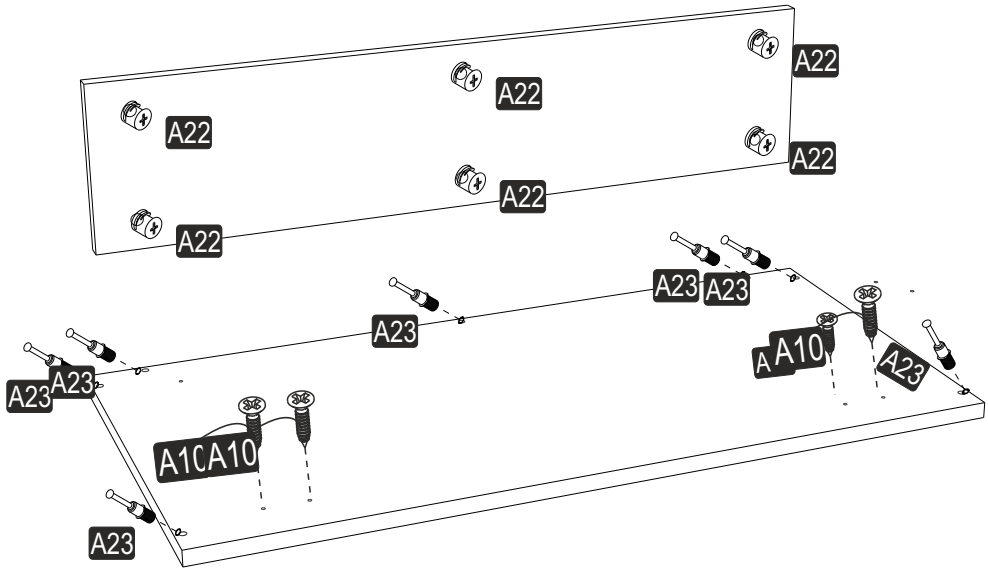

ATTENTION !!

Minifix is the main connection material used in products. Before starting assembly, please check the drawings below.

ACCESSORY LIST

A23  Minifix M8 14x	A22  Minifix G18 14x	A06  18 mm 14 x	A11  Tam Deve Boynu Mentese 2X	A10  3,5x18 YHB Vida 24x
 Kare kulp 1x	 M4x22 Kulp Vidası 1 x	A52  Elegans ayak 4x	A20  3,5x25 YHB vida 15X	

GENERAL VIEW

1

2

3

4

A20

3,5x25 YHB vida

A52