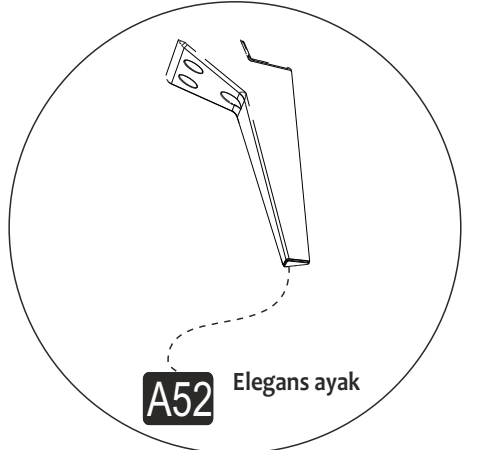

ATTENTION !!

Minifix is the main connection material used in products. Before starting assembly, please check the drawings below.

ACCESSORY LIST

A23  Minifix M8 14x	A22  Minifix G18 14x	A06  18 mm 14 x	A11  Tam Deve Boynu Mentese 2X	A10  3,5x18 YHB Vida 24x
 Kare kulp 1x	 M4x22 Kulp Vidası 1 x	A52  Elegans ayak 4x	A20  3,5x25 YHB vida 15X	

GENERAL VIEW

1

2

3

4

A20

3,5x25 YHB vida

A52