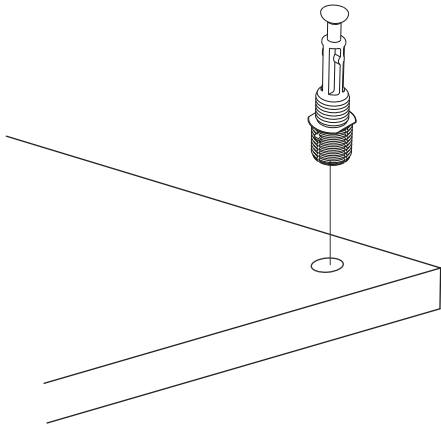

ATTENTION !!

Minifix is the main connection material used in products. Before starting assembly, please check the drawings below.

ACCESSORY LIST

A23  Minifix M8 14x	A22  Minifix G18 14x	A06  18 mm 14 x	A11  Tam Deve Boynu Mentese 2X	A10  3,5x18 YHB Vida 24x
 Kare kulp 1x	 M4x22 Kulp Vidası 1 x	A52  Elegans ayak 4x	A20  3,5x25 YHB vida 15X	