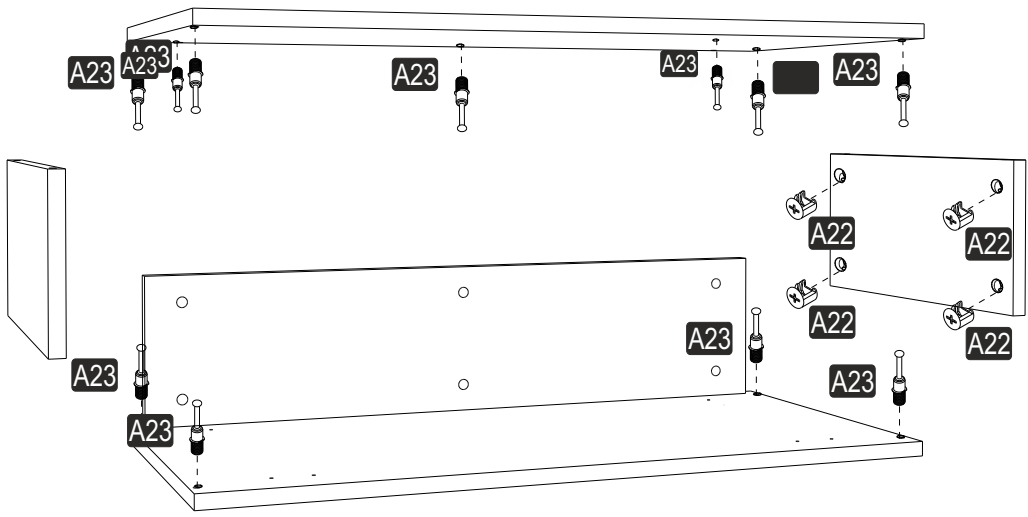

ATTENTION !!

Minifix is the main connection material used in products. Before starting assembly, please check the drawings below.

ACCESSORY LIST

A23  Minifix M8 14x	A22  Minifix G18 14x	A06  18 mm 14 x	A11  Tam Deve Boynu Mentese 2X	A10  3,5x18 YHB Vida 24x
 Kare kulp 1x	 M4x22 Kulp Vidası 1 x	A52  Elegans ayak 4x	A20  3,5x25 YHB vida 15X	

GENERAL VIEW

1

2

3

4

A20

3,5x25 YHB vida

A52