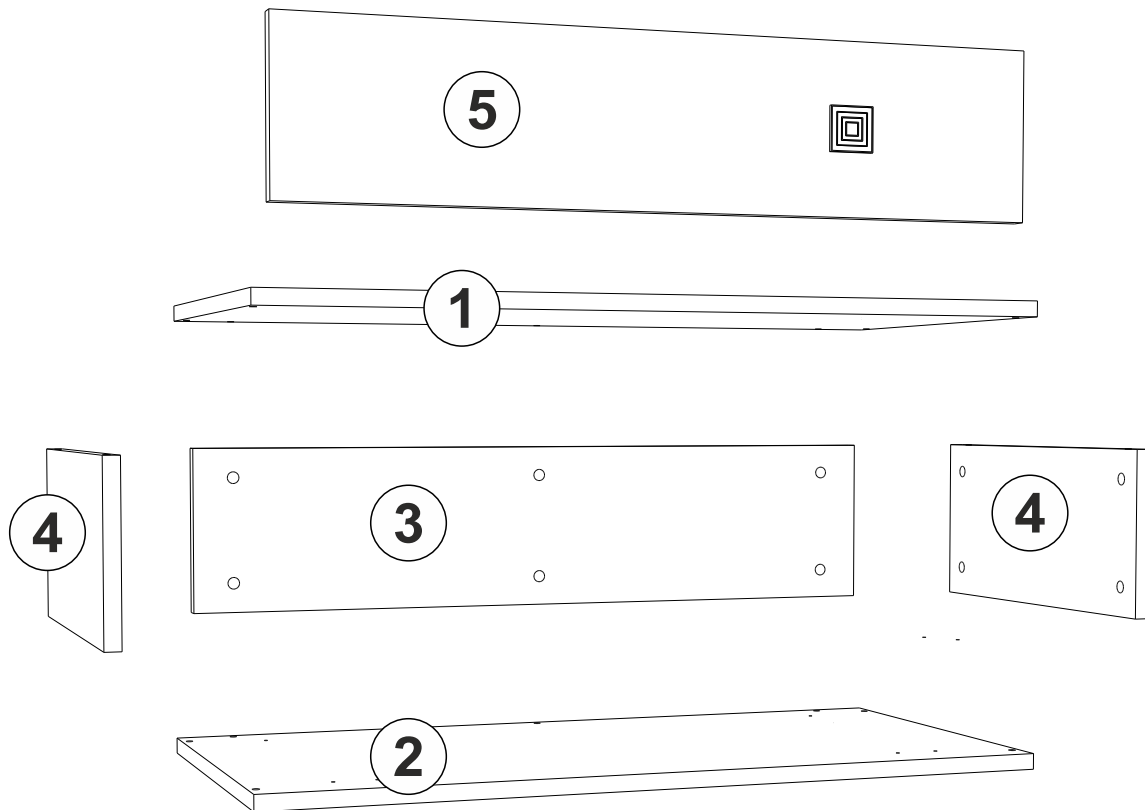

ACCESSORY LIST

A23 Minifix M8 14x	A22 Minifix G18 14x	A06 18 mm 14 x	A11 Tam Deve Boynu Mentese 2X	A10 3,5x18 YHB Vida 24x
  Kare kulp 1x	 M4x22 Kulp Vidası 1 x	A52 Elegans ayak 4x	A20 3,5x25 YHB vida 15X	

GENERAL VIEW