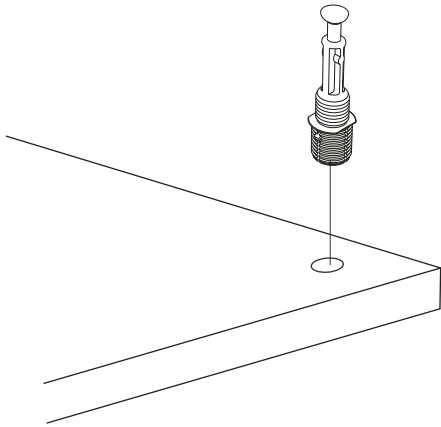

ATTENTION !!

Minifix is the main connection material used in products. Before starting assembly, please check the drawings below.

ACCESSORY LIST

A06  Minifix M8 12x	A01  Minifix G18 12x	A23  Raf Pimi 8x	A13  MA 8x	A12  DM 4x
A41  YRMDV 4x	A49  KLPVD 20mm 4x	A10  3,5x18 32x	A52  ELEGANS AYAK 5x	A50  KARE KULP 4x
A28  AC 36x	A04  Minifix Tapa 12x	A29  3,5x30 YHB vida 15x		