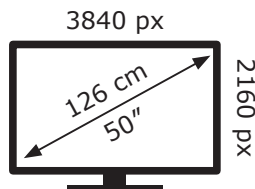

ENERG ⚡

TCL

50C655

65 kWh/1000h

ABCDEF**G**

115 kWh/1000h

2019/2013