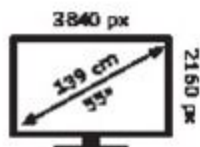

TCL

55P755

77 kWh/1000h

ABCDEF**G**

HDR

115 kWh/1000h

1002/2021