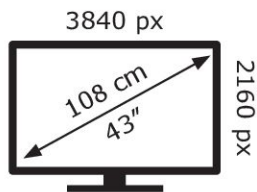

ENERG ⚡

TCL

43P755

51 kWh/1000h

ABCDEF**G**

81 kWh/1000h

2019/2013