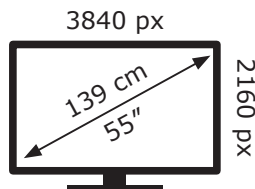

ENERG ⚡

TCL

55C655 Pro

76 kWh/1000h

ABCDEF**G**

150 kWh/1000h

2019/2013