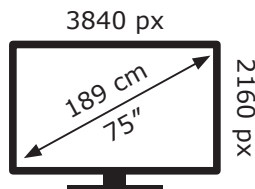

ENERG ⚡

TCL

75C655 Pro

123 kWh/1000h

ABCDEF**G**

220 kWh/1000h

2019/2013