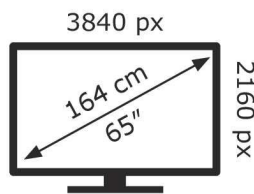

QR code:

<https://www.tcl.com/content/dam/brandsite/region/turkey/urun-bilgi-formu/tv/65P755.pdf>

ENERG ⚡

TCL

65P755

100 kWh/1000h

ABCDEF**G**

140 kWh/1000h