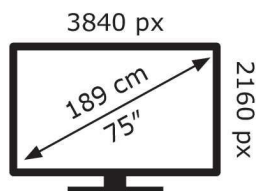

ENERG ⚡

TCL

75P755

128 kWh/1000h

ABCDEF**G**

218 kWh/1000h

2019/2013