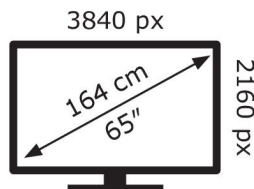

TCL

65C655 Pro

99 kWh/1000h

ABCDEF**G**

193 kWh/1000h

2019/2013