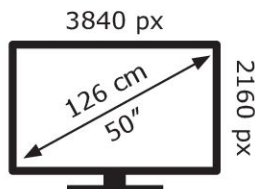

**ENERG** ⚡

TCL

50P755

**62** kWh/1000h

ABCDEF**G**

**95** kWh/1000h

2019/2013