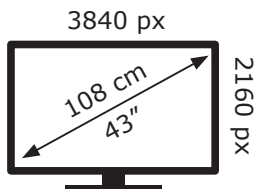

ENERGY

ALTUS

AL43 UHD 9823 BA7T00

55 kWh/1000h

ABCDEF**G**

94 kWh/1000h

2019/2013