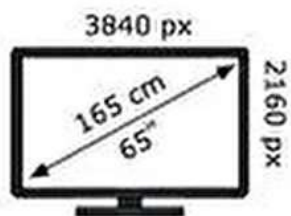

ENERG

onvo

65OV9000U

1 0 0 kWh/1000h

ABCDEF G

1 0 0 kWh/1000h

2019/2013