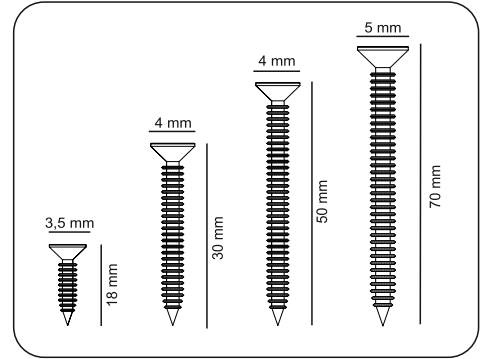

ATTENTION !!

Minifix is the main connection material used in   products. Before starting assembly, please check the drawings below.

ACCESSORY LIST

AMY(60 cm)

A23 Minifix M8 8x34 24x	A22 Minifix G18 15x14 24x	A48 AC 30x	A06 18 mm BYZ 24x	0x
0x	0x	0x	0x	0x
0x	0x	0x	0x	0x

GENERAL VIEW