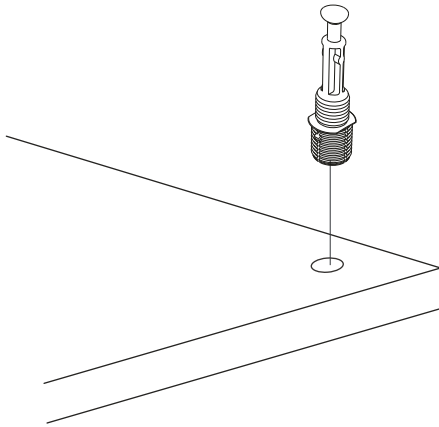

ATTENTION !!

Minifix is the main connection material used in products. Before starting assembly, please check the drawings below.

ACCESSORY LIST

A06  Minifix M8 12x	A01  Minifix G18 12x	A23  Raf Pimi 8x	A13  MA 8x	A12  DM 4x
A41  YRMDV 4x	A49  KLPVD 20mm 4x	A10  3,5x18 32x	A52  ELEGANS AYAK 5x	A50  KARE KULP 4x
A28  AC 36x	A04  Minifix Tapa 12x	A29  3,5x30 YHB vida 15x		