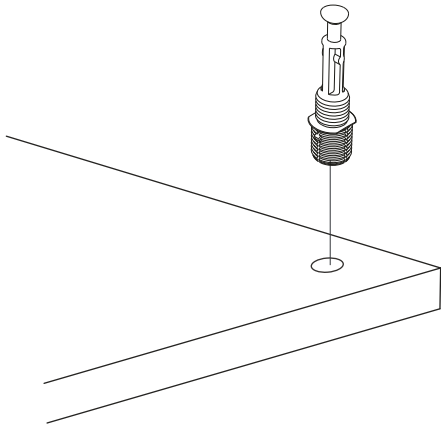

ATTENTION !!

Minifix is the main connection material used in products. Before starting assembly, please check the drawings below.

ACCESSORY LIST

A06 Minifix M8  12x	A01 Minifix G18  12x	A03 Kavela  12x	A13 MA  4x	A12 DM  4x
A50 ZİRVE KLP  2x	A49 KLPVD 20mm  2x	A10 3,5x18  16x	A52 ELEGANS AYAK  4x	
A28 AC  36x	A04 Minifix Tapa  12x	A29 3,5x30 YHB vida  12x		