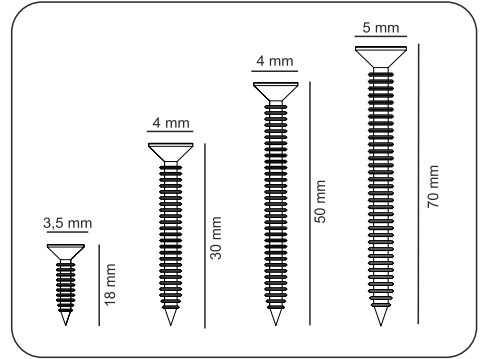

ATTENTION !!

Minifix is the main connection material used in products. Before starting assembly, please check the drawings below.

ACCESSORY LIST

A06 Minifix M8  12x	A01 Minifix G18  12x	A03 Kavela  12x	A13 MA  4x	A12 DM  4x
A50 ZİRVE KLP  2x	A49 KLPVD 20mm  2x	A10 3,5x18  16x	A52 ELEGANS AYAK  4x	
A28 AC  36x	A04 Minifix Tapa  12x	A29 3,5x30 YHB vida  12x		