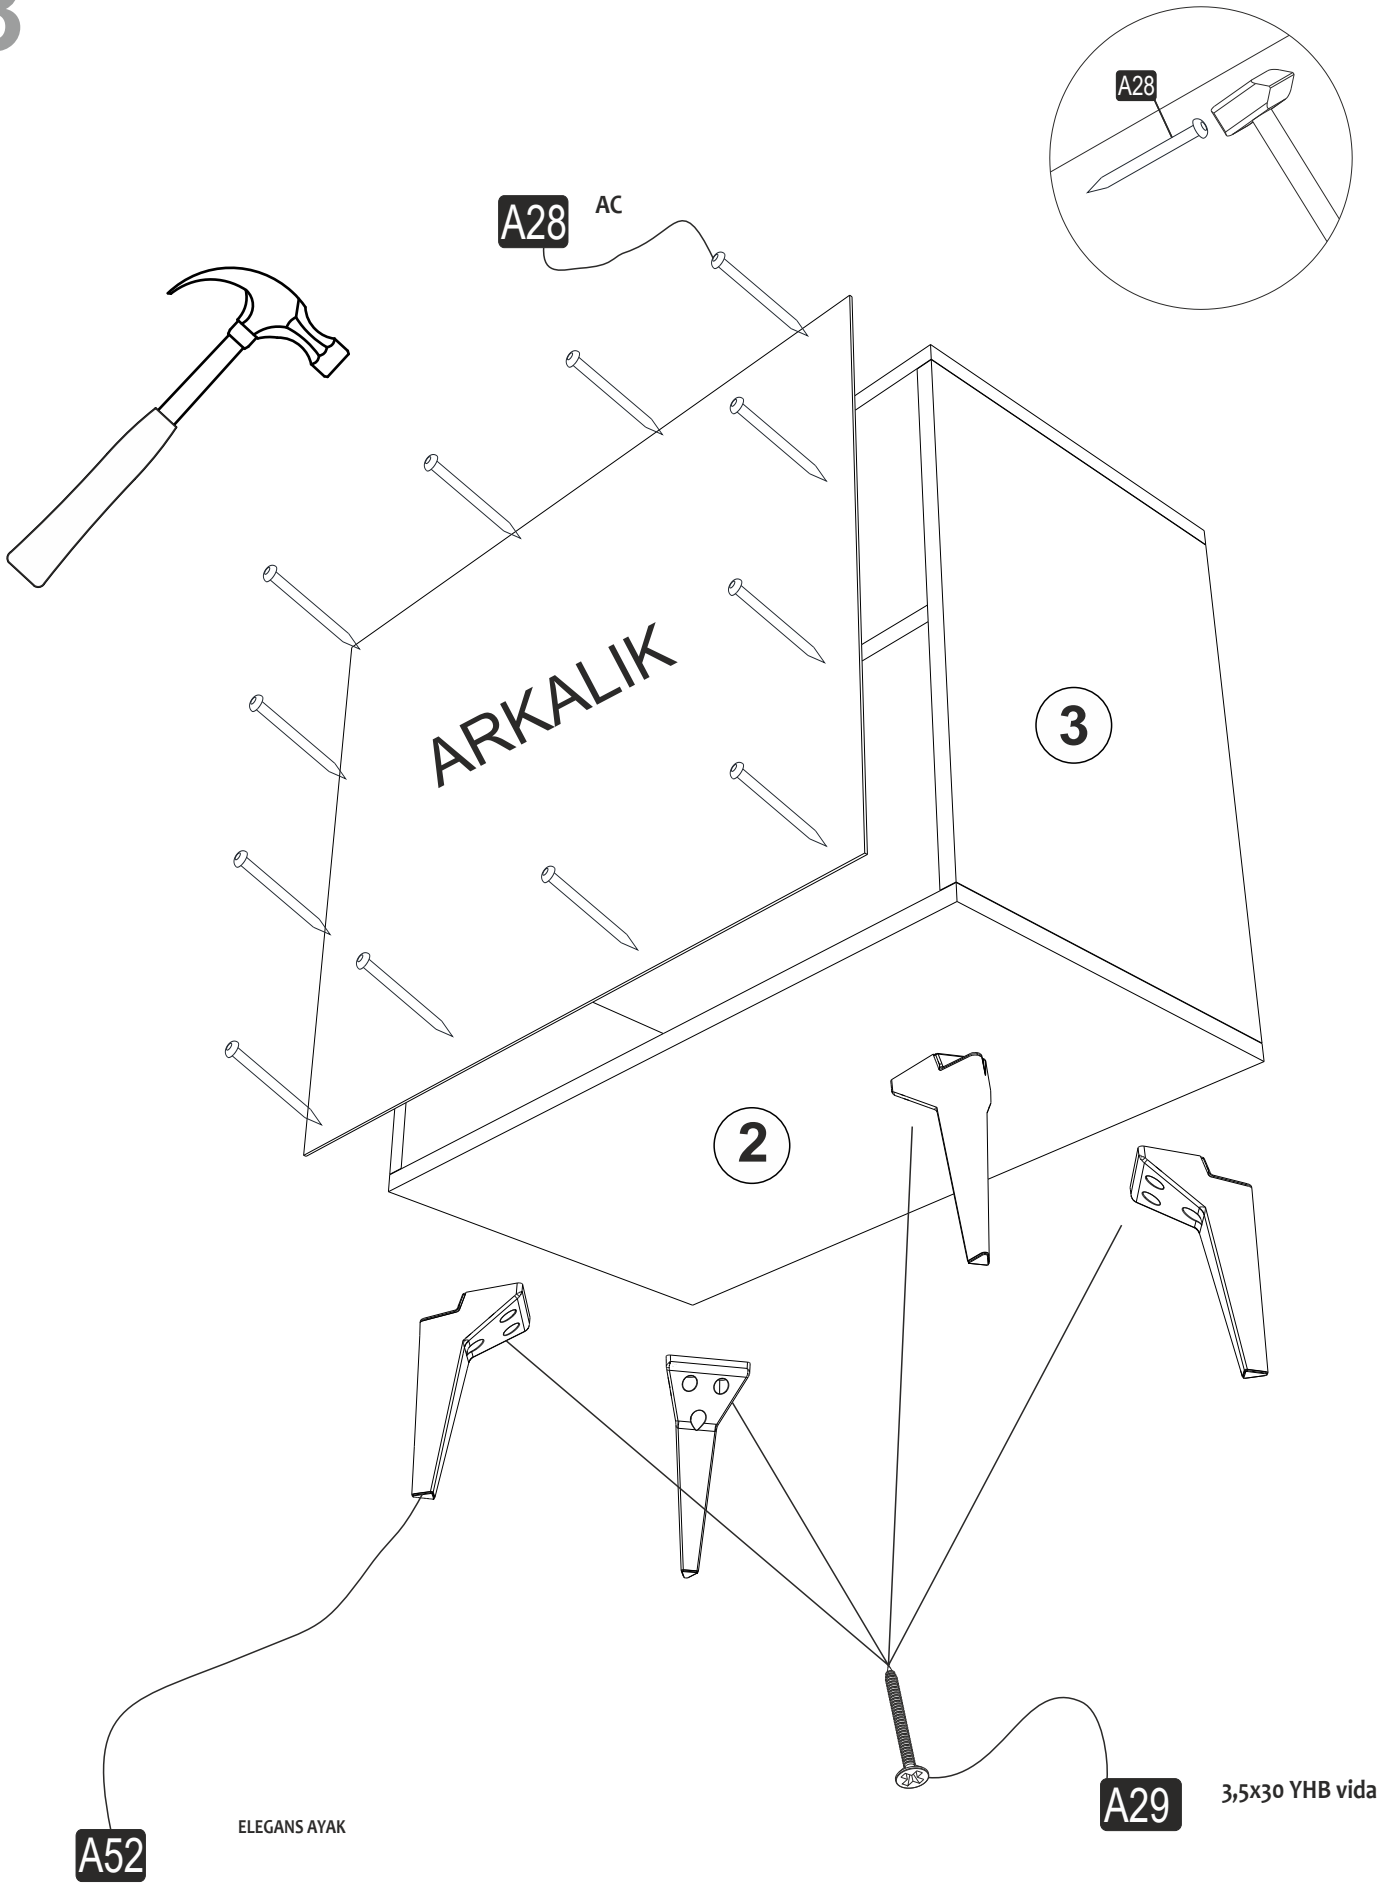

ATTENTION !!

Minifix is the main connection material used in products. Before starting assembly, please check the drawings below.

ACCESSORY LIST

A06 Minifix M8  12x	A01 Minifix G18  12x	A03 Kavela  12x	A13 MA  4x	A12 DM  4x
A50 ZİRVE KLP  2x	A49 KLPVD 20mm  2x	A10 3,5x18  16x	A52 ELEGANS AYAK  4x	
A28 AC  36x	A04 Minifix Tapa  12x	A29 3,5x30 YHB vida  12x		

GENERAL VIEW

1

2

3

5

A50

ZİRVE KLP

A49