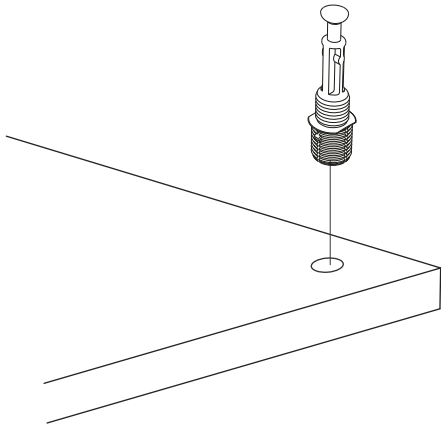

ATTENTION !!

Minifix is the main connection material used in products. Before starting assembly, please check the drawings below.

ACCESSORY LIST

A06  Minifix M8 12x	A01  Minifix G18 12x	A23  Raf Pimi 8x	A13  MA 8x	A12  DM 4x
A41  YRMDV 4x	A49  KLPVD 20mm 4x	A10  3,5x18 32x	A52  ELEGANS AYAK 5x	A50  KARE KULP 4x
A28  AC 36x	A04  Minifix Tapa 12x	A29  3,5x30 YHB vida 20x		