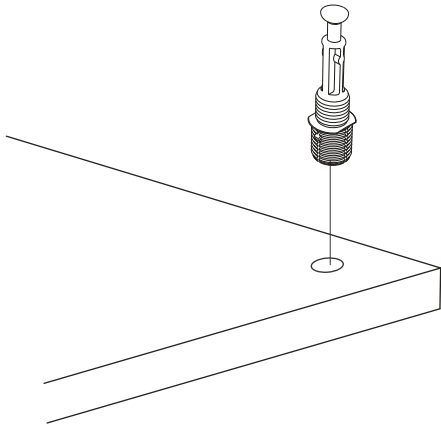

ATTENTION !!

Minifix is the main connection material used in products. Before starting assembly, please check the drawings below.

ACCESSORY LIST

A06 Minifix M8  12x	A01 Minifix G18  12x	A23 Raf Pimi  8x	A13 MA  8x	A12 DM  4x
A41 YRMDV  4x	A49 KLPVD  4x 20mm	A10 3,5x18  32x	A52 ELEGANS AYAK  5x	A50 KARE KULP  4x
A28 AC  36x	A04 Minifix Tapa  12x	A29 3,5x30 YHB vida  20x		