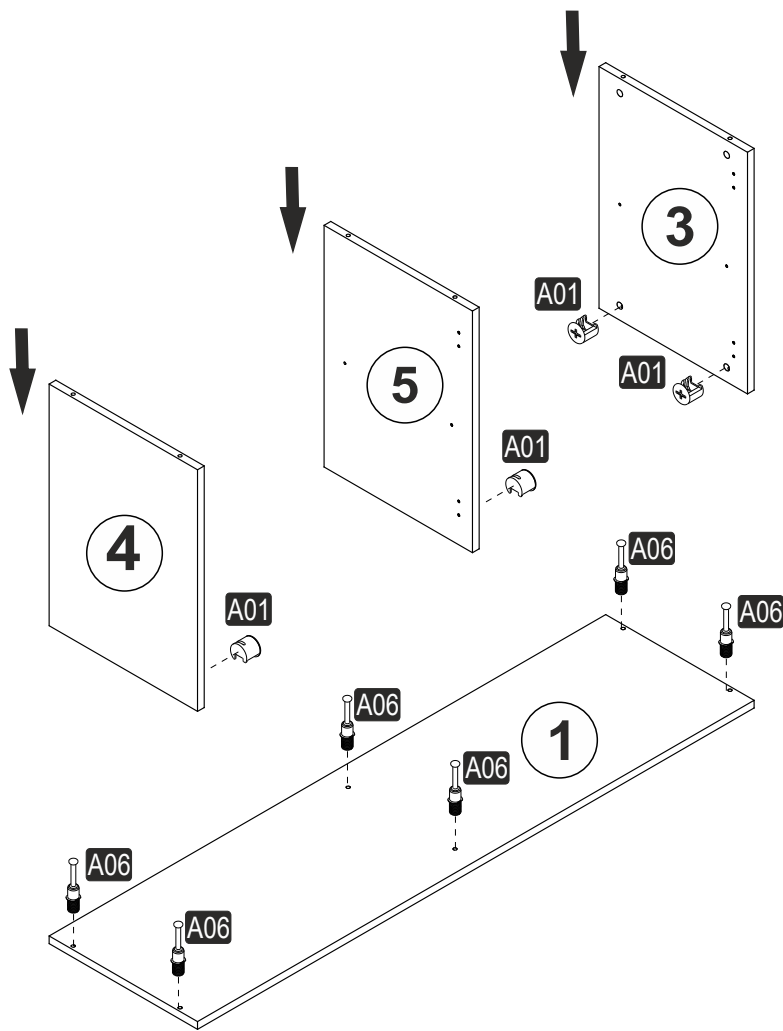

# ATTENTION !!

Minifix is the main connection material used in products. Before starting assembly, please check the drawings below.

# ACCESSORY LIST

<b>A06</b>  Minifix M8 <b>12x</b>	<b>A01</b>  Minifix G18 <b>12x</b>	<b>A23</b>  Raf Pimi <b>8x</b>	<b>A13</b>  MA <b>8x</b>	<b>A12</b>  DM <b>4x</b>
<b>A41</b>  YRMDV <b>4x</b>	<b>A49</b>  KLPVD 20mm <b>4x</b>	<b>A10</b>  3,5x18 <b>32x</b>	<b>A52</b>  ELEGANS AYAK <b>5x</b>	<b>A46</b>  Halka Kulp <b>4x</b>
<b>A28</b>  AC <b>36x</b>	<b>A04</b>  Minifix Tapa <b>12x</b>	<b>A29</b>  3,5x30 YHB vida <b>15x</b>		

## GENERAL VIEW

1

2

3

4

5

6