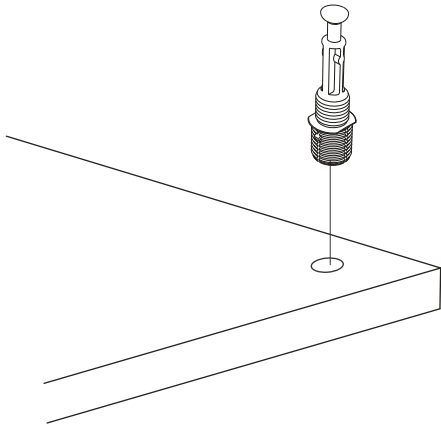

ATTENTION !!

Minifix is the main connection material used in products. Before starting assembly, please check the drawings below.

ACCESSORY LIST

A06  Minifix M8 12x	A01  Minifix G18 12x	A23  Raf Pimi 8x	A13  MA 8x	A12  DM 4x
A41  YRMDV 4x	A49  KLPVD 20mm 4x	A10  3,5x18 32x	A52  ELEGANS AYAK 5x	A50  KARE KULP 4x
A28  AC 36x	A04  Minifix Tapa 12x	A29  3,5x30 YHB vida 15x		